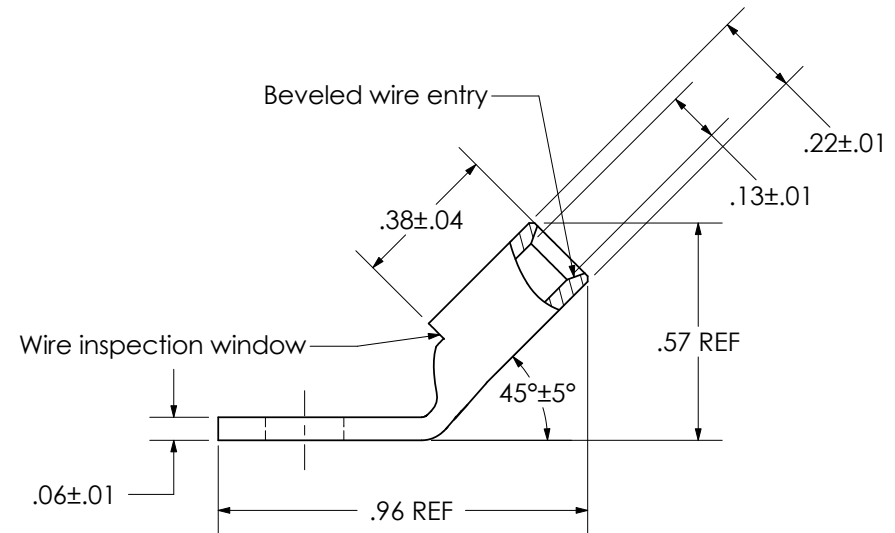

THIS COPY IS PROVIDED ON A RESTRICTED BASIS AND IS NOT TO BE USED IN ANY WAY DETRIMENTAL TO THE INTERESTS OF PANDUIT CORP.

Material	High Conductivity Seamless Copper Tube
Plating	Electro-Tin
Wire Size	14 - 10 AWG STR, 12 - 10 AWG SOL
Wire Type	Stranded Copper; Class B: Compact, Compressed or Concentric, Class C: Concentric
Wire Strip Length	7/16 in.
Stud Size	#10
UL Listed Wire Connector	Yes, for applications up to 35kv. Consult cable manufacturer for voltage stress relief instructions with applications greater than 2000 volts.
UL Temperature Rating	90° C
C.S.A Certified Wire Connector	Yes
Panduit Color Code on Barrel	N/A
Panduit Die Index No. on Barrel	N/A
Alternate Industry Die Index No. ( ) on Barrel	N/A

CERTIFIED

LISTED  
Wire Connector

REV	DATE	BY	CHK	DESCRIPTION	ECN
01	12/04	JHNU	JHNU	REVISED WIRE SIZE	12305

**PANDUIT CORP. TINLEY PARK, ILLINOIS**

LCA10-10H-L  
Copper Lug - One-Hole, Standard Barrel, 45° Angle Tongue

SCALE N/A

DRAWING NO / CAD FILE

LCA10-10H-CUST