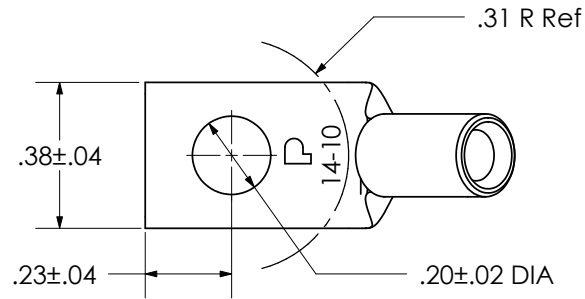

THIS COPY IS PROVIDED ON A RESTRICTED BASIS AND IS NOT TO BE USED IN ANY WAY DETRIMENTAL TO THE INTERESTS OF PANDUIT CORP.

Material	High Conductivity Seamless Copper Tube
Plating	Electro-Tin
Wire Size	14 - 10 AWG STR, 12 - 10 AWG SOL
Wire Type	Stranded Copper; Class B: Compact, Compressed or Concentric, Class C: Concentric
Wire Strip Length	7/16 in.
Stud Size	#10
UL Listed Wire Connector	Yes, for applications up to 35kv. Consult cable manufacturer for voltage stress relief instructions with applications greater than 2000 volts.
UL Temperature Rating	90° C
C.S.A Certified Wire Connector	Yes
Panduit Color Code on Barrel	N/A
Panduit Die Index No. on Barrel	N/A
Alternate Industry Die Index No. ( ) on Barrel	N/A

CERTIFIED

LISTED  
Wire Connector

REV	DATE	BY	CHK	DESCRIPTION	ECN
01	12/04	JHNU	JHNU	REVISED WIRE SIZE	12305

**PANDUIT CORP. TINLEY PARK, ILLINOIS**

LCA10-10H-L  
Copper Lug - One-Hole, Standard Barrel, 45° Angle Tongue

SCALE N/A

DRAWING NO / CAD FILE

LCA10-10H-CUST