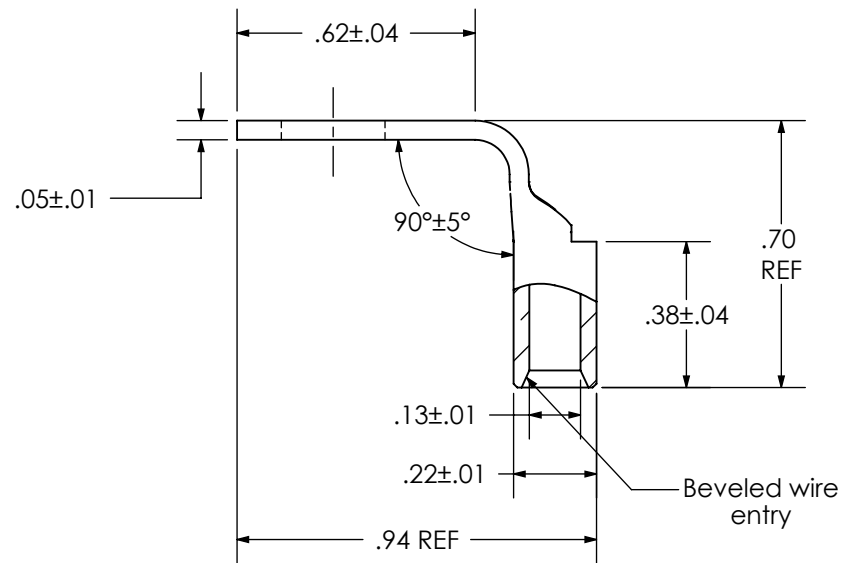

THIS COPY IS PROVIDED ON A RESTRICTED BASIS AND IS NOT TO BE USED IN ANY WAY DETRIMENTAL TO THE INTERESTS OF PANDUIT CORP.

Material	High Conductivity Seamless Copper Tube
Plating	Electro-Tin
Wire Size	14 - 10 AWG STR, 12 - 10 AWG SOL
Wire Type	Stranded Copper; Class B: Compact, Compressed or Concentric, Class C: Concentric
Wire Strip Length	7/16 in.
Stud Size	1/4 in.
UL Listed Wire Connector	Yes, for applications up to 35kv. Consult cable manufacturer for voltage stress relief instructions with applications greater than 2000 volts.
UL Temperature Rating	90° C
C.S.A Certified Wire Connector	Yes
Panduit Color Code on Barrel	N/A
Panduit Die Index No. on Barrel	N/A
Alternate Industry Die Index No. () on Barrel	N/A

REV	DATE	BY	CHK	DESCRIPTION	ECN
01	12/04	JHNU	JHNU	REVISED WIRE SIZE	12305

PANDUIT CORP. TINLEY PARK, ILLINOIS

LCA10-14F-L
Copper Lug - One-Hole, Standard Barrel, 90° Angle Tongue

SCALE N/A

DRAWING NO / CAD FILE