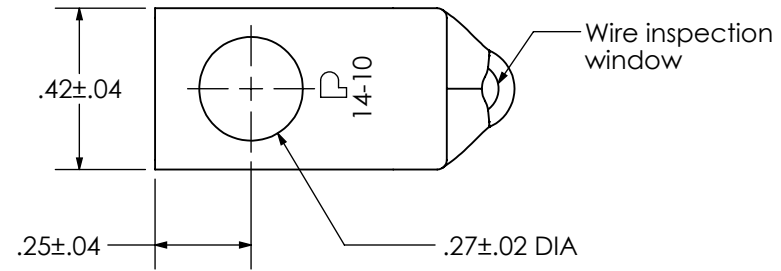

THIS COPY IS PROVIDED ON A RESTRICTED BASIS AND IS NOT TO BE USED IN ANY WAY DETRIMENTAL TO THE INTERESTS OF PANDUIT CORP.

Material	High Conductivity Seamless Copper Tube
Plating	Electro-Tin
Wire Size	14 - 10 AWG STR, 12 - 10 AWG SOL
Wire Type	Stranded Copper; Class B: Compact, Compressed or Concentric, Class C: Concentric
Wire Strip Length	7/16 in.
Stud Size	1/4 in.
UL Listed Wire Connector	Yes, for applications up to 35kv. Consult cable manufacturer for voltage stress relief instructions with applications greater than 2000 volts.
UL Temperature Rating	90° C
C.S.A Certified Wire Connector	Yes
Panduit Color Code on Barrel	N/A
Panduit Die Index No. on Barrel	N/A
Alternate Industry Die Index No. () on Barrel	N/A

REV	DATE	BY	CHK	DESCRIPTION	ECN
01	12/04	JHNU	JHNU	REVISED WIRE SIZE	12305

PANDUIT CORP. TINLEY PARK, ILLINOIS

LCA10-14F-L
Copper Lug - One-Hole, Standard Barrel, 90° Angle Tongue

SCALE N/A

DRAWING NO / CAD FILE