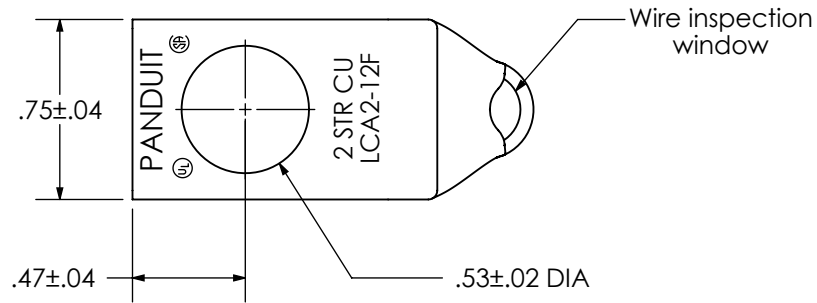

THIS COPY IS PROVIDED ON A RESTRICTED BASIS AND IS NOT TO BE USED IN ANY WAY DETRIMENTAL TO THE INTERESTS OF PANDUIT CORP.

Material	High Conductivity Seamless Copper Tube
Plating	Electro-Tin
Wire Size	2 AWG
Wire Type	Stranded Copper; Class B: Compact, Compressed or Concentric, Class C: Concentric
Wire Strip Length	15/16 in.
Stud Size	1/2 in.
UL Listed Wire Connector	Yes, for applications up to 35kv. Consult cable manufacturer for voltage stress relief instructions with applications greater than 2000 volts.
UL Temperature Rating	90° C
C.S.A Certified Wire Connector	Yes
Panduit Color Code on Barrel	BROWN
Panduit Die Index No. on Barrel	P33
Alternate Industry Die Index No. () on Barrel	(10)

01	6/15	JHNU	JHNU	ADDED PART NUMBER TO TONGUE MARKING	N108811E-LCA2-12F-CUST	RGB	RGB
REV	DATE	BY	CHK	DESCRIPTION	ECN	-R	SUP

PANDUIT CORP. TINLEY PARK, ILLINOIS

LCA2-12F-Q
Copper Lug - One-Hole, Standard Barrel, 90° Angle Tongue