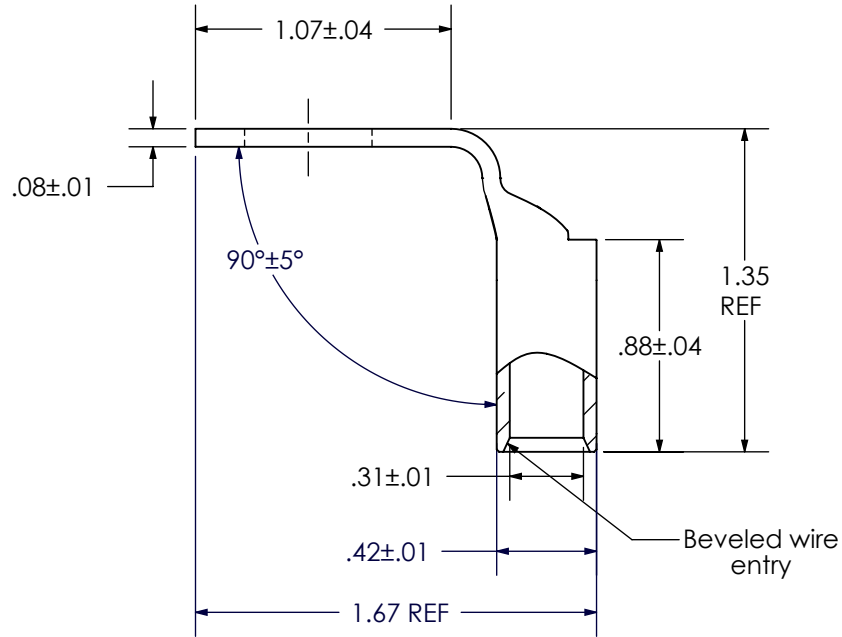

THIS COPY IS PROVIDED ON A RESTRICTED BASIS AND IS NOT TO BE USED IN ANY WAY DETRIMENTAL TO THE INTERESTS OF PANDUIT CORP.

Material	High Conductivity Seamless Copper Tube
Plating	Electro-Tin
Wire Size	2 AWG
Wire Type	Stranded Copper; Class B: Compact, Compressed or Concentric, Class C: Concentric
Wire Strip Length	15/16 in.
Stud Size	1/2 in.
UL Listed Wire Connector	Yes, for applications up to 35kv. Consult cable manufacturer for voltage stress relief instructions with applications greater than 2000 volts.
UL Temperature Rating	90° C
C.S.A Certified Wire Connector	Yes
Panduit Color Code on Barrel	BROWN
Panduit Die Index No. on Barrel	P33
Alternate Industry Die Index No. () on Barrel	(10)

01	6/15	JHNU	JHNU	ADDED PART NUMBER TO TONGUE MARKING	N108811E-LCA2-12F-CUST	RGB	RGB
REV	DATE	BY	CHK	DESCRIPTION	ECN	-R	SUP

PANDUIT CORP. TINLEY PARK, ILLINOIS

LCA2-12F-Q
Copper Lug - One-Hole, Standard Barrel, 90° Angle Tongue