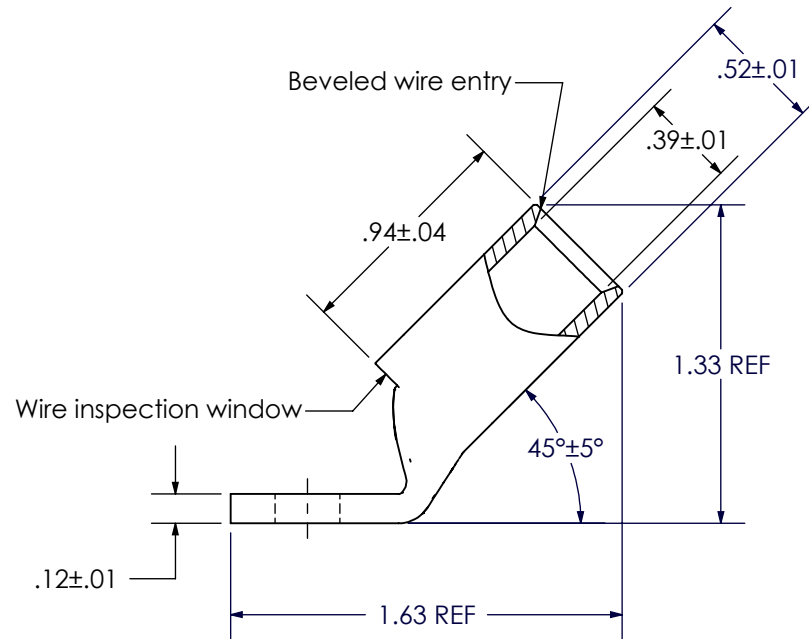

THIS COPY IS PROVIDED ON A RESTRICTED BASIS AND IS NOT TO BE USED IN ANY WAY DETRIMENTAL TO THE INTERESTS OF PANDUIT CORP.

Material	High Conductivity Seamless Copper Tube
Plating	Electro-Tin
Wire Size	1/0 AWG
Wire Type	Stranded Copper; Class B: Compact, Compressed or Concentric, Class C: Concentric
Wire Strip Length	1.0 in.
Stud Size	1/4 in.
UL Listed Wire Connector	Yes, for applications up to 35kv. Consult cable manufacturer for voltage stress relief instructions with applications greater than 2000 volts.
UL Temperature Rating	90° C
C.S.A Certified Wire Connector	N/A
Panduit Color Code on Barrel	PINK
Panduit Die Index No. on Barrel	P42
Alternate Industry Die Index No. () on Barrel	(12)

REV	DATE	BY	CHK	DESCRIPTION	ECN
00	5/18	JHNU	JHNU	DRAWING RELEASED	043942

PANDUIT CORP. TINLEY PARK, ILLINOIS

LCAN1/0-14H-X
Copper Lug - One-Hole, Narrow Tongue, Standard Barrel, 45° Angle Tongue

SCALE N/A DRAWING NO / CAD FILE LCAN1_0-14H-CUST