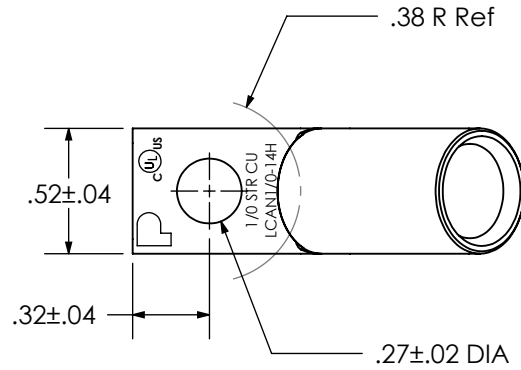

THIS COPY IS PROVIDED ON A RESTRICTED BASIS AND IS NOT TO BE USED IN ANY WAY DETRIMENTAL TO THE INTERESTS OF PANDUIT CORP.

Material	High Conductivity Seamless Copper Tube
Plating	Electro-Tin
Wire Size	1/0 AWG
Wire Type	Stranded Copper; Class B: Compact, Compressed or Concentric, Class C: Concentric
Wire Strip Length	1.0 in.
Stud Size	1/4 in.
UL Listed Wire Connector	Yes, for applications up to 35kv. Consult cable manufacturer for voltage stress relief instructions with applications greater than 2000 volts.
UL Temperature Rating	90° C
C.S.A Certified Wire Connector	N/A
Panduit Color Code on Barrel	PINK
Panduit Die Index No. on Barrel	P42
Alternate Industry Die Index No. () on Barrel	(12)

REV	DATE	BY	CHK	DESCRIPTION	ECN
00	5/18	JHNU	JHNU	DRAWING RELEASED	043942

PANDUIT CORP. TINLEY PARK, ILLINOIS

LCAN1/0-14H-X
Copper Lug - One-Hole, Narrow Tongue, Standard Barrel, 45° Angle Tongue

SCALE N/A DRAWING NO / CAD FILE LCAN1_0-14H-CUST