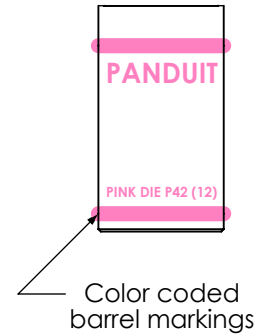

THIS COPY IS PROVIDED ON A RESTRICTED BASIS AND IS NOT TO BE USED IN ANY WAY DETRIMENTAL TO THE INTERESTS OF PANDUIT CORP.

Material	High Conductivity Seamless Copper Tube
Plating	Electro-Tin
Wire Size	1/0 AWG
Wire Type	Stranded Copper; Class B: Compact, Compressed or Concentric, Class C: Concentric
Wire Strip Length	1.0 in.
Stud Size	1/4 in.
UL Listed Wire Connector	Yes, for applications up to 35kv. Consult cable manufacturer for voltage stress relief instructions with applications greater than 2000 volts.
UL Temperature Rating	90° C
C.S.A Certified Wire Connector	N/A
Panduit Color Code on Barrel	PINK
Panduit Die Index No. on Barrel	P42
Alternate Industry Die Index No. () on Barrel	(12)

REV	DATE	BY	CHK	DESCRIPTION	ECN
00	5/18	JHNU	JHNU	DRAWING RELEASED	043942

PANDUIT CORP. TINLEY PARK, ILLINOIS

LCAN1/0-14H-X
Copper Lug - One-Hole, Narrow Tongue, Standard Barrel, 45° Angle Tongue

SCALE N/A DRAWING NO / CAD FILE LCAN1_0-14H-CUST