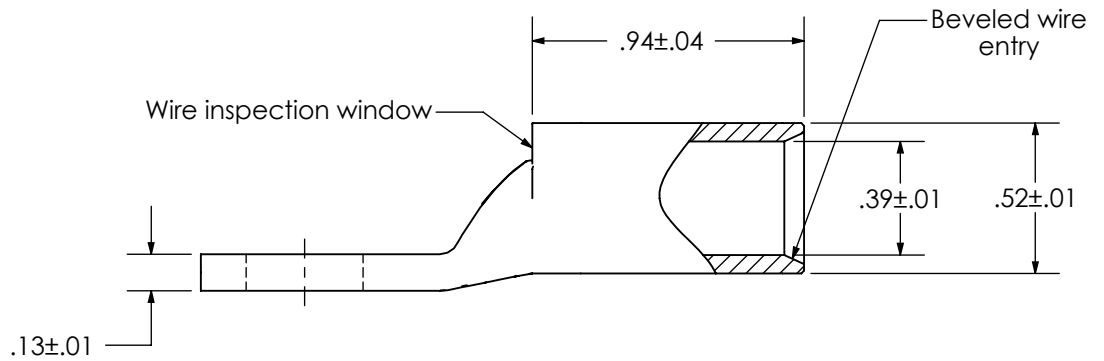

THIS COPY IS PROVIDED ON A RESTRICTED BASIS AND IS NOT TO BE USED IN ANY WAY DETRIMENTAL TO THE INTERESTS OF PANDUIT CORP.

Material	High Conductivity Seamless Copper Tube
Plating	Electro-Tin
Wire Size	1/0 AWG
Wire Type	Stranded Copper; Class B: Compact, Compressed or Concentric, Class C: Concentric
Wire Strip Length	1.0 in.
Stud Size	3/8 in.
UL Listed Wire Connector	Yes, for applications up to 35kv. Consult cable manufacturer for voltage stress relief instructions with applications greater than 2000 volts.
UL Temperature Rating	90° C
C.S.A Certified Wire Connector	N/A
Panduit Color Code on Barrel	PINK
Panduit Die Index No. on Barrel	P42
Alternate Industry Die Index No. ( ) on Barrel	(12)