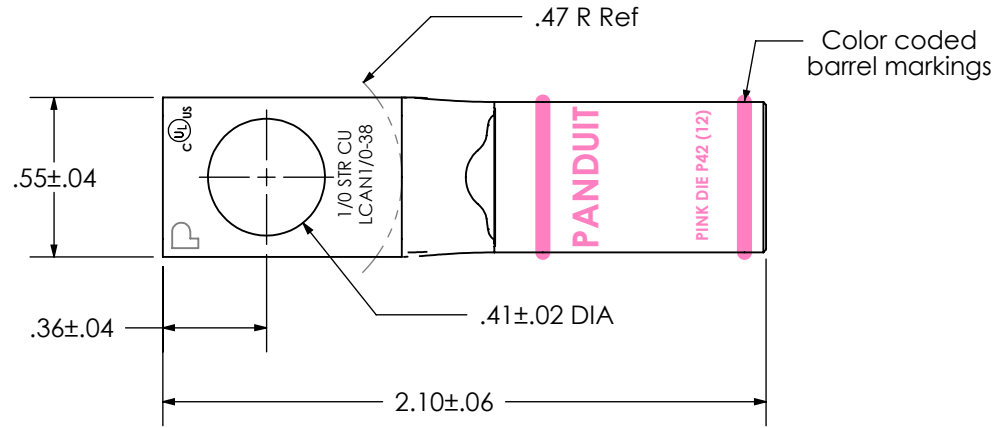

THIS COPY IS PROVIDED ON A RESTRICTED BASIS AND IS NOT TO BE USED IN ANY WAY DETRIMENTAL TO THE INTERESTS OF PANDUIT CORP.

Material	High Conductivity Seamless Copper Tube
Plating	Electro-Tin
Wire Size	1/0 AWG
Wire Type	Stranded Copper; Class B: Compact, Compressed or Concentric, Class C: Concentric
Wire Strip Length	1.0 in.
Stud Size	3/8 in.
UL Listed Wire Connector	Yes, for applications up to 35kv. Consult cable manufacturer for voltage stress relief instructions with applications greater than 2000 volts.
UL Temperature Rating	90° C
C.S.A Certified Wire Connector	N/A
Panduit Color Code on Barrel	PINK
Panduit Die Index No. on Barrel	P42
Alternate Industry Die Index No. ( ) on Barrel	(12)

REV	DATE	BY	CHK	DESCRIPTION	ECN
00	11/12	JHNU	JHNU	DRAWING RELEASED	043942

**PANDUIT CORP. TINLEY PARK, ILLINOIS**

LCAN1/0-38-X  
Copper Lug - One-Hole, Narrow Tongue, Standard Barrel

SCALE N/A DRAWING NO / CAD FILE LCAN1\_0-38-CUST