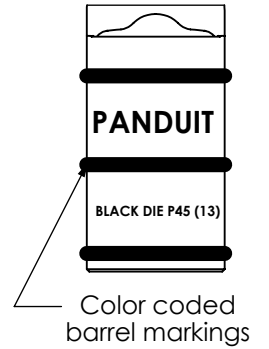

THIS COPY IS PROVIDED ON A RESTRICTED BASIS AND IS NOT TO BE USED IN ANY WAY DETRIMENTAL TO THE INTERESTS OF PANDUIT CORP.

Material	High Conductivity Seamless Copper Tube
Plating	Electro-Tin
Wire Size	2/0 AWG
Wire Type	Stranded Copper; Class B: Compact, Compressed or Concentric, Class C: Concentric
Wire Strip Length	1-1/16 in.
Stud Size	1/4 in.
UL Listed Wire Connector	Yes, for applications up to 35kv. Consult cable manufacturer for voltage stress relief instructions with applications greater than 2000 volts.
UL Temperature Rating	90° C
C.S.A Certified Wire Connector	N/A
Panduit Color Code on Barrel	BLACK
Panduit Die Index No. on Barrel	P45
Alternate Industry Die Index No. () on Barrel	(13)