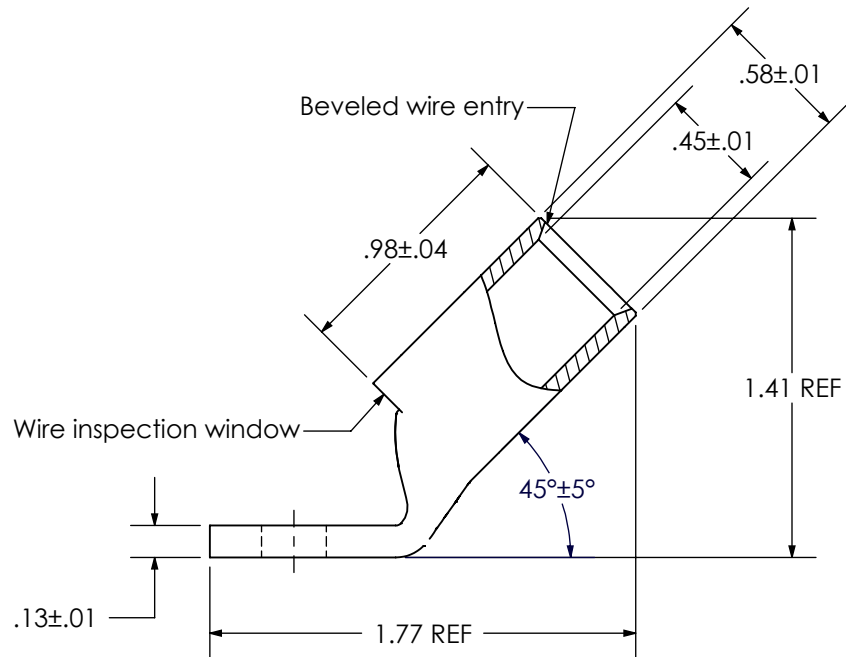

THIS COPY IS PROVIDED ON A RESTRICTED BASIS AND IS NOT TO BE USED IN ANY WAY DETRIMENTAL TO THE INTERESTS OF PANDUIT CORP.

Material	High Conductivity Seamless Copper Tube
Plating	Electro-Tin
Wire Size	2/0 AWG
Wire Type	Stranded Copper; Class B: Compact, Compressed or Concentric, Class C: Concentric
Wire Strip Length	1-1/16 in.
Stud Size	1/4 in.
UL Listed Wire Connector	Yes, for applications up to 35kv. Consult cable manufacturer for voltage stress relief instructions with applications greater than 2000 volts.
UL Temperature Rating	90° C
C.S.A Certified Wire Connector	N/A
Panduit Color Code on Barrel	BLACK
Panduit Die Index No. on Barrel	P45
Alternate Industry Die Index No. () on Barrel	(13)

00	5/18	JHNU	JHNU		
REV	DATE	BY	CHK	DESCRIPTION	ECN

PANDUIT CORP. TINLEY PARK, ILLINOIS

LCAN2/0-14H-X
Copper Lug - One-Hole, Narrow Tongue, Standard Barrel, 45° Angle Tongue

SCALE N/A DRAWING NO / CAD FILE LCN2_0-14H-CUST