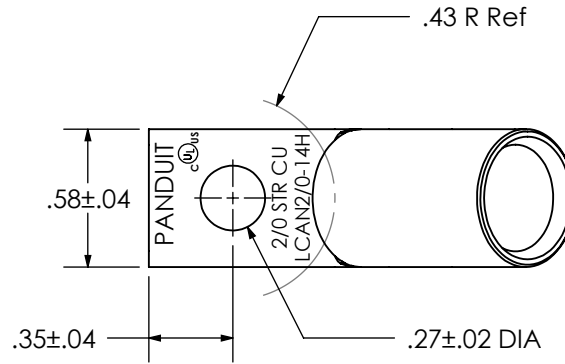

THIS COPY IS PROVIDED ON A RESTRICTED BASIS AND IS NOT TO BE USED IN ANY WAY DETRIMENTAL TO THE INTERESTS OF PANDUIT CORP.

Material	High Conductivity Seamless Copper Tube
Plating	Electro-Tin
Wire Size	2/0 AWG
Wire Type	Stranded Copper; Class B: Compact, Compressed or Concentric, Class C: Concentric
Wire Strip Length	1-1/16 in.
Stud Size	1/4 in.
UL Listed Wire Connector	Yes, for applications up to 35kv. Consult cable manufacturer for voltage stress relief instructions with applications greater than 2000 volts.
UL Temperature Rating	90° C
C.S.A Certified Wire Connector	N/A
Panduit Color Code on Barrel	BLACK
Panduit Die Index No. on Barrel	P45
Alternate Industry Die Index No. () on Barrel	(13)

00	5/18	JHNU	JHNU		
REV	DATE	BY	CHK	DESCRIPTION	ECN

PANDUIT CORP. TINLEY PARK, ILLINOIS

LCAN2/0-14H-X
Copper Lug - One-Hole, Narrow Tongue, Standard Barrel, 45° Angle Tongue

SCALE N/A DRAWING NO / CAD FILE LCN2_0-14H-CUST