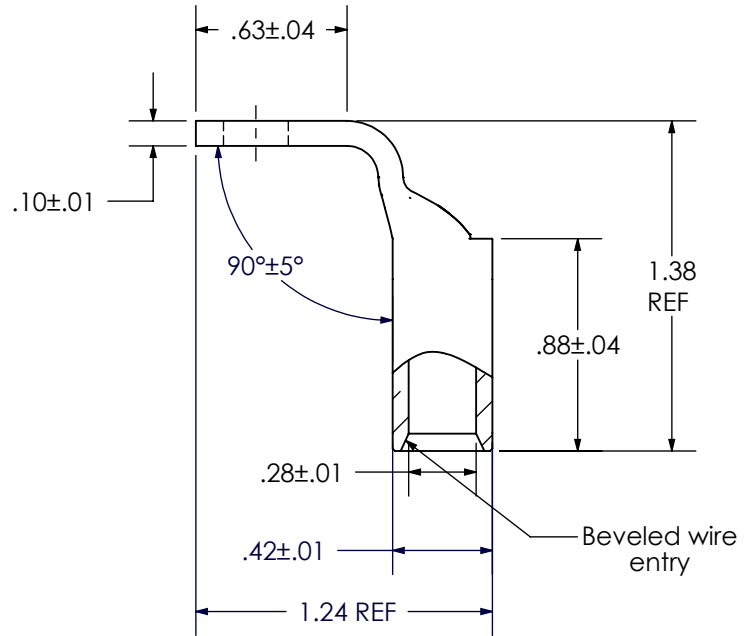

THIS COPY IS PROVIDED ON A RESTRICTED BASIS AND IS NOT TO BE USED IN ANY WAY DETRIMENTAL TO THE INTERESTS OF PANDUIT CORP.

Material	High Conductivity Seamless Copper Tube
Plating	Electro-Tin
Wire Size	2 AWG
Wire Type	Stranded Copper; Class B: Compact, Compressed or Concentric, Class C: Concentric
Wire Strip Length	15/16 in.
Stud Size	1/4 in.
UL Listed Wire Connector	Yes, for applications up to 35kv. Consult cable manufacturer for voltage stress relief instructions with applications greater than 2000 volts.
UL Temperature Rating	90° C
C.S.A Certified Wire Connector	N/A
Panduit Color Code on Barrel	BROWN
Panduit Die Index No. on Barrel	P33
Alternate Industry Die Index No. ( ) on Barrel	(10)

00	5/18	JHNU	JHNU		
<b>REV</b>	<b>DATE</b>	<b>BY</b>	<b>CHK</b>	<b>DESCRIPTION</b>	<b>ECN</b>

**PANDUIT CORP. TINLEY PARK, ILLINOIS**

LCAN2-14F-Q  
Copper Lug - One-Hole, Narrow Tongue, Standard Barrel, 90° Angle Tongue

SCALE N/A DRAWING NO / CAD FILE LCAN2-14F-CUST