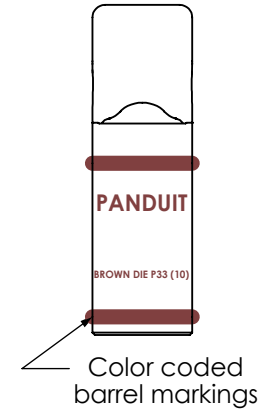

THIS COPY IS PROVIDED ON A RESTRICTED BASIS AND IS NOT TO BE USED IN ANY WAY DETRIMENTAL TO THE INTERESTS OF PANDUIT CORP.

Material	High Conductivity Seamless Copper Tube
Plating	Electro-Tin
Wire Size	2 AWG
Wire Type	Stranded Copper; Class B: Compact, Compressed or Concentric, Class C: Concentric
Wire Strip Length	15/16 in.
Stud Size	1/4 in.
UL Listed Wire Connector	Yes, for applications up to 35kv. Consult cable manufacturer for voltage stress relief instructions with applications greater than 2000 volts.
UL Temperature Rating	90° C
C.S.A Certified Wire Connector	N/A
Panduit Color Code on Barrel	BROWN
Panduit Die Index No. on Barrel	P33
Alternate Industry Die Index No. ( ) on Barrel	(10)