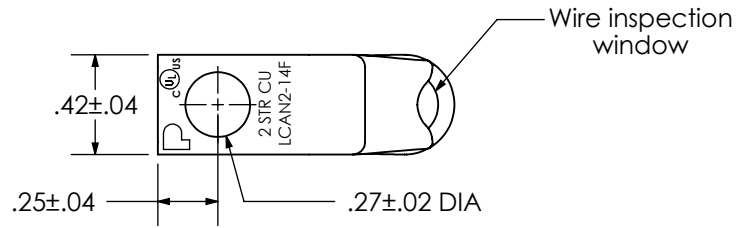

THIS COPY IS PROVIDED ON A RESTRICTED BASIS AND IS NOT TO BE USED IN ANY WAY DETRIMENTAL TO THE INTERESTS OF PANDUIT CORP.

Material	High Conductivity Seamless Copper Tube
Plating	Electro-Tin
Wire Size	2 AWG
Wire Type	Stranded Copper; Class B: Compact, Compressed or Concentric, Class C: Concentric
Wire Strip Length	15/16 in.
Stud Size	1/4 in.
UL Listed Wire Connector	Yes, for applications up to 35kv. Consult cable manufacturer for voltage stress relief instructions with applications greater than 2000 volts.
UL Temperature Rating	90° C
C.S.A Certified Wire Connector	N/A
Panduit Color Code on Barrel	BROWN
Panduit Die Index No. on Barrel	P33
Alternate Industry Die Index No. ( ) on Barrel	(10)