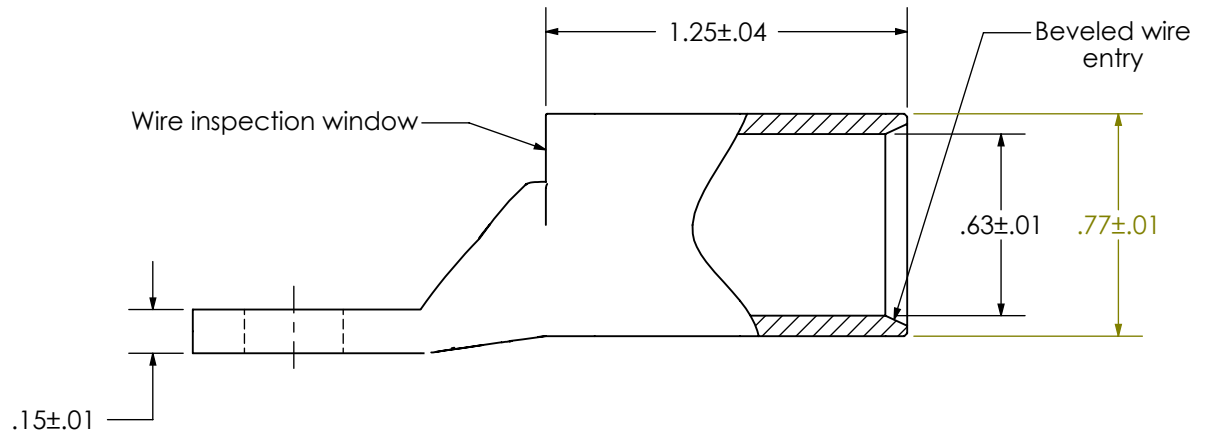

THIS COPY IS PROVIDED ON A RESTRICTED BASIS AND IS NOT TO BE USED IN ANY WAY DETRIMENTAL TO THE INTERESTS OF PANDUIT CORP.

Material	High Conductivity Seamless Copper Tube
Plating	Electro-Tin
Wire Size	250 kcmil
Wire Type	Stranded Copper; Class B: Compact, Compressed or Concentric, Class C: Concentric
Wire Strip Length	1-5/16 in.
Stud Size	5/16 in.
UL Listed Wire Connector	Yes, for applications up to 35kv. Consult cable manufacturer for voltage stress relief instructions with applications greater than 2000 volts.
UL Temperature Rating	90° C
C.S.A Certified Wire Connector	N/A
Panduit Color Code on Barrel	YELLOW
Panduit Die Index No. on Barrel	P62
Alternate Industry Die Index No. () on Barrel	(16)

00	5/18	JHNU	JHNU		
REV	DATE	BY	CHK	DESCRIPTION	ECN

PANDUIT CORP. TINLEY PARK, ILLINOIS

LCAN250-56-X
Copper Lug - One-Hole, Narrow Tongue, Standard Barrel

SCALE N/A DRAWING NO / CAD FILE LCAN250-56-CUST

X-ON Electronics