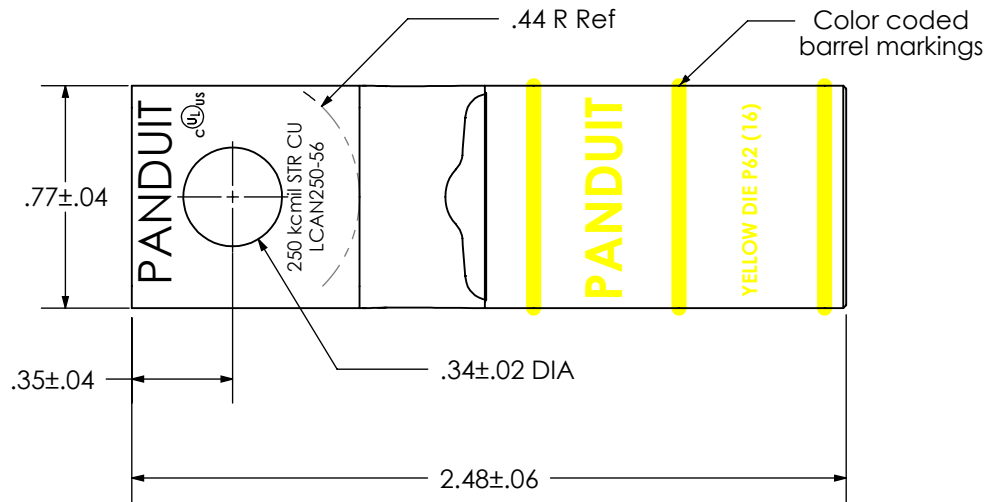

THIS COPY IS PROVIDED ON A RESTRICTED BASIS AND IS NOT TO BE USED IN ANY WAY DETRIMENTAL TO THE INTERESTS OF PANDUIT CORP.

Material	High Conductivity Seamless Copper Tube
Plating	Electro-Tin
Wire Size	250 kcmil
Wire Type	Stranded Copper; Class B: Compact, Compressed or Concentric, Class C: Concentric
Wire Strip Length	1-5/16 in.
Stud Size	5/16 in.
UL Listed Wire Connector	Yes, for applications up to 35kv. Consult cable manufacturer for voltage stress relief instructions with applications greater than 2000 volts.
UL Temperature Rating	90° C
C.S.A Certified Wire Connector	N/A
Panduit Color Code on Barrel	YELLOW
Panduit Die Index No. on Barrel	P62
Alternate Industry Die Index No. () on Barrel	(16)

00	5/18	JHNU	JHNU		
REV	DATE	BY	CHK	DESCRIPTION	ECN

PANDUIT CORP. TINLEY PARK, ILLINOIS

LCAN250-56-X
Copper Lug - One-Hole, Narrow Tongue, Standard Barrel

SCALE N/A DRAWING NO / CAD FILE LCAN250-56-CUST

X-ON Electronics