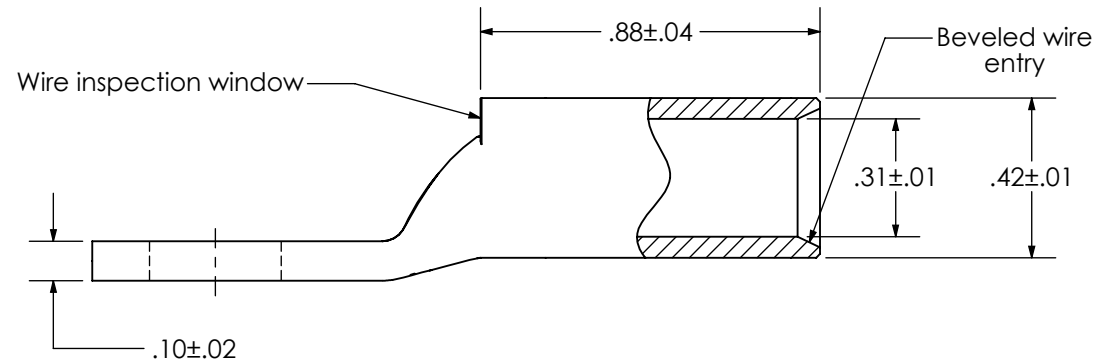

THIS COPY IS PROVIDED ON A RESTRICTED BASIS AND IS NOT TO BE USED IN ANY WAY DETRIMENTAL TO THE INTERESTS OF PANDUIT CORP.

Material	High Conductivity Seamless Copper Tube
Plating	Electro-Tin
Wire Size	2 AWG
Wire Type	Stranded Copper; Class B: Compact, Compressed or Concentric, Class C: Concentric
Wire Strip Length	15/16 in.
Stud Size	5/16 in.
UL Listed Wire Connector	Yes, for applications up to 35kv. Consult cable manufacturer for voltage stress relief instructions with applications greater than 2000 volts.
UL Temperature Rating	90° C
C.S.A Certified Wire Connector	N/A
Panduit Color Code on Barrel	BROWN
Panduit Die Index No. on Barrel	P33
Alternate Industry Die Index No. () on Barrel	(10)

00	1/19	JHNU	JLOV			
REV	DATE	BY	CHK	DESCRIPTION	ECN	SCALE
				DRAWING RELEASED	043942	N/A

PANDUIT CORP. TINLEY PARK, ILLINOIS

LCAN2-56-Q
Copper Lug - One-Hole, Narrow Tongue, Standard Barrel

DRAWING NO / CAD FILE
LCAN2-56-CUST