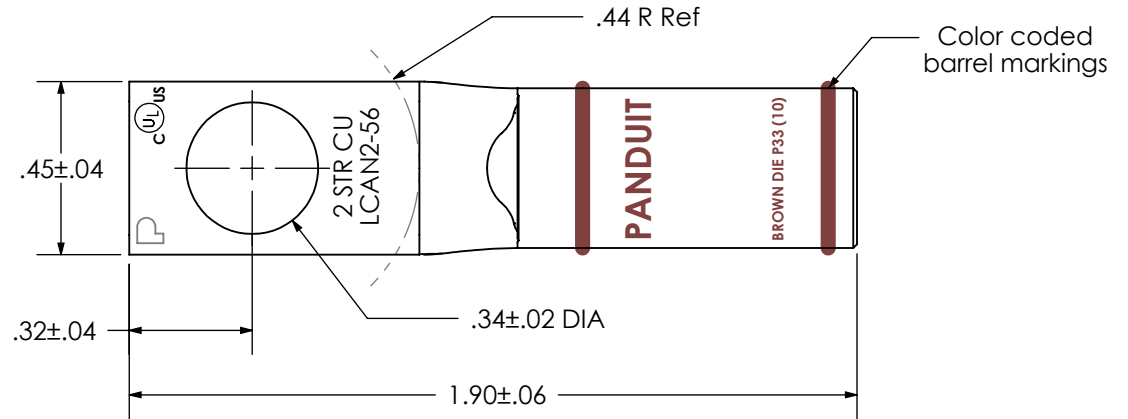

THIS COPY IS PROVIDED ON A RESTRICTED BASIS AND IS NOT TO BE USED IN ANY WAY DETRIMENTAL TO THE INTERESTS OF PANDUIT CORP.

Material	High Conductivity Seamless Copper Tube
Plating	Electro-Tin
Wire Size	2 AWG
Wire Type	Stranded Copper; Class B: Compact, Compressed or Concentric, Class C: Concentric
Wire Strip Length	15/16 in.
Stud Size	5/16 in.
UL Listed Wire Connector	Yes, for applications up to 35kv. Consult cable manufacturer for voltage stress relief instructions with applications greater than 2000 volts.
UL Temperature Rating	90° C
C.S.A Certified Wire Connector	N/A
Panduit Color Code on Barrel	BROWN
Panduit Die Index No. on Barrel	P33
Alternate Industry Die Index No. () on Barrel	(10)

00	1/19	JHNU	JLOV			
REV	DATE	BY	CHK	DESCRIPTION	ECN	SCALE
				DRAWING RELEASED	043942	N/A

PANDUIT CORP. TINLEY PARK, ILLINOIS

LCAN2-56-Q
Copper Lug - One-Hole, Narrow Tongue, Standard Barrel

DRAWING NO / CAD FILE
LCAN2-56-CUST