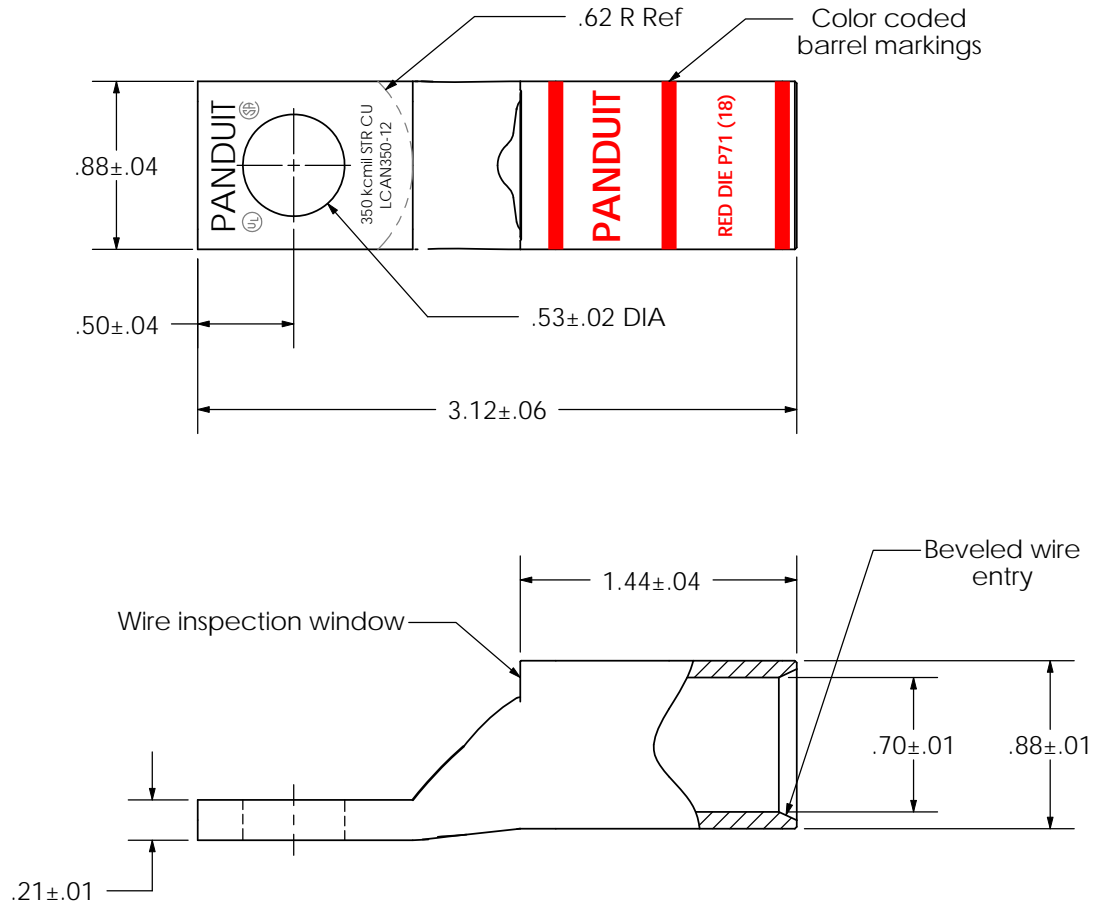

THIS COPY IS PROVIDED ON A RESTRICTED BASIS AND IS NOT TO BE USED IN ANY WAY DETRIMENTAL TO THE INTERESTS OF PANDUIT CORP.

Material	High Conductivity Seamless Copper Tube
Plating	Electro-Tin
Wire Size	350 kcmil
Wire Type	Stranded Copper; Class B: Compact, Compressed or Concentric, Class C: Concentric
Wire Strip Length	1-1/2 in.
Stud Size	1/2 in.
UL Listed Wire Connector	Yes, for applications up to 35kv. Consult cable manufacturer for voltage stress relief instructions with applications greater than 2000 volts.
UL Temperature Rating	90° C
C.S.A Certified Wire Connector	Yes
Panduit Color Code on Barrel	RED
Panduit Die Index No. on Barrel	P71
Alternate Industry Die Index No. ( ) on Barrel	(18)

REV	DATE	BY	CHK	DESCRIPTION	ECN	SCALE	DRAWING NO / CAD FILE
01	1/11	JHNU	JHNU	REVISED OVERALL LENGTH: WAS 3.09 REVISED TONGUE THICKNESS: WAS .17		N/A	LCAN350-12-CUST

**PANDUIT CORP. TINLEY PARK, ILLINOIS**

LCAN350-12-X  
Copper Lug - One-Hole, Narrow Tongue, Standard Barrel

DRAWING NO / CAD FILE: LCAN350-12-CUST