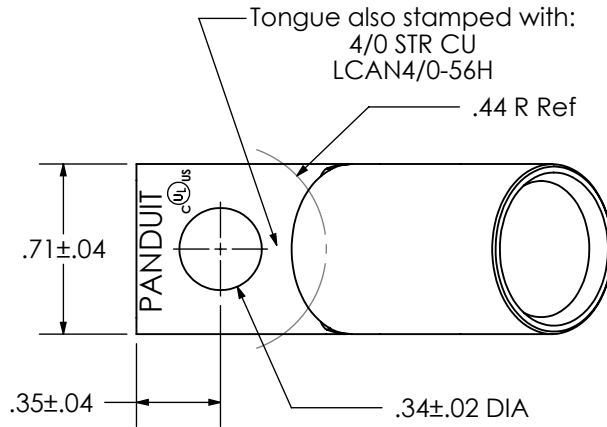

THIS COPY IS PROVIDED ON A RESTRICTED BASIS AND IS NOT TO BE USED IN ANY WAY DETRIMENTAL TO THE INTERESTS OF PANDUIT CORP.

| | |
|--|--|
| Material | High Conductivity Seamless Copper Tube |
| Plating | Electro-Tin |
| Wire Size | 4/0 AWG |
| Wire Type | Stranded Copper; Class B: Compact, Compressed or Concentric, Class C: Concentric |
| Wire Strip Length | 1-1/4 in. |
| Stud Size | 5/16 in. |
| UL Listed Wire Connector | Yes, for applications up to 35kv. Consult cable manufacturer for voltage stress relief instructions with applications greater than 2000 volts. |
| UL Temperature Rating | 90° C |
| C.S.A Certified Wire Connector | N/A |
| Panduit Color Code on Barrel | PURPLE |
| Panduit Die Index No. on Barrel | P54 |
| Alternate Industry Die Index No. () on Barrel | (15) |

Color coded barrel markings

| REV | DATE | BY | CHK | DESCRIPTION | ECN |
|-----|------|------|------|------------------|--------|
| 00 | 5/18 | JHNU | JHNU | DRAWING RELEASED | 043942 |

PANDUIT CORP. TINLEY PARK, ILLINOIS

LCAN4/0-56H-X
Copper Lug - One-Hole, Narrow Tongue, Standard Barrel, 45° Angle Tongue

SCALE N/A DRAWING NO / CAD FILE LCAN4_0-56H-CUST

X-ON Electronics

Largest Supplier of Electrical and Electronic Components