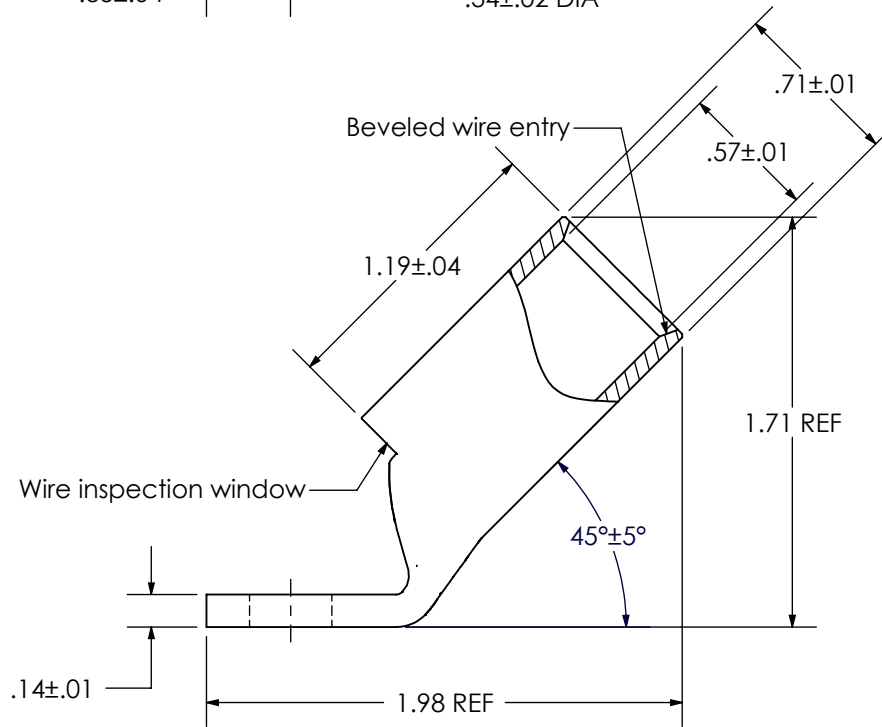

REV	DATE	BY	CHK	DESCRIPTION	ECN
00	5/18	JHNU	JHNU	DRAWING RELEASED	043942

PANDUIT CORP. TINLEY PARK, ILLINOIS

LCAN4/0-56H-X
Copper Lug - One-Hole, Narrow Tongue, Standard Barrel, 45° Angle Tongue

SCALE N/A DRAWING NO / CAD FILE LCAN4_0-56H-CUST