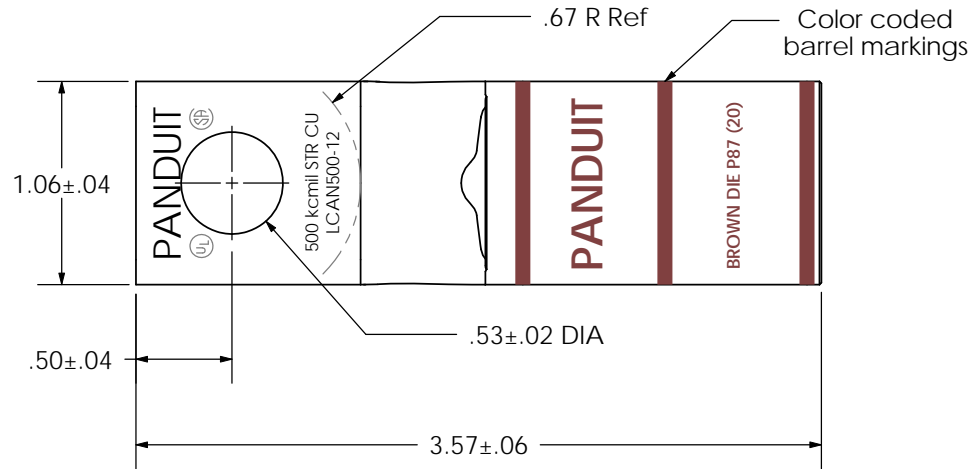

THIS COPY IS PROVIDED ON A RESTRICTED BASIS AND IS NOT TO BE USED IN ANY WAY DETRIMENTAL TO THE INTERESTS OF PANDUIT CORP.

Material	High Conductivity Seamless Copper Tube
Plating	Electro-Tin
Wire Size	500 kcmil
Wire Type	Stranded Copper; Class B: Compact, Compressed or Concentric, Class C: Concentric
Wire Strip Length	1-13/16 in.
Stud Size	1/2 in.
UL Listed Wire Connector	Yes, for applications up to 35kv. Consult cable manufacturer for voltage stress relief instructions with applications greater than 2000 volts.
UL Temperature Rating	90° C
C.S.A Certified Wire Connector	Yes
Panduit Color Code on Barrel	BROWN
Panduit Die Index No. on Barrel	P87
Alternate Industry Die Index No. () on Barrel	(20)

REV	DATE	BY	CHK	DESCRIPTION	ECN	SCALE	DRAWING NO / CAD FILE
01	1/11	JHNU	JHNU	REVISED OVERALL LENGTH: WAS 3.55 REVISED TONGUE THICKNESS: WAS .22		N/A	LCAN500-12-CUST

PANDUIT CORP. TINLEY PARK, ILLINOIS

LCAN500-12-6
Copper Lug - One-Hole, Narrow Tongue, Standard Barrel

DRAWING NO / CAD FILE
LCAN500-12-CUST

X-ON Electronics

Largest Supplier of Electrical and Electronic Components

Click to view similar products for [Heavy Duty Power Connectors](#) category: