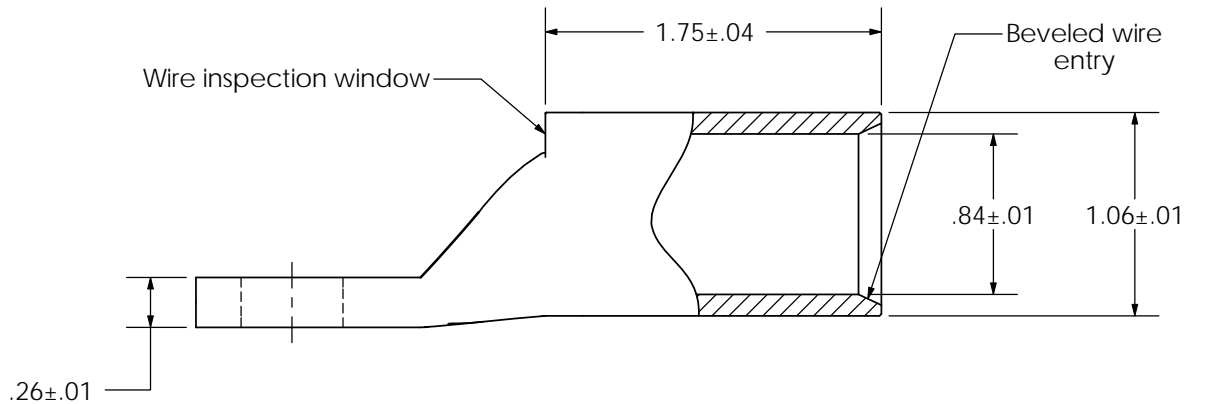

THIS COPY IS PROVIDED ON A RESTRICTED BASIS AND IS NOT TO BE USED IN ANY WAY DETRIMENTAL TO THE INTERESTS OF PANDUIT CORP.

Material	High Conductivity Seamless Copper Tube
Plating	Electro-Tin
Wire Size	500 kcmil
Wire Type	Stranded Copper; Class B: Compact, Compressed or Concentric, Class C: Concentric
Wire Strip Length	1-13/16 in.
Stud Size	1/2 in.
UL Listed Wire Connector	Yes, for applications up to 35kv. Consult cable manufacturer for voltage stress relief instructions with applications greater than 2000 volts.
UL Temperature Rating	90° C
C.S.A Certified Wire Connector	Yes
Panduit Color Code on Barrel	BROWN
Panduit Die Index No. on Barrel	P87
Alternate Industry Die Index No. () on Barrel	(20)

REV	DATE	BY	CHK	DESCRIPTION	ECN	SCALE	DRAWING NO / CAD FILE
01	1/11	JHNU	JHNU	REVISED OVERALL LENGTH: WAS 3.55 REVISED TONGUE THICKNESS: WAS .22		N/A	LCAN500-12-CUST

PANDUIT CORP. TINLEY PARK, ILLINOIS

LCAN500-12-6
Copper Lug - One-Hole, Narrow Tongue, Standard Barrel

DRAWING NO / CAD FILE
LCAN500-12-CUST

X-ON Electronics

Largest Supplier of Electrical and Electronic Components

Click to view similar products for [Heavy Duty Power Connectors](#) category: