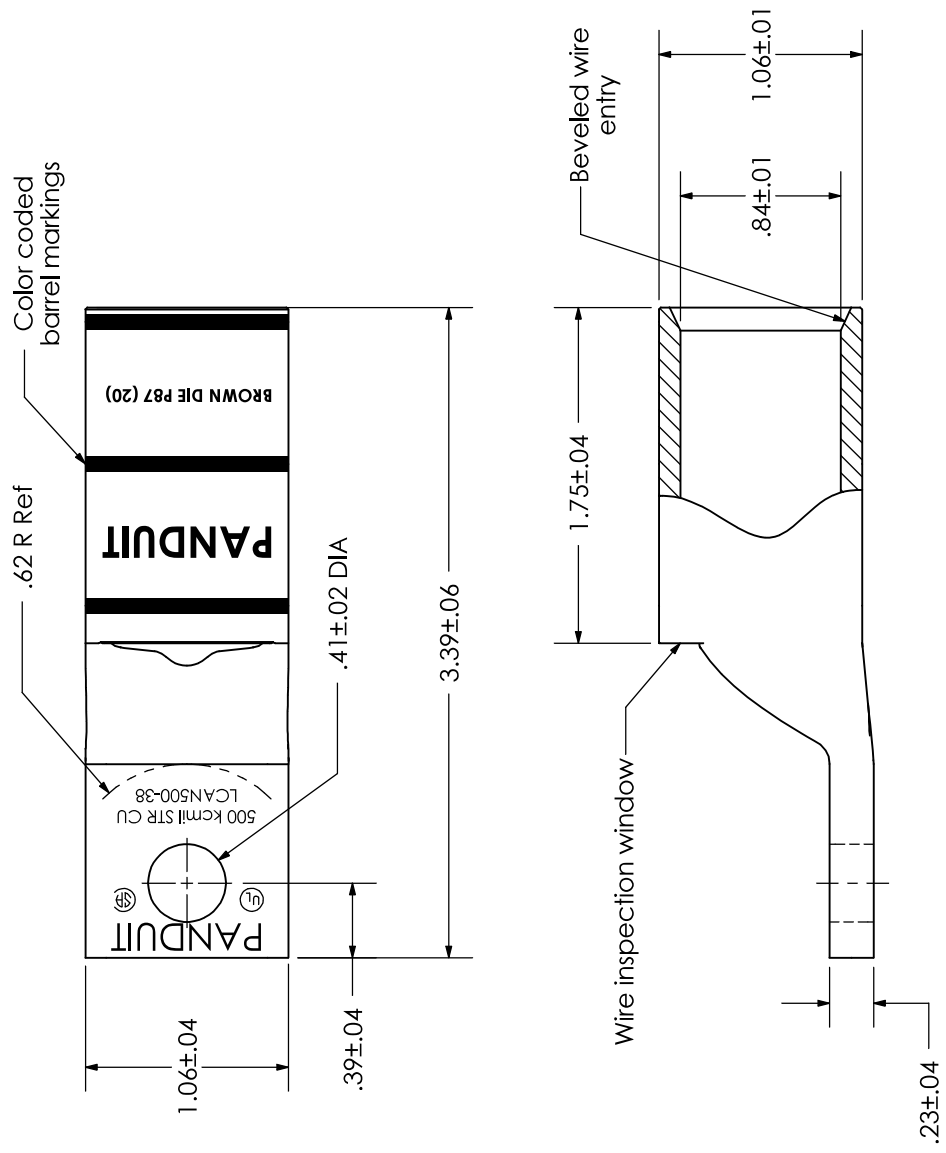

THIS COPY IS PROVIDED ON A RESTRICTED BASIS AND IS NOT TO BE USED IN ANY WAY DETRIMENTAL TO THE INTERESTS OF PANDUIT CORP.

Material	High Conductivity Seamless Copper Tube
Plating	Electro-Tin
Wire Size	500 kcmil
Wire Type	Stranded Copper; Class B: Compact, Compressed or Concentric, Class C: Concentric
Wire Strip Length	1-13/16 in.
Stud Size	3/8 in.
UL Listed Wire Connector	Yes, for applications up to 35kv. Consult cable manufacturer for voltage stress relief instructions with applications greater than 2000 volts.
UL Temperature Rating	90 ° C
C.S.A Certified Wire Connector	Yes
Panduit Color Code on Barrel	BROWN
Panduit Die Index No. on Barrel	P87 (20)
Alternate Industry Die Index No. () on Barrel	

CERTIFIED

LISTED
Wire Connector

PANDUIT CORP. TINLEY PARK, ILLINOIS	
LCAN500-38-6 Copper Lug - One-Hole, Narrow Tongue, Standard Barrel	
REV	DATE
01	11/08
BY	DRL
CHK	DRL
DESCRIPTION	TONGUE THICKNESS WAS .22±.01
ECN	
SCALE	N/A
DRAWING NO / CAD FILE	LCAN500-38-CUST