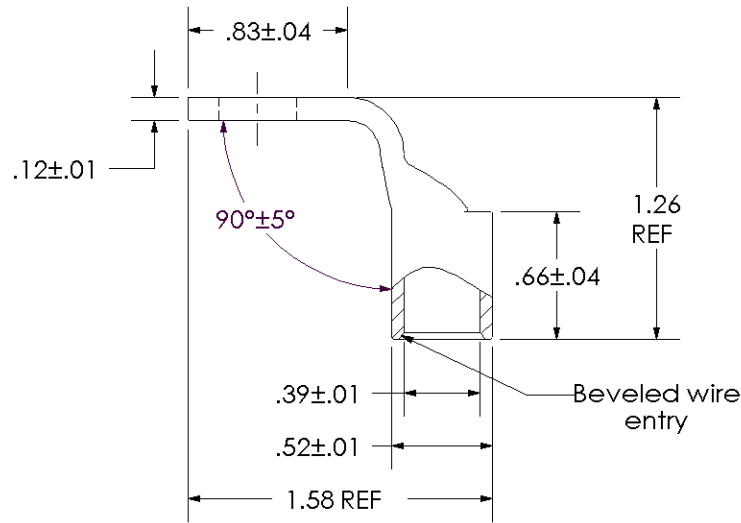

THIS COPY IS PROVIDED ON A RESTRICTED BASIS AND IS NOT TO BE USED IN ANY WAY DETRIMENTAL TO THE INTERESTS OF PANDUIT CORP.

Material	High Conductivity Seamless Copper Tube
Plating	Electro-Tin
Wire Size	1/0 AWG
Wire Type	Stranded Copper; Class B: Compact, Compressed or Concentric, Class C: Concentric
Wire Strip Length	3/4 in.
Stud Size	3/8 in.
UL Listed Wire Connector	Yes, for applications up to 35kv. Consult cable manufacturer for voltage stress relief instructions with applications greater than 2000 volts.
UL Temperature Rating	90° C
C.S.A Certified Wire Connector	Yes
Panduit Color Code on Barrel	PINK
Panduit Die Index No. on Barrel	P42
Alternate Industry Die Index No. () on Barrel	(12)

00	9/02	SAB	DRL	RELEASED	10326
REV	DATE	BY	CHK	DESCRIPTION	ECN

PANDUIT CORP. TINLEY PARK, ILLINOIS

LCAS1/0-38F-X
Copper Lug - One-Hole, Short Barrel, 90° Angle Tongue

SCALE N/A DRAWING NO / CAD FILE LCAS1_0-38F-CUST