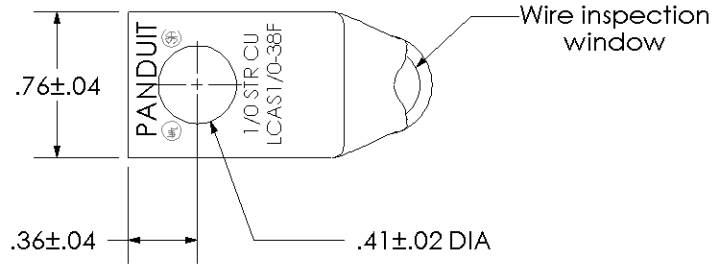

THIS COPY IS PROVIDED ON A RESTRICTED BASIS AND IS NOT TO BE USED IN ANY WAY DETRIMENTAL TO THE INTERESTS OF PANDUIT CORP.

Material	High Conductivity Seamless Copper Tube
Plating	Electro-Tin
Wire Size	1/0 AWG
Wire Type	Stranded Copper; Class B: Compact, Compressed or Concentric, Class C: Concentric
Wire Strip Length	3/4 in.
Stud Size	3/8 in.
UL Listed Wire Connector	Yes, for applications up to 35kv. Consult cable manufacturer for voltage stress relief instructions with applications greater than 2000 volts.
UL Temperature Rating	90° C
C.S.A Certified Wire Connector	Yes
Panduit Color Code on Barrel	PINK
Panduit Die Index No. on Barrel	P42
Alternate Industry Die Index No. () on Barrel	(12)

00	9/02	SAB	DRL	RELEASED	10326
REV	DATE	BY	CHK	DESCRIPTION	ECN

PANDUIT CORP. TINLEY PARK, ILLINOIS

LCAS1/0-38F-X
Copper Lug - One-Hole, Short Barrel, 90° Angle Tongue

SCALE N/A DRAWING NO / CAD FILE LCAS1_0-38F-CUST