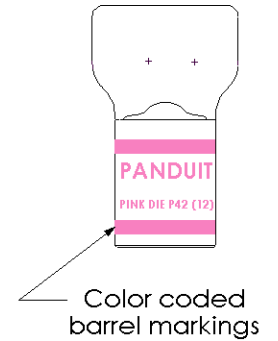

THIS COPY IS PROVIDED ON A RESTRICTED BASIS AND IS NOT TO BE USED IN ANY WAY DETRIMENTAL TO THE INTERESTS OF PANDUIT CORP.

Material	High Conductivity Seamless Copper Tube
Plating	Electro-Tin
Wire Size	1/0 AWG
Wire Type	Stranded Copper; Class B: Compact, Compressed or Concentric, Class C: Concentric
Wire Strip Length	3/4 in.
Stud Size	3/8 in.
UL Listed Wire Connector	Yes, for applications up to 35kv. Consult cable manufacturer for voltage stress relief instructions with applications greater than 2000 volts.
UL Temperature Rating	90° C
C.S.A Certified Wire Connector	Yes
Panduit Color Code on Barrel	PINK
Panduit Die Index No. on Barrel	P42
Alternate Industry Die Index No. () on Barrel	(12)

00	9/02	SAB	DRL	RELEASED	10326
REV	DATE	BY	CHK	DESCRIPTION	ECN

PANDUIT CORP. TINLEY PARK, ILLINOIS

LCAS1/0-38F-X
Copper Lug - One-Hole, Short Barrel, 90° Angle Tongue

SCALE N/A DRAWING NO / CAD FILE LCAS1_0-38F-CUST