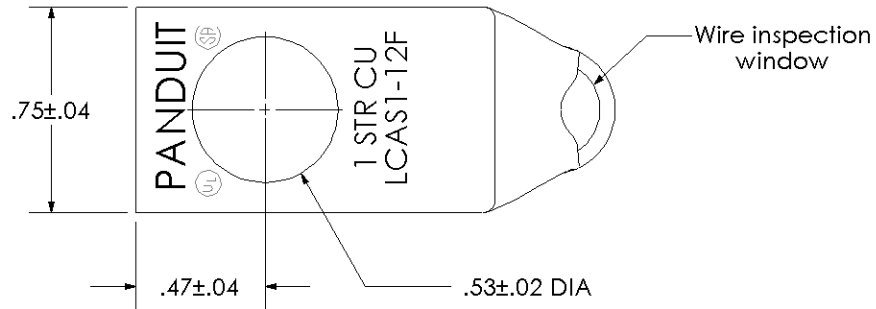

THIS COPY IS PROVIDED ON A RESTRICTED BASIS AND IS NOT TO BE USED IN ANY WAY DETRIMENTAL TO THE INTERESTS OF PANDUIT CORP.

Material	High Conductivity Seamless Copper Tube
Plating	Electro-Tin
Wire Size	1 AWG
Wire Type	Stranded Copper; Class B: Compact, Compressed or Concentric, Class C: Concentric
Wire Strip Length	11/16 in.
Stud Size	1/2 in.
UL Listed Wire Connector	Yes, for applications up to 35kv. Consult cable manufacturer for voltage stress relief instructions with applications greater than 2000 volts.
UL Temperature Rating	90° C
C.S.A Certified Wire Connector	Yes
Panduit Color Code on Barrel	GREEN
Panduit Die Index No. on Barrel	P37
Alternate Industry Die Index No. () on Barrel	(11)

PANDUIT CORP. TINLEY PARK, ILLINOIS

LCAS1-12F-E

Copper Lug - One-Hole, Short Barrel, 90° Angle Tongue

REV	DATE	BY	CHK	DESCRIPTION	ECN	SCALE	DRAWING NO / CAD FILE
02	11/03	DRL	DRL	TONGUE WIDTH WAS .79	11257	N/A	LCAS1-12F-CUST