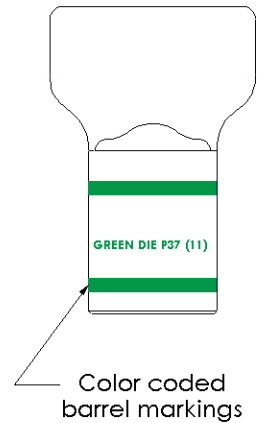

THIS COPY IS PROVIDED ON A RESTRICTED BASIS AND IS NOT TO BE USED IN ANY WAY DETRIMENTAL TO THE INTERESTS OF PANDUIT CORP.

Material	High Conductivity Seamless Copper Tube
Plating	Electro-Tin
Wire Size	1 AWG
Wire Type	Stranded Copper; Class B: Compact, Compressed or Concentric, Class C: Concentric
Wire Strip Length	11/16 in.
Stud Size	1/2 in.
UL Listed Wire Connector	Yes, for applications up to 35kv. Consult cable manufacturer for voltage stress relief instructions with applications greater than 2000 volts.
UL Temperature Rating	90° C
C.S.A Certified Wire Connector	Yes
Panduit Color Code on Barrel	GREEN
Panduit Die Index No. on Barrel	P37
Alternate Industry Die Index No. () on Barrel	(11)

PANDUIT CORP. TINLEY PARK, ILLINOIS

LCAS1-12F-E

Copper Lug - One-Hole, Short Barrel, 90° Angle Tongue

REV	DATE	BY	CHK	DESCRIPTION	ECN	SCALE	DRAWING NO / CAD FILE
02	11/03	DRL	DRL	TONGUE WIDTH WAS .79	11257	N/A	LCAS1-12F-CUST