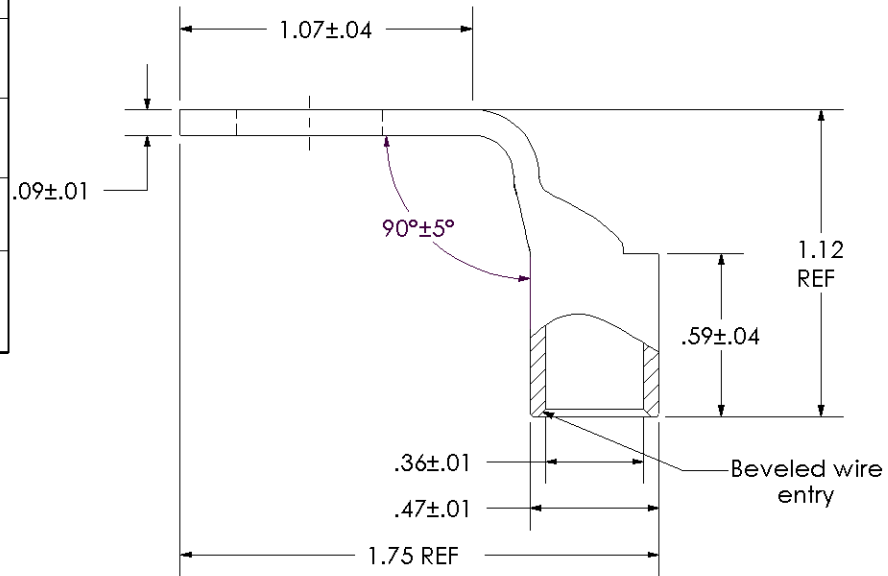

THIS COPY IS PROVIDED ON A RESTRICTED BASIS AND IS NOT TO BE USED IN ANY WAY DETRIMENTAL TO THE INTERESTS OF PANDUIT CORP.

Material	High Conductivity Seamless Copper Tube
Plating	Electro-Tin
Wire Size	1 AWG
Wire Type	Stranded Copper; Class B: Compact, Compressed or Concentric, Class C: Concentric
Wire Strip Length	11/16 in.
Stud Size	1/2 in.
UL Listed Wire Connector	Yes, for applications up to 35kv. Consult cable manufacturer for voltage stress relief instructions with applications greater than 2000 volts.
UL Temperature Rating	90° C
C.S.A Certified Wire Connector	Yes
Panduit Color Code on Barrel	GREEN
Panduit Die Index No. on Barrel	P37
Alternate Industry Die Index No. () on Barrel	(11)

PANDUIT CORP. TINLEY PARK, ILLINOIS

LCAS1-12F-E

Copper Lug - One-Hole, Short Barrel, 90° Angle Tongue

REV	DATE	BY	CHK	DESCRIPTION	ECN	SCALE	DRAWING NO / CAD FILE
02	11/03	DRL	DRL	TONGUE WIDTH WAS .79	11257	N/A	LCAS1-12F-CUST