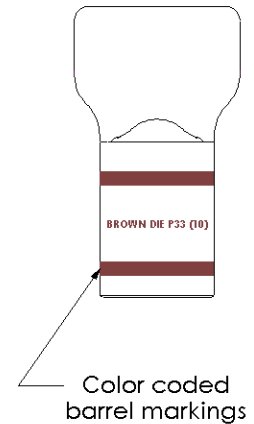

THIS COPY IS PROVIDED ON A RESTRICTED BASIS AND IS NOT TO BE USED IN ANY WAY DETRIMENTAL TO THE INTERESTS OF PANDUIT CORP.

Material	High Conductivity Seamless Copper Tube
Plating	Electro-Tin
Wire Size	2 AWG
Wire Type	Stranded Copper; Class B: Compact, Compressed or Concentric, Class C: Concentric
Wire Strip Length	5/8 in.
Stud Size	1/4 in.
UL Listed Wire Connector	Yes, for applications up to 35kv. Consult cable manufacturer for voltage stress relief instructions with applications greater than 2000 volts.
UL Temperature Rating	90° C
C.S.A Certified Wire Connector	Yes
Panduit Color Code on Barrel	BROWN
Panduit Die Index No. on Barrel	P33
Alternate Industry Die Index No. ( ) on Barrel	(10)

**PANDUIT CORP. TINLEY PARK, ILLINOIS**

LCAS2-14F-Q  
Copper Lug - One-Hole, Short Barrel, 90° Angle Tongue

01	4-03	PWS	PWS	REMOVED PANDUIT FROM BARREL MARKINGS	10790
----	------	-----	-----	--------------------------------------	-------