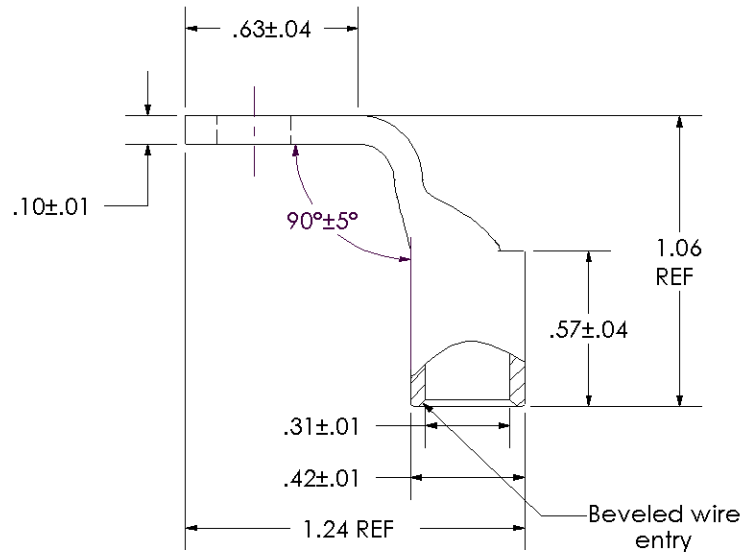

THIS COPY IS PROVIDED ON A RESTRICTED BASIS AND IS NOT TO BE USED IN ANY WAY DETRIMENTAL TO THE INTERESTS OF PANDUIT CORP.

Material	High Conductivity Seamless Copper Tube
Plating	Electro-Tin
Wire Size	2 AWG
Wire Type	Stranded Copper; Class B: Compact, Compressed or Concentric, Class C: Concentric
Wire Strip Length	5/8 in.
Stud Size	1/4 in.
UL Listed Wire Connector	Yes, for applications up to 35kv. Consult cable manufacturer for voltage stress relief instructions with applications greater than 2000 volts.
UL Temperature Rating	90° C
C.S.A Certified Wire Connector	Yes
Panduit Color Code on Barrel	BROWN
Panduit Die Index No. on Barrel	P33
Alternate Industry Die Index No. ( ) on Barrel	(10)

**PANDUIT CORP. TINLEY PARK, ILLINOIS**

LCAS2-14F-Q  
Copper Lug - One-Hole, Short Barrel, 90° Angle Tongue

01	4-03	PWS	PWS	REMOVED PANDUIT FROM BARREL MARKINGS	10790
----	------	-----	-----	--------------------------------------	-------

REV	DATE	BY	CHK	DESCRIPTION	ECN	SCALE	DRAWING NO / CAD FILE
						N/A	LCAS2-14F-CUST