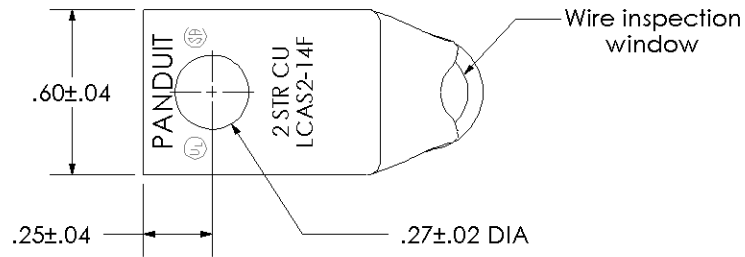

THIS COPY IS PROVIDED ON A RESTRICTED BASIS AND IS NOT TO BE USED IN ANY WAY DETRIMENTAL TO THE INTERESTS OF PANDUIT CORP.

Material	High Conductivity Seamless Copper Tube
Plating	Electro-Tin
Wire Size	2 AWG
Wire Type	Stranded Copper; Class B: Compact, Compressed or Concentric, Class C: Concentric
Wire Strip Length	5/8 in.
Stud Size	1/4 in.
UL Listed Wire Connector	Yes, for applications up to 35kv. Consult cable manufacturer for voltage stress relief instructions with applications greater than 2000 volts.
UL Temperature Rating	90° C
C.S.A Certified Wire Connector	Yes
Panduit Color Code on Barrel	BROWN
Panduit Die Index No. on Barrel	P33
Alternate Industry Die Index No. ( ) on Barrel	(10)