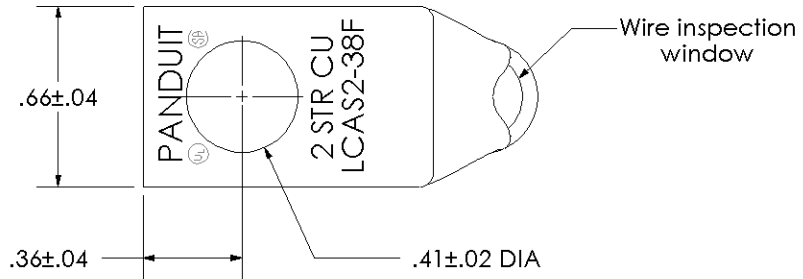

THIS COPY IS PROVIDED ON A RESTRICTED BASIS AND IS NOT TO BE USED IN ANY WAY DETRIMENTAL TO THE INTERESTS OF PANDUIT CORP.

Material	High Conductivity Seamless Copper Tube
Plating	Electro-Tin
Wire Size	2 AWG
Wire Type	Stranded Copper; Class B: Compact, Compressed or Concentric, Class C: Concentric
Wire Strip Length	5/8 in.
Stud Size	3/8 in.
UL Listed Wire Connector	Yes, for applications up to 35kv. Consult cable manufacturer for voltage stress relief instructions with applications greater than 2000 volts.
UL Temperature Rating	90° C
C.S.A Certified Wire Connector	Yes
Panduit Color Code on Barrel	BROWN
Panduit Die Index No. on Barrel	P33
Alternate Industry Die Index No. () on Barrel	(10)

01	4-03	PWS	PWS	REMOVED PANDUIT FROM BARREL MARKINGS	10790
REV	DATE	BY	CHK	DESCRIPTION	ECN

PANDUIT CORP. TINLEY PARK, ILLINOIS

LCAS2-38F-Q
Copper Lug - One-Hole, Short Barrel, 90° Angle Tongue

SCALE N/A DRAWING NO / CAD FILE LCAS2-38F-CUST