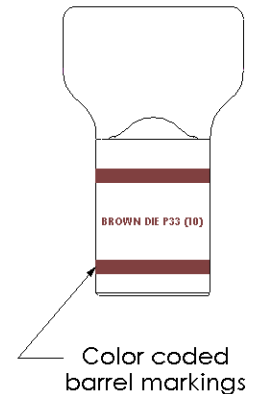

THIS COPY IS PROVIDED ON A RESTRICTED BASIS AND IS NOT TO BE USED IN ANY WAY DETRIMENTAL TO THE INTERESTS OF PANDUIT CORP.

Material	High Conductivity Seamless Copper Tube
Plating	Electro-Tin
Wire Size	2 AWG
Wire Type	Stranded Copper; Class B: Compact, Compressed or Concentric, Class C: Concentric
Wire Strip Length	5/8 in.
Stud Size	3/8 in.
UL Listed Wire Connector	Yes, for applications up to 35kv. Consult cable manufacturer for voltage stress relief instructions with applications greater than 2000 volts.
UL Temperature Rating	90° C
C.S.A Certified Wire Connector	Yes
Panduit Color Code on Barrel	BROWN
Panduit Die Index No. on Barrel	P33
Alternate Industry Die Index No. () on Barrel	(10)

01	4-03	PWS	PWS	REMOVED PANDUIT FROM BARREL MARKINGS	10790
REV	DATE	BY	CHK	DESCRIPTION	ECN

PANDUIT CORP. TINLEY PARK, ILLINOIS

LCAS2-38F-Q
Copper Lug - One-Hole, Short Barrel, 90° Angle Tongue

SCALE N/A DRAWING NO / CAD FILE LCAS2-38F-CUST