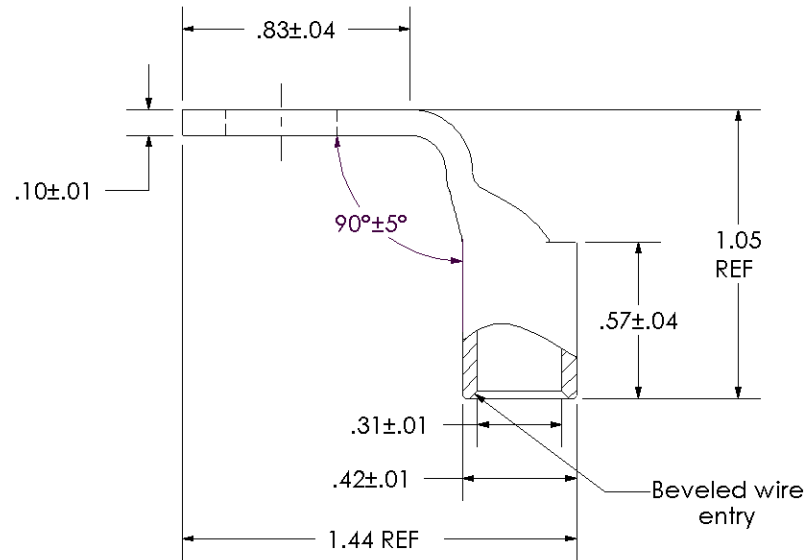

THIS COPY IS PROVIDED ON A RESTRICTED BASIS AND IS NOT TO BE USED IN ANY WAY DETRIMENTAL TO THE INTERESTS OF PANDUIT CORP.

Material	High Conductivity Seamless Copper Tube
Plating	Electro-Tin
Wire Size	2 AWG
Wire Type	Stranded Copper; Class B: Compact, Compressed or Concentric, Class C: Concentric
Wire Strip Length	5/8 in.
Stud Size	3/8 in.
UL Listed Wire Connector	Yes, for applications up to 35kv. Consult cable manufacturer for voltage stress relief instructions with applications greater than 2000 volts.
UL Temperature Rating	90° C
C.S.A Certified Wire Connector	Yes
Panduit Color Code on Barrel	BROWN
Panduit Die Index No. on Barrel	P33
Alternate Industry Die Index No. () on Barrel	(10)

01	4-03	PWS	PWS	REMOVED PANDUIT FROM BARREL MARKINGS	10790
REV	DATE	BY	CHK	DESCRIPTION	ECN

PANDUIT CORP. TINLEY PARK, ILLINOIS

LCAS2-38F-Q
Copper Lug - One-Hole, Short Barrel, 90° Angle Tongue

SCALE N/A DRAWING NO / CAD FILE LCAS2-38F-CUST