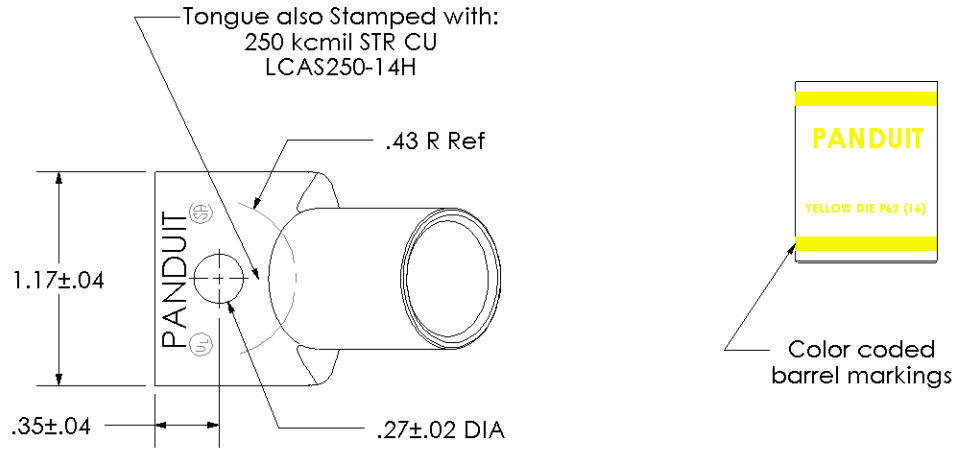

THIS COPY IS PROVIDED ON A RESTRICTED BASIS AND IS NOT TO BE USED IN ANY WAY DETRIMENTAL TO THE INTERESTS OF PANDUIT CORP.

Material	High Conductivity Seamless Copper Tube
Plating	Electro-Tin
Wire Size	250 kcmil
Wire Type	Stranded Copper; Class B: Compact, Compressed or Concentric, Class C: Concentric
Wire Strip Length	1-1/8 in.
Stud Size	1/4 in.
UL Listed Wire Connector	Yes, for applications up to 35kv. Consult cable manufacturer for voltage stress relief instructions with applications greater than 2000 volts.
UL Temperature Rating	90° C
C.S.A Certified Wire Connector	Yes
Panduit Color Code on Barrel	YELLOW
Panduit Die Index No. on Barrel	P62
Alternate Industry Die Index No. () on Barrel	(16)

CERTIFIED

LISTED Wire Connector

01	2/03	DRL	DRL	ADDED "STR CU" TO 250 kcmil	10674
REV	DATE	BY	CHK	DESCRIPTION	ECN

PANDUIT CORP. TINLEY PARK, ILLINOIS

LCAS250-14H-X
Copper Lug - One-Hole, Short Barrel, 45° Angle Tongue