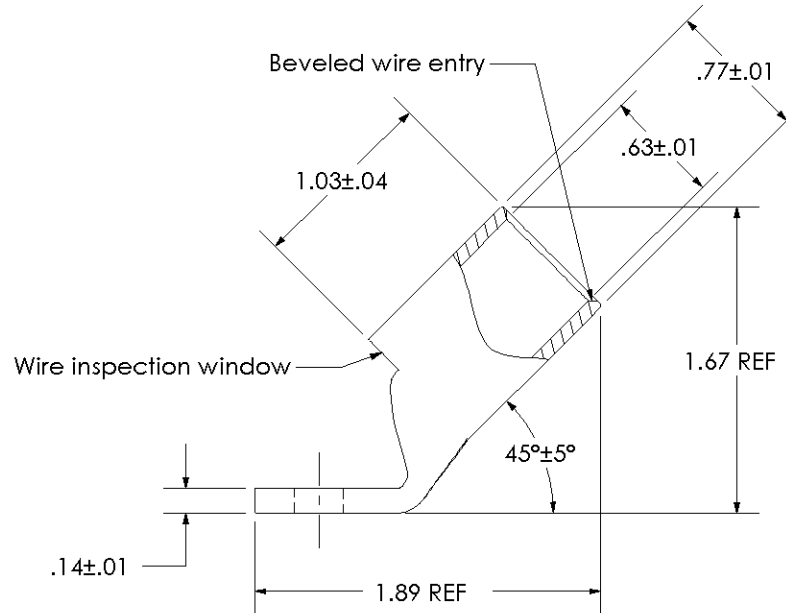

THIS COPY IS PROVIDED ON A RESTRICTED BASIS AND IS NOT TO BE USED IN ANY WAY DETRIMENTAL TO THE INTERESTS OF PANDUIT CORP.

Material	High Conductivity Seamless Copper Tube
Plating	Electro-Tin
Wire Size	250 kcmil
Wire Type	Stranded Copper; Class B: Compact, Compressed or Concentric, Class C: Concentric
Wire Strip Length	1-1/8 in.
Stud Size	1/4 in.
UL Listed Wire Connector	Yes, for applications up to 35kv. Consult cable manufacturer for voltage stress relief instructions with applications greater than 2000 volts.
UL Temperature Rating	90° C
C.S.A Certified Wire Connector	Yes
Panduit Color Code on Barrel	YELLOW
Panduit Die Index No. on Barrel	P62
Alternate Industry Die Index No. () on Barrel	(16)

CERTIFIED

LISTED Wire Connector

01	2/03	DRL	DRL	ADDED "STR CU" TO 250 kcmil	10674
REV	DATE	BY	CHK	DESCRIPTION	ECN

PANDUIT CORP. TINLEY PARK, ILLINOIS

LCAS250-14H-X
Copper Lug - One-Hole, Short Barrel, 45° Angle Tongue