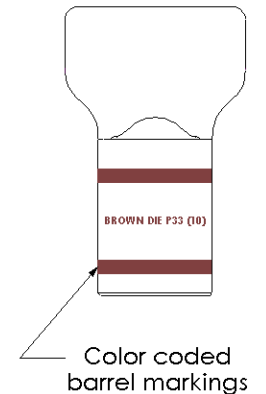

THIS COPY IS PROVIDED ON A RESTRICTED BASIS AND IS NOT TO BE USED IN ANY WAY DETRIMENTAL TO THE INTERESTS OF PANDUIT CORP.

Material	High Conductivity Seamless Copper Tube
Plating	Electro-Tin
Wire Size	2 AWG
Wire Type	Stranded Copper; Class B: Compact, Compressed or Concentric, Class C: Concentric
Wire Strip Length	5/8 in.
Stud Size	5/16 in.
UL Listed Wire Connector	Yes, for applications up to 35kv. Consult cable manufacturer for voltage stress relief instructions with applications greater than 2000 volts.
UL Temperature Rating	90° C
C.S.A Certified Wire Connector	Yes
Panduit Color Code on Barrel	BROWN
Panduit Die Index No. on Barrel	P33
Alternate Industry Die Index No. () on Barrel	(10)

01	4-03	PWS	PWS	REMOVED PANDUIT FROM BARREL MARKINGS	10790
REV	DATE	BY	CHK	DESCRIPTION	ECN

PANDUIT CORP. TINLEY PARK, ILLINOIS

LCAS2-56F-Q
Copper Lug - One-Hole, Short Barrel, 90° Angle Tongue

SCALE N/A DRAWING NO / CAD FILE LCAS2-56F-CUST