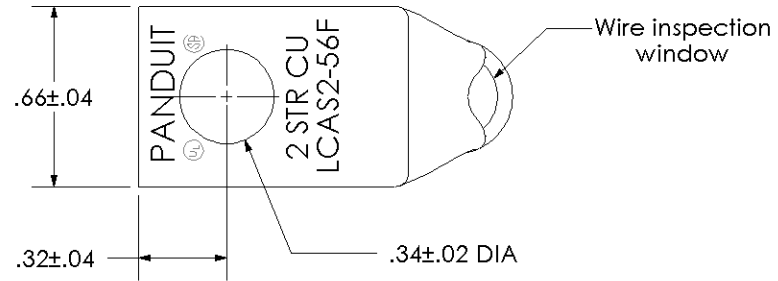

THIS COPY IS PROVIDED ON A RESTRICTED BASIS AND IS NOT TO BE USED IN ANY WAY DETRIMENTAL TO THE INTERESTS OF PANDUIT CORP.

Material	High Conductivity Seamless Copper Tube
Plating	Electro-Tin
Wire Size	2 AWG
Wire Type	Stranded Copper; Class B: Compact, Compressed or Concentric, Class C: Concentric
Wire Strip Length	5/8 in.
Stud Size	5/16 in.
UL Listed Wire Connector	Yes, for applications up to 35kv. Consult cable manufacturer for voltage stress relief instructions with applications greater than 2000 volts.
UL Temperature Rating	90° C
C.S.A Certified Wire Connector	Yes
Panduit Color Code on Barrel	BROWN
Panduit Die Index No. on Barrel	P33
Alternate Industry Die Index No. () on Barrel	(10)

01	4-03	PWS	PWS	REMOVED PANDUIT FROM BARREL MARKINGS	10790
REV	DATE	BY	CHK	DESCRIPTION	ECN

PANDUIT CORP. TINLEY PARK, ILLINOIS

LCAS2-56F-Q
Copper Lug - One-Hole, Short Barrel, 90° Angle Tongue

SCALE N/A DRAWING NO / CAD FILE LCAS2-56F-CUST