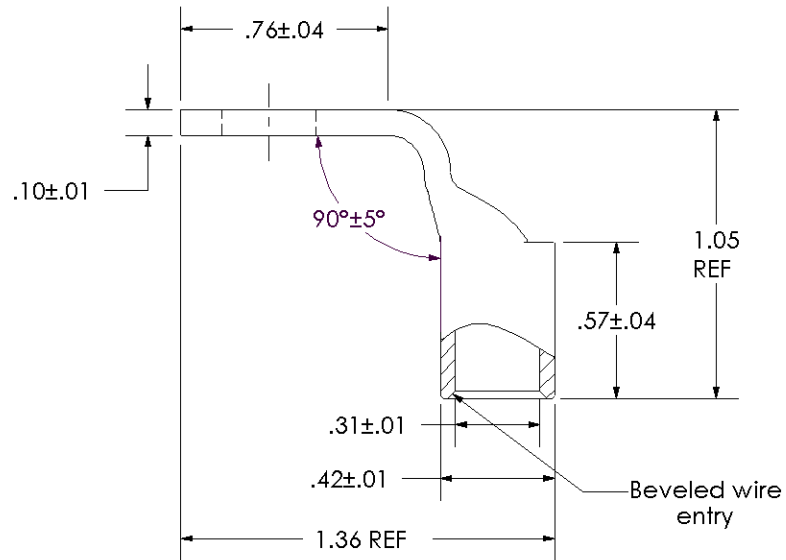

THIS COPY IS PROVIDED ON A RESTRICTED BASIS AND IS NOT TO BE USED IN ANY WAY DETRIMENTAL TO THE INTERESTS OF PANDUIT CORP.

Material	High Conductivity Seamless Copper Tube
Plating	Electro-Tin
Wire Size	2 AWG
Wire Type	Stranded Copper; Class B: Compact, Compressed or Concentric, Class C: Concentric
Wire Strip Length	5/8 in.
Stud Size	5/16 in.
UL Listed Wire Connector	Yes, for applications up to 35kv. Consult cable manufacturer for voltage stress relief instructions with applications greater than 2000 volts.
UL Temperature Rating	90° C
C.S.A Certified Wire Connector	Yes
Panduit Color Code on Barrel	BROWN
Panduit Die Index No. on Barrel	P33
Alternate Industry Die Index No. () on Barrel	(10)

01	4-03	PWS	PWS	REMOVED PANDUIT FROM BARREL MARKINGS	10790
REV	DATE	BY	CHK	DESCRIPTION	ECN

PANDUIT CORP. TINLEY PARK, ILLINOIS

LCAS2-56F-Q
Copper Lug - One-Hole, Short Barrel, 90° Angle Tongue

SCALE N/A DRAWING NO / CAD FILE LCAS2-56F-CUST