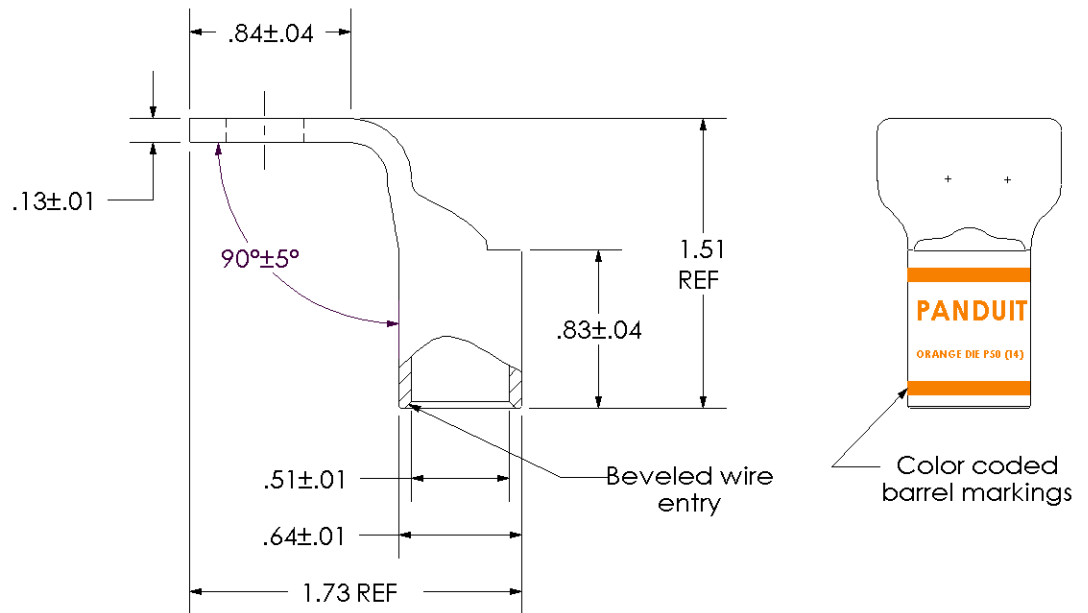

THIS COPY IS PROVIDED ON A RESTRICTED BASIS AND IS NOT TO BE USED IN ANY WAY DETRIMENTAL TO THE INTERESTS OF PANDUIT CORP.

Material	High Conductivity Seamless Copper Tube
Plating	Electro-Tin
Wire Size	3/0 AWG
Wire Type	Stranded Copper; Class B: Compact, Compressed or Concentric, Class C: Concentric
Wire Strip Length	7/8 in.
Stud Size	3/8 in.
UL Listed Wire Connector	Yes, for applications up to 35kv. Consult cable manufacturer for voltage stress relief instructions with applications greater than 2000 volts.
UL Temperature Rating	90° C
C.S.A Certified Wire Connector	Yes
Panduit Color Code on Barrel	ORANGE
Panduit Die Index No. on Barrel	P50
Alternate Industry Die Index No. ( ) on Barrel	(14)

**PANDUIT CORP. TINLEY PARK, ILLINOIS**

LCAS3/0-38F-X  
Copper Lug - One-Hole, Short Barrel, 90° Angle Tongue

00	9/02	SAB	DRL
REV	DATE	BY	CHK

RELEASED

10326

DESCRIPTION

ECN

SCALE  
N/A