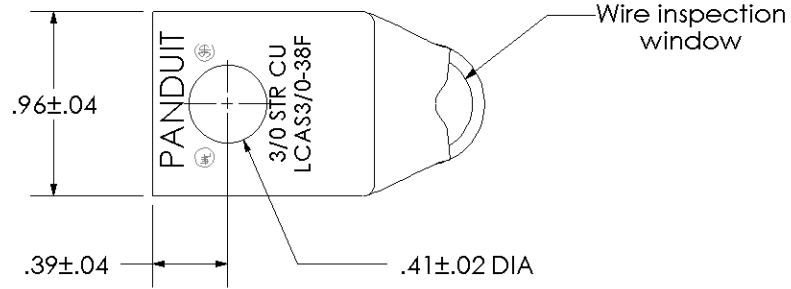

THIS COPY IS PROVIDED ON A RESTRICTED BASIS AND IS NOT TO BE USED IN ANY WAY DETRIMENTAL TO THE INTERESTS OF PANDUIT CORP.

Material	High Conductivity Seamless Copper Tube
Plating	Electro-Tin
Wire Size	3/0 AWG
Wire Type	Stranded Copper; Class B: Compact, Compressed or Concentric, Class C: Concentric
Wire Strip Length	7/8 in.
Stud Size	3/8 in.
UL Listed Wire Connector	Yes, for applications up to 35kv. Consult cable manufacturer for voltage stress relief instructions with applications greater than 2000 volts.
UL Temperature Rating	90° C
C.S.A Certified Wire Connector	Yes
Panduit Color Code on Barrel	ORANGE
Panduit Die Index No. on Barrel	P50
Alternate Industry Die Index No. ( ) on Barrel	(14)

**PANDUIT CORP. TINLEY PARK, ILLINOIS**

LCAS3/0-38F-X  
Copper Lug - One-Hole, Short Barrel, 90° Angle Tongue

00	9/02	SAB	DRL
REV	DATE	BY	CHK

RELEASED

10326

DESCRIPTION

ECN

SCALE  
N/A