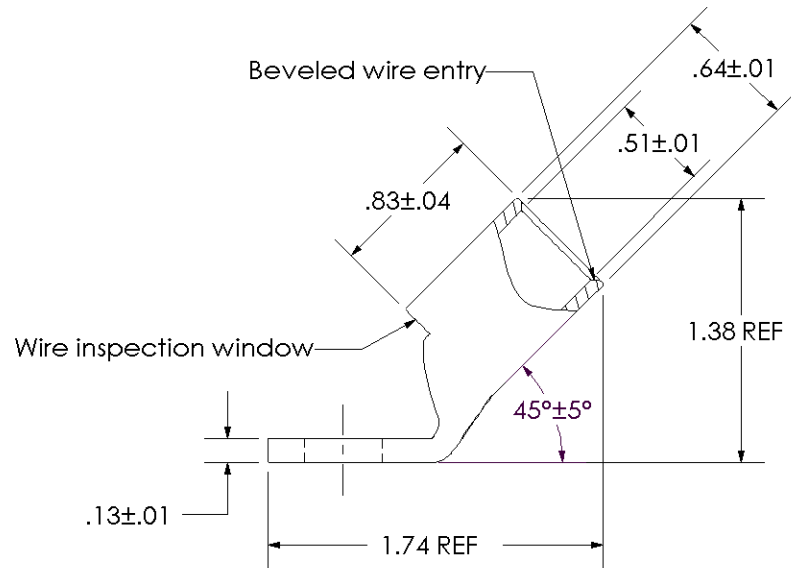

THIS COPY IS PROVIDED ON A RESTRICTED BASIS AND IS NOT TO BE USED IN ANY WAY DETRIMENTAL TO THE INTERESTS OF PANDUIT CORP.

Material	High Conductivity Seamless Copper Tube
Plating	Electro-Tin
Wire Size	3/0 AWG
Wire Type	Stranded Copper; Class B: Compact, Compressed or Concentric, Class C: Concentric
Wire Strip Length	7/8 in.
Stud Size	3/8 in.
UL Listed Wire Connector	Yes, for applications up to 35kv. Consult cable manufacturer for voltage stress relief instructions with applications greater than 2000 volts.
UL Temperature Rating	90° C
C.S.A Certified Wire Connector	Yes
Panduit Color Code on Barrel	ORANGE
Panduit Die Index No. on Barrel	P50
Alternate Industry Die Index No. ( ) on Barrel	(14)

00	8/02	SAB	DRL	RELEASED	10325
REV	DATE	BY	CHK	DESCRIPTION	ECN

**PANDUIT CORP. TINLEY PARK, ILLINOIS**

LCAS3/0-38H-X  
Copper Lug - One-Hole, Short Barrel, 45° Angle Tongue

SCALE N/A DRAWING NO / CAD FILE LCAS3\_0-38H-CUST