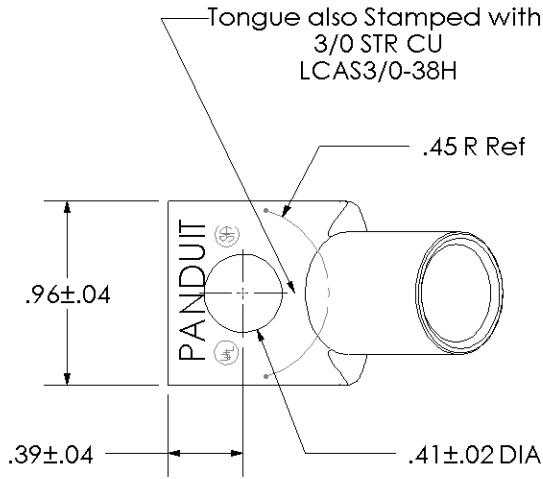

THIS COPY IS PROVIDED ON A RESTRICTED BASIS AND IS NOT TO BE USED IN ANY WAY DETRIMENTAL TO THE INTERESTS OF PANDUIT CORP.

Material	High Conductivity Seamless Copper Tube
Plating	Electro-Tin
Wire Size	3/0 AWG
Wire Type	Stranded Copper; Class B: Compact, Compressed or Concentric, Class C: Concentric
Wire Strip Length	7/8 in.
Stud Size	3/8 in.
UL Listed Wire Connector	Yes, for applications up to 35kv. Consult cable manufacturer for voltage stress relief instructions with applications greater than 2000 volts.
UL Temperature Rating	90° C
C.S.A Certified Wire Connector	Yes
Panduit Color Code on Barrel	ORANGE
Panduit Die Index No. on Barrel	P50
Alternate Industry Die Index No. ( ) on Barrel	(14)

00	8/02	SAB	DRL	RELEASED	10325
REV	DATE	BY	CHK	DESCRIPTION	ECN

**PANDUIT CORP. TINLEY PARK, ILLINOIS**

LCAS3/0-38H-X  
Copper Lug - One-Hole, Short Barrel, 45° Angle Tongue

SCALE N/A DRAWING NO / CAD FILE LCAS3\_0-38H-CUST