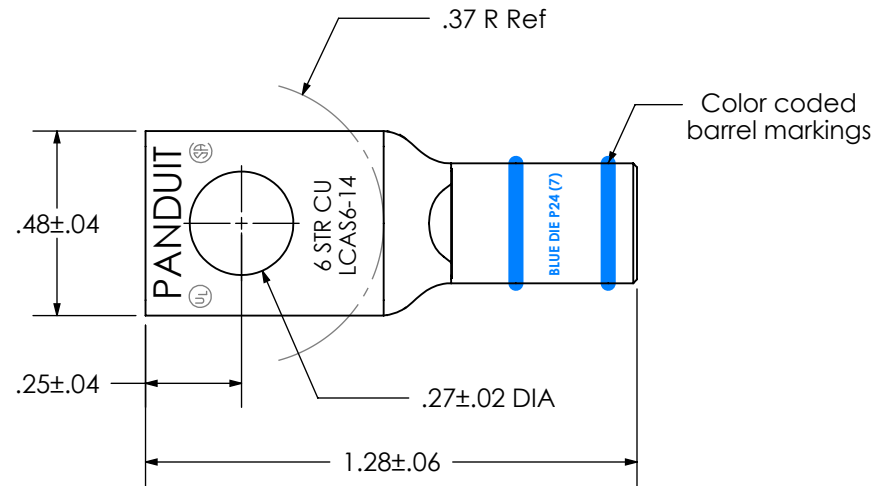

THIS COPY IS PROVIDED ON A RESTRICTED BASIS AND IS NOT TO BE USED IN ANY WAY DETRIMENTAL TO THE INTERESTS OF PANDUIT CORP.

Material	High Conductivity Seamless Copper Tube
Plating	Electro-Tin
Wire Size	6 AWG
Wire Type	Stranded Copper; Class B: Compact, Compressed or Concentric, Class C: Concentric
Wire Strip Length	9/16 in.
Stud Size	1/4 in.
UL Listed Wire Connector	Yes, for applications up to 35kv. Consult cable manufacturer for voltage stress relief instructions with applications greater than 2000 volts.
UL Temperature Rating	90° C
C.S.A Certified Wire Connector	Yes
Panduit Color Code on Barrel	BLUE
Panduit Die Index No. on Barrel	P24
Alternate Industry Die Index No. ( ) on Barrel	(7)

REV	DATE	BY	CHK	DESCRIPTION	ECN	-R	SUP	SCALE	DRAWING NO / CAD FILE
02	4/12	JHNU	JHNU	REMOVED NAVY NUMBER FROM STAMP	N10881VB-LCAS6-14-CUST	RGB	RGB	N/A	LCAS6-14-CUST

**PANDUIT CORP. TINLEY PARK, ILLINOIS**

LCAS6-14-L  
Copper Lug - One-Hole, Short Barrel