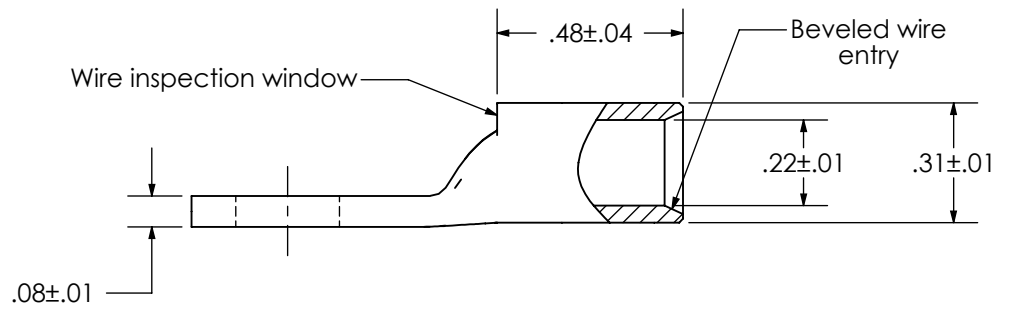

THIS COPY IS PROVIDED ON A RESTRICTED BASIS AND IS NOT TO BE USED IN ANY WAY DETRIMENTAL TO THE INTERESTS OF PANDUIT CORP.

Material	High Conductivity Seamless Copper Tube
Plating	Electro-Tin
Wire Size	6 AWG
Wire Type	Stranded Copper; Class B: Compact, Compressed or Concentric, Class C: Concentric
Wire Strip Length	9/16 in.
Stud Size	1/4 in.
UL Listed Wire Connector	Yes, for applications up to 35kv. Consult cable manufacturer for voltage stress relief instructions with applications greater than 2000 volts.
UL Temperature Rating	90° C
C.S.A Certified Wire Connector	Yes
Panduit Color Code on Barrel	BLUE
Panduit Die Index No. on Barrel	P24
Alternate Industry Die Index No. ( ) on Barrel	(7)