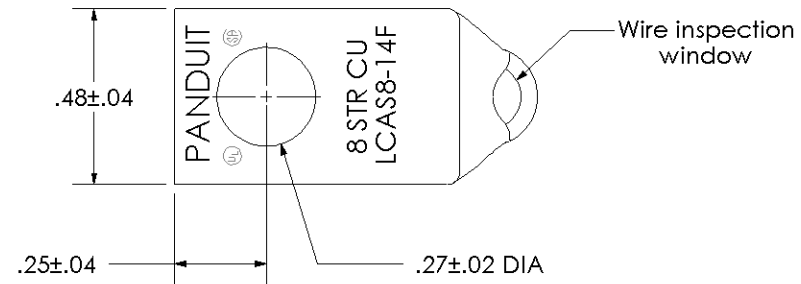

THIS COPY IS PROVIDED ON A RESTRICTED BASIS AND IS NOT TO BE USED IN ANY WAY DETRIMENTAL TO THE INTERESTS OF PANDUIT CORP.

Material	High Conductivity Seamless Copper Tube
Plating	Electro-Tin
Wire Size	8 AWG
Wire Type	Stranded Copper; Class B: Compact, Compressed or Concentric, Class C: Concentric
Wire Strip Length	1/2 in.
Stud Size	1/4 in.
UL Listed Wire Connector	Yes, for applications up to 35kv. Consult cable manufacturer for voltage stress relief instructions with applications greater than 2000 volts.
UL Temperature Rating	90° C
C.S.A Certified Wire Connector	Yes
Panduit Color Code on Barrel	RED
Panduit Die Index No. on Barrel	P21
Alternate Industry Die Index No. () on Barrel	N/A

01	4-03	PWS	PWS	REMOVED PANDUIT FROM BARREL MARKINGS	10790
REV	DATE	BY	CHK	DESCRIPTION	ECN

PANDUIT CORP. TINLEY PARK, ILLINOIS

LCAS8-14F-L
Copper Lug - One-Hole, Short Barrel, 90° Angle Tongue

SCALE N/A DRAWING NO / CAD FILE LCAS8-14F-CUST