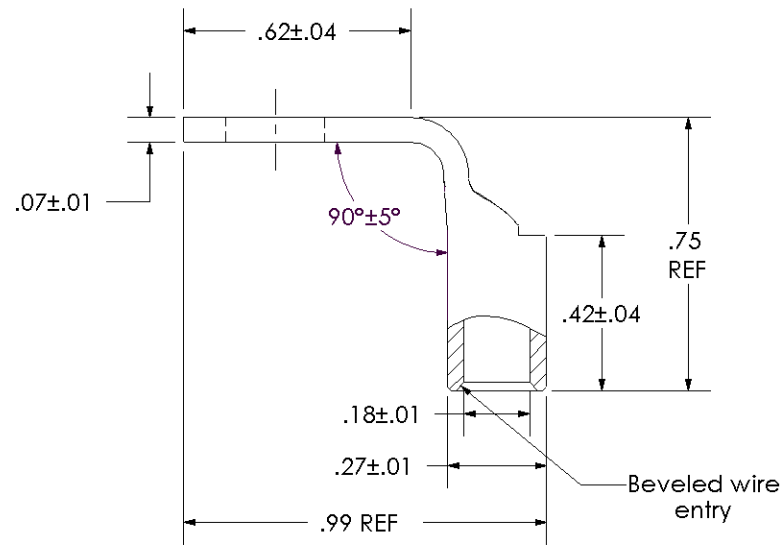

THIS COPY IS PROVIDED ON A RESTRICTED BASIS AND IS NOT TO BE USED IN ANY WAY DETRIMENTAL TO THE INTERESTS OF PANDUIT CORP.

Material	High Conductivity Seamless Copper Tube
Plating	Electro-Tin
Wire Size	8 AWG
Wire Type	Stranded Copper; Class B: Compact, Compressed or Concentric, Class C: Concentric
Wire Strip Length	1/2 in.
Stud Size	1/4 in.
UL Listed Wire Connector	Yes, for applications up to 35kv. Consult cable manufacturer for voltage stress relief instructions with applications greater than 2000 volts.
UL Temperature Rating	90° C
C.S.A Certified Wire Connector	Yes
Panduit Color Code on Barrel	RED
Panduit Die Index No. on Barrel	P21
Alternate Industry Die Index No. () on Barrel	N/A

01	4-03	PWS	PWS	REMOVED PANDUIT FROM BARREL MARKINGS	10790
REV	DATE	BY	CHK	DESCRIPTION	ECN

PANDUIT CORP. TINLEY PARK, ILLINOIS

LCAS8-14F-L
Copper Lug - One-Hole, Short Barrel, 90° Angle Tongue

SCALE N/A DRAWING NO / CAD FILE LCAS8-14F-CUST