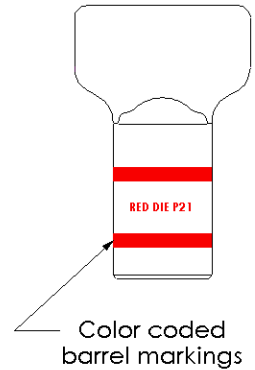

THIS COPY IS PROVIDED ON A RESTRICTED BASIS AND IS NOT TO BE USED IN ANY WAY DETRIMENTAL TO THE INTERESTS OF PANDUIT CORP.

Material	High Conductivity Seamless Copper Tube
Plating	Electro-Tin
Wire Size	8 AWG
Wire Type	Stranded Copper; Class B: Compact, Compressed or Concentric, Class C: Concentric
Wire Strip Length	1/2 in.
Stud Size	1/4 in.
UL Listed Wire Connector	Yes, for applications up to 35kv. Consult cable manufacturer for voltage stress relief instructions with applications greater than 2000 volts.
UL Temperature Rating	90° C
C.S.A Certified Wire Connector	Yes
Panduit Color Code on Barrel	RED
Panduit Die Index No. on Barrel	P21
Alternate Industry Die Index No. () on Barrel	N/A

01	4-03	PWS	PWS	REMOVED PANDUIT FROM BARREL MARKINGS	10790
REV	DATE	BY	CHK	DESCRIPTION	ECN

PANDUIT CORP. TINLEY PARK, ILLINOIS

LCAS8-14F-L
Copper Lug - One-Hole, Short Barrel, 90° Angle Tongue

SCALE N/A DRAWING NO / CAD FILE LCAS8-14F-CUST