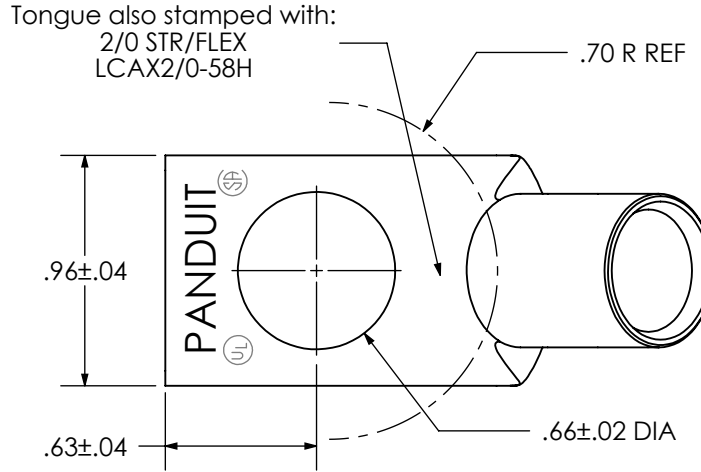

THIS COPY IS PROVIDED ON A RESTRICTED BASIS AND IS NOT TO BE USED IN ANY WAY DETRIMENTAL TO THE INTERESTS OF PANDUIT CORP.

Material	High Conductivity Seamless Copper Tube
Plating	Electro-Tin
Wire Size	2/0 STR/FLEX
Wire Type	Stranded Copper: Class B & C, Compact, Class G, H, I, K, M, Locomotive
Wire Strip Length	7/8 in.
Stud Size	5/8 in.
UL Listed Wire Connector	Yes, for applications up to 35kv. Consult cable manufacturer for voltage stress relief instructions with applications greater than 2000 volts.
UL Temperature Rating	90° C
C.S.A Certified Wire Connector	Yes
Panduit Color Code on Barrel	BLACK
Panduit Die Index No. on Barrel	P45
Alternate Industry Die Index No. () on Barrel	(13)

PANDUIT CORP. TINLEY PARK, ILLINOIS

LCAX2/0-58H-X
Copper Lug - One-Hole, Standard Flex Barrel, 45° Angle Tongue

00	11/06	JHNU	JSK
REV	DATE	BY	CHK

RELEASED

PC00608

DESCRIPTION

ECN

SCALE
N/A