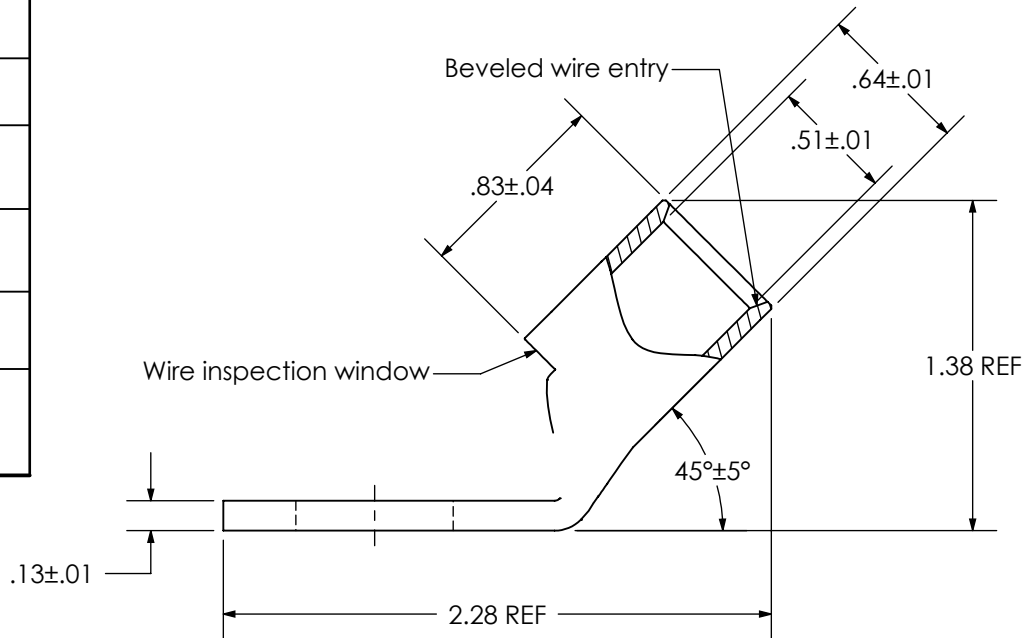

THIS COPY IS PROVIDED ON A RESTRICTED BASIS AND IS NOT TO BE USED IN ANY WAY DETRIMENTAL TO THE INTERESTS OF PANDUIT CORP.

Material	High Conductivity Seamless Copper Tube
Plating	Electro-Tin
Wire Size	2/0 STR/FLEX
Wire Type	Stranded Copper: Class B & C, Compact, Class G, H, I, K, M, Locomotive
Wire Strip Length	7/8 in.
Stud Size	5/8 in.
UL Listed Wire Connector	Yes, for applications up to 35kv. Consult cable manufacturer for voltage stress relief instructions with applications greater than 2000 volts.
UL Temperature Rating	90° C
C.S.A Certified Wire Connector	Yes
Panduit Color Code on Barrel	BLACK
Panduit Die Index No. on Barrel	P45
Alternate Industry Die Index No. () on Barrel	(13)

PANDUIT CORP. TINLEY PARK, ILLINOIS

LCAX2/0-58H-X
Copper Lug - One-Hole, Standard Flex Barrel, 45° Angle Tongue

00	11/06	JHNU	JSK
REV	DATE	BY	CHK

RELEASED

PC00608

DESCRIPTION

ECN

SCALE
N/A