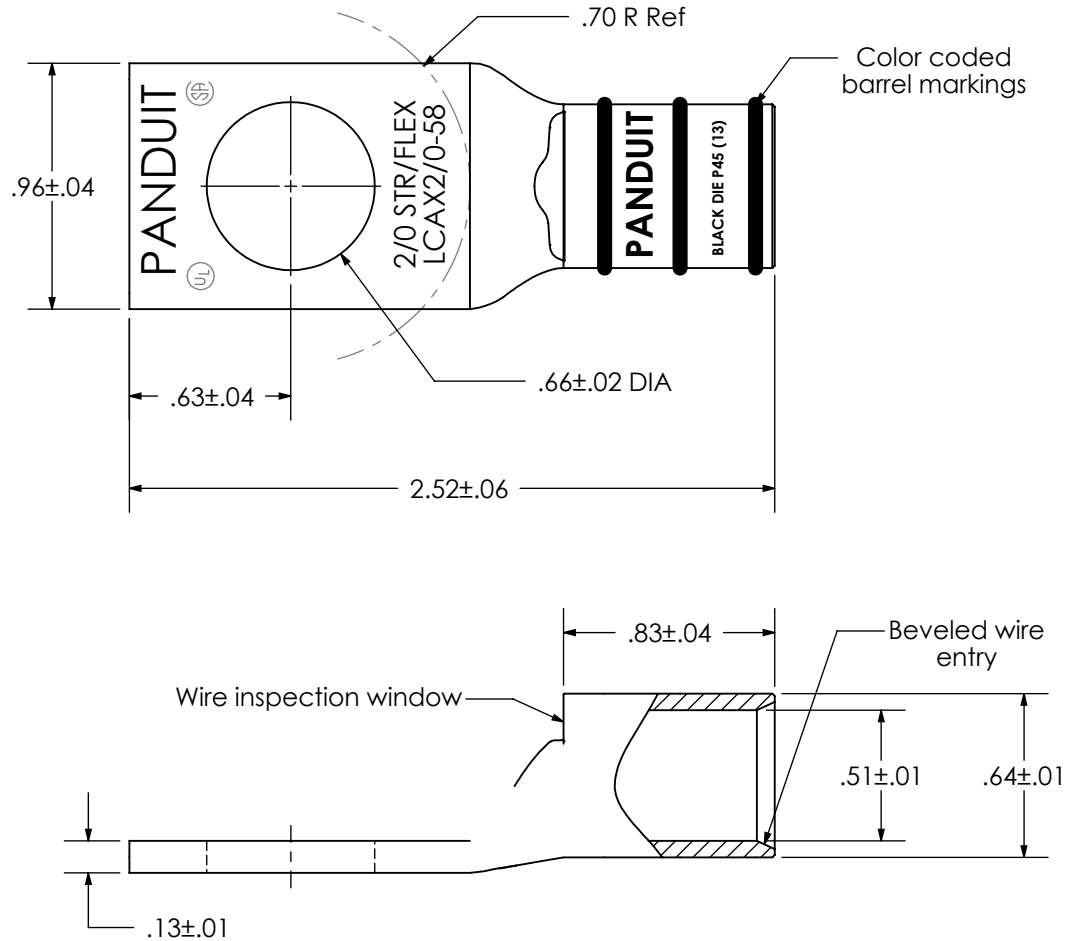

THIS COPY IS PROVIDED ON A RESTRICTED BASIS AND IS NOT TO BE USED IN ANY WAY DETRIMENTAL TO THE INTERESTS OF PANDUIT CORP.

Material	High Conductivity Seamless Copper Tube
Plating	Electro-Tin
Wire Size	2/0 STR/FLEX
Wire Type	Stranded Copper: Class B & C, Compact, Class G, H, I, K, M, Locomotive
Wire Strip Length	7/8 in.
Stud Size	5/8 in.
UL Listed Wire Connector	Yes, for applications up to 35kv. Consult cable manufacturer for voltage stress relief instructions with applications greater than 2000 volts.
UL Temperature Rating	90° C
C.S.A Certified Wire Connector	Yes
Panduit Color Code on Barrel	BLACK
Panduit Die Index No. on Barrel	P45
Alternate Industry Die Index No. ( ) on Barrel	(13)

00	11/06	JHNU	JSK	RELEASED	PC00608
<b>REV</b>	<b>DATE</b>	<b>BY</b>	<b>CHK</b>	<b>DESCRIPTION</b>	<b>ECN</b>

**PANDUIT CORP. TINLEY PARK, ILLINOIS**

LCAX2/0-58-X  
Copper Lug - One-Hole, Standard Flex Barrel