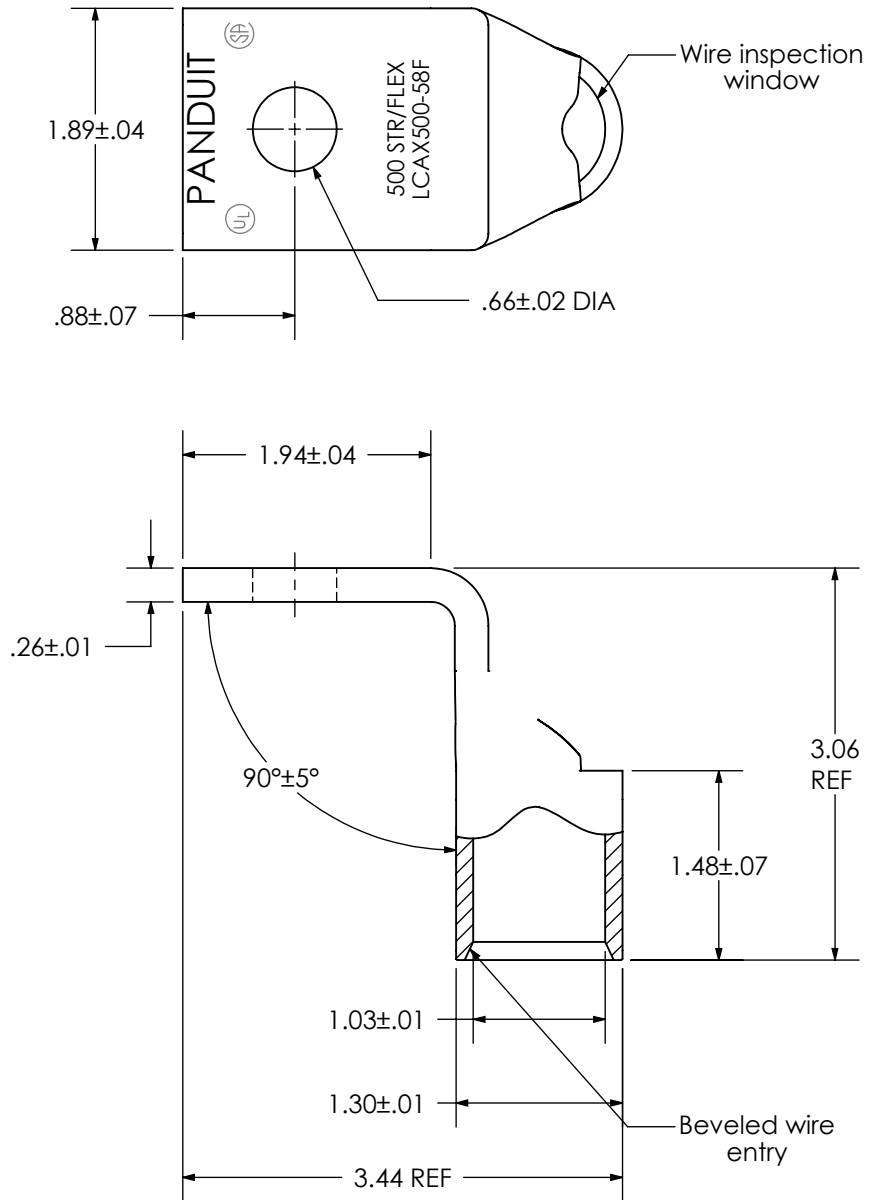

THIS COPY IS PROVIDED ON A RESTRICTED BASIS AND IS NOT TO BE USED IN ANY WAY DETRIMENTAL TO THE INTERESTS OF PANDUIT CORP.

Material	High Conductivity Seamless Copper Tube
Plating	Electro-Tin
Wire Size	500 STR/FLEX
Wire Type	Stranded Copper: Class G, H, I, K, M, Locomotive
Wire Strip Length	1-9/16 in.
Stud Size	5/8 in.
UL Listed Wire Connector	Yes, for applications up to 35kv. Consult cable manufacturer for voltage stress relief instructions with applications greater than 2000 volts.
UL Temperature Rating	90° C
C.S.A Certified Wire Connector	Yes
Panduit Color Code on Barrel	PINK
Panduit Die Index No. on Barrel	P99
Alternate Industry Die Index No. ( ) on Barrel	(L99)

REV	DATE	BY	CHK	DESCRIPTION	ECN	SCALE	DRAWING NO / CAD FILE
01	4/09	JHNU	JHNU	REVISED TOLERANCES: HOLE OFFSET WAS .04, BARREL LENGTH WAS .04		N/A	LCAX500-58F-CUST

**PANDUIT CORP. TINLEY PARK, ILLINOIS**

LCAX500-58F-6  
Copper Lug - One-Hole, Standard Flex Barrel, 90° Angle Tongue

SCALE N/A DRAWING NO / CAD FILE LCAX500-58F-CUST