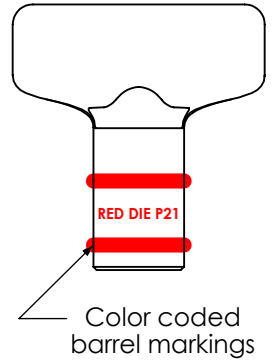

THIS COPY IS PROVIDED ON A RESTRICTED BASIS AND IS NOT TO BE USED IN ANY WAY DETRIMENTAL TO THE INTERESTS OF PANDUIT CORP.

Material	High Conductivity Seamless Copper Tube
Plating	Electro-Tin
Wire Size	8 STR/FLEX, 8 SOL, 6 SOL
Wire Type	Stranded Copper: Class B & C, Compact, Class G, H, I, K, M, Locomotive
Wire Strip Length	1/2 in.
Stud Size	1/2 in.
UL Listed Wire Connector	Yes, for applications up to 35kv. Consult cable manufacturer for voltage stress relief instructions with applications greater than 2000 volts.
UL Temperature Rating	90° C
C.S.A Certified Wire Connector	N/A
Panduit Color Code on Barrel	RED
Panduit Die Index No. on Barrel	P21
Alternate Industry Die Index No. () on Barrel	N/A

REV	DATE	BY	CHK	DESCRIPTION	ECN
00	6/17	JHNU	JHNU	DRAWING RELEASED	022599

PANDUIT CORP. TINLEY PARK, ILLINOIS

LCAX8-12F-L
Copper Lug - One-Hole, Standard Flex Barrel, 90° Angle Tongue

SCALE N/A DRAWING NO / CAD FILE LCAX8-12F-CUST