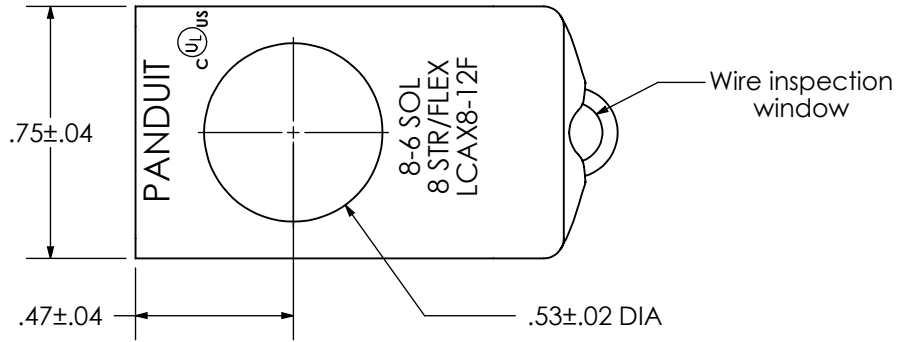

THIS COPY IS PROVIDED ON A RESTRICTED BASIS AND IS NOT TO BE USED IN ANY WAY DETRIMENTAL TO THE INTERESTS OF PANDUIT CORP.

Material	High Conductivity Seamless Copper Tube
Plating	Electro-Tin
Wire Size	8 STR/FLEX, 8 SOL, 6 SOL
Wire Type	Stranded Copper: Class B & C, Compact, Class G, H, I, K, M, Locomotive
Wire Strip Length	1/2 in.
Stud Size	1/2 in.
UL Listed Wire Connector	Yes, for applications up to 35kv. Consult cable manufacturer for voltage stress relief instructions with applications greater than 2000 volts.
UL Temperature Rating	90° C
C.S.A Certified Wire Connector	N/A
Panduit Color Code on Barrel	RED
Panduit Die Index No. on Barrel	P21
Alternate Industry Die Index No. () on Barrel	N/A

REV	DATE	BY	CHK	DESCRIPTION	ECN
00	6/17	JHNU	JHNU	DRAWING RELEASED	022599

PANDUIT CORP. TINLEY PARK, ILLINOIS

LCAX8-12F-L
Copper Lug - One-Hole, Standard Flex Barrel, 90° Angle Tongue

SCALE N/A DRAWING NO / CAD FILE LCAX8-12F-CUST