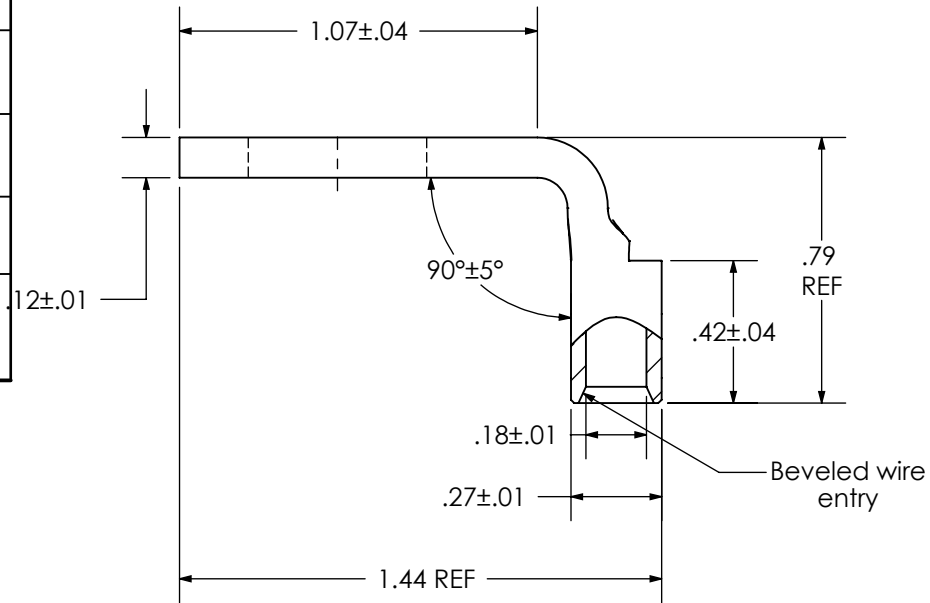

THIS COPY IS PROVIDED ON A RESTRICTED BASIS AND IS NOT TO BE USED IN ANY WAY DETRIMENTAL TO THE INTERESTS OF PANDUIT CORP.

Material	High Conductivity Seamless Copper Tube
Plating	Electro-Tin
Wire Size	8 STR/FLEX, 8 SOL, 6 SOL
Wire Type	Stranded Copper: Class B & C, Compact, Class G, H, I, K, M, Locomotive
Wire Strip Length	1/2 in.
Stud Size	1/2 in.
UL Listed Wire Connector	Yes, for applications up to 35kv. Consult cable manufacturer for voltage stress relief instructions with applications greater than 2000 volts.
UL Temperature Rating	90° C
C.S.A Certified Wire Connector	N/A
Panduit Color Code on Barrel	RED
Panduit Die Index No. on Barrel	P21
Alternate Industry Die Index No. () on Barrel	N/A

REV	DATE	BY	CHK	DESCRIPTION	ECN
00	6/17	JHNU	JHNU	DRAWING RELEASED	022599

PANDUIT CORP. TINLEY PARK, ILLINOIS

LCAX8-12F-L
Copper Lug - One-Hole, Standard Flex Barrel, 90° Angle Tongue

SCALE N/A DRAWING NO / CAD FILE LCAX8-12F-CUST