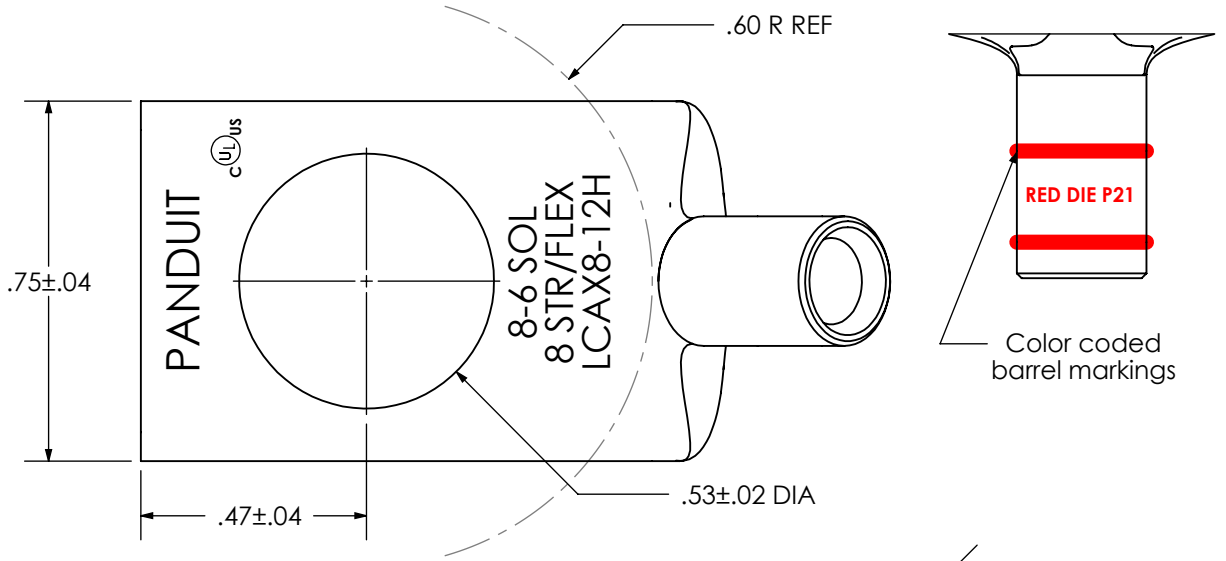

THIS COPY IS PROVIDED ON A RESTRICTED BASIS AND IS NOT TO BE USED IN ANY WAY DETRIMENTAL TO THE INTERESTS OF PANDUIT CORP.

Material	High Conductivity Seamless Copper Tube
Plating	Electro-Tin
Wire Size	8 STR/FLEX, 8 SOL, 6 SOL
Wire Type	Stranded Copper: Class B & C, Compact, Class G, H, I, K, M, Locomotive
Wire Strip Length	1/2 in.
Stud Size	1/2 in.
UL Listed Wire Connector	Yes, for applications up to 35kv. Consult cable manufacturer for voltage stress relief instructions with applications greater than 2000 volts.
UL Temperature Rating	90° C
C.S.A Certified Wire Connector	N/A
Panduit Color Code on Barrel	RED
Panduit Die Index No. on Barrel	P21
Alternate Industry Die Index No. ( ) on Barrel	N/A

00	6/17	JHNU	JHNU	DRAWING RELEASED	022599
<b>REV</b>	<b>DATE</b>	<b>BY</b>	<b>CHK</b>	<b>DESCRIPTION</b>	<b>ECN</b>

**PANDUIT CORP. TINLEY PARK, ILLINOIS**

LCAX8-12H-L  
Copper Lug - One-Hole, Standard Flex Barrel, 45° Angle Tongue

SCALE N/A DRAWING NO / CAD FILE LCAX8-12H-CUST