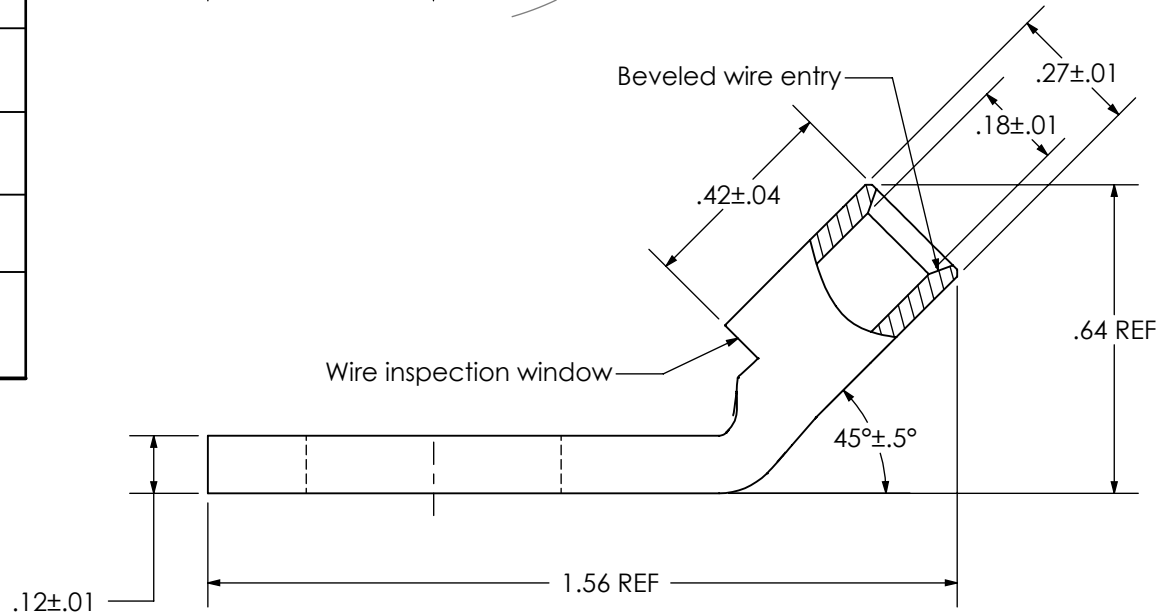

THIS COPY IS PROVIDED ON A RESTRICTED BASIS AND IS NOT TO BE USED IN ANY WAY DETRIMENTAL TO THE INTERESTS OF PANDUIT CORP.

Material	High Conductivity Seamless Copper Tube
Plating	Electro-Tin
Wire Size	8 STR/FLEX, 8 SOL, 6 SOL
Wire Type	Stranded Copper: Class B & C, Compact, Class G, H, I, K, M, Locomotive
Wire Strip Length	1/2 in.
Stud Size	1/2 in.
UL Listed Wire Connector	Yes, for applications up to 35kv. Consult cable manufacturer for voltage stress relief instructions with applications greater than 2000 volts.
UL Temperature Rating	90° C
C.S.A Certified Wire Connector	N/A
Panduit Color Code on Barrel	RED
Panduit Die Index No. on Barrel	P21
Alternate Industry Die Index No. ( ) on Barrel	N/A