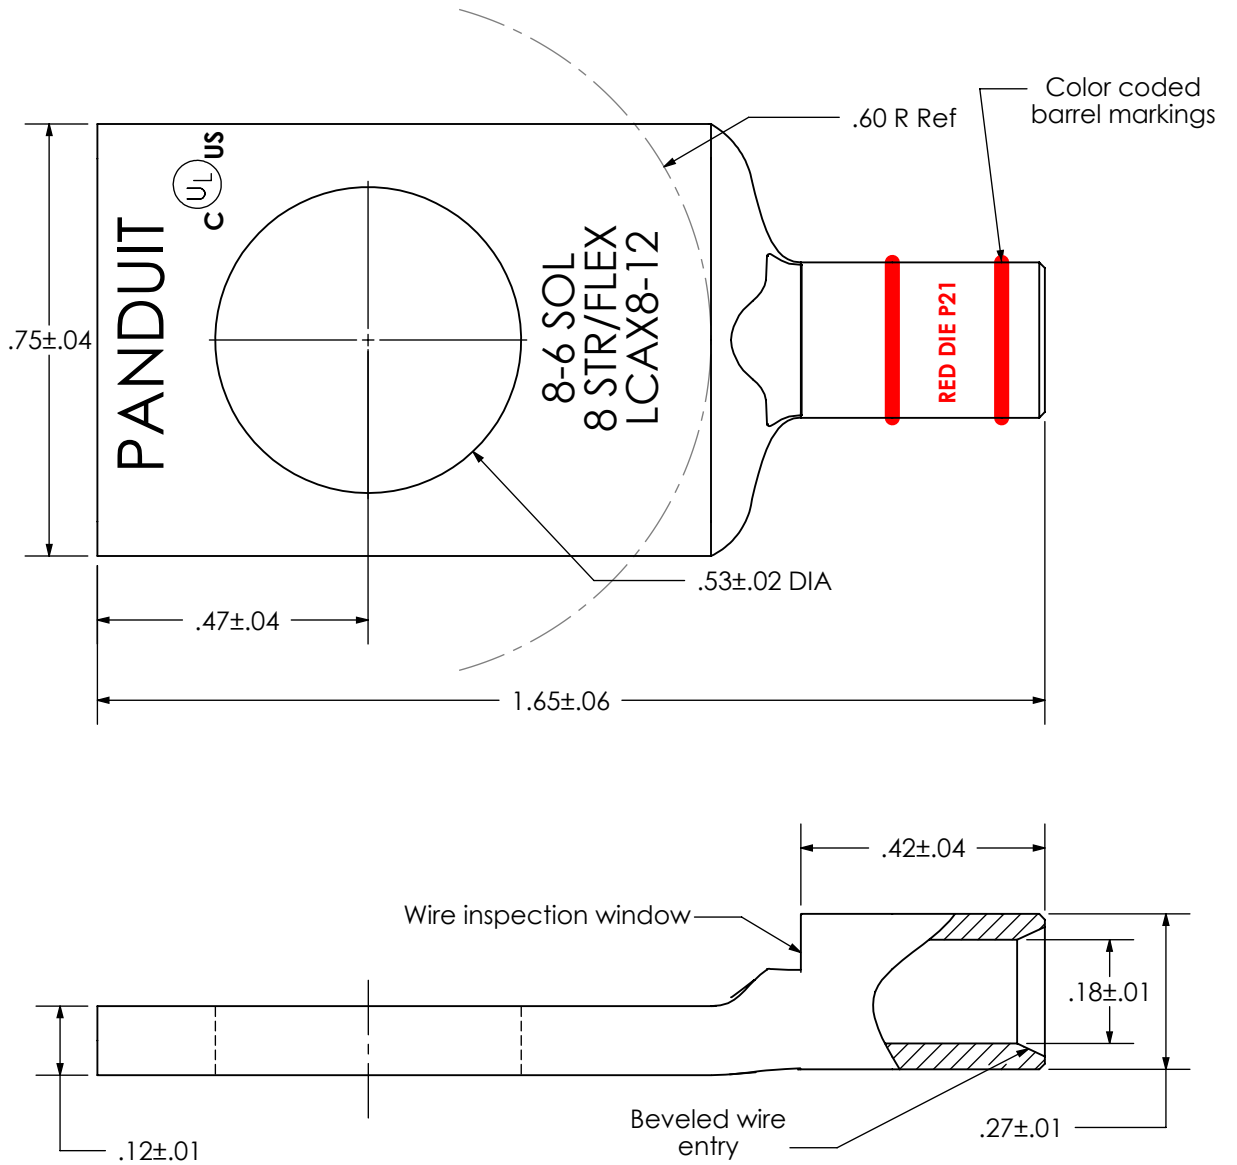

THIS COPY IS PROVIDED ON A RESTRICTED BASIS AND IS NOT TO BE USED IN ANY WAY DETRIMENTAL TO THE INTERESTS OF PANDUIT CORP.

Material	High Conductivity Seamless Copper Tube
Plating	Electro-Tin
Wire Size	8 STR/FLEX, 8 SOL, 6 SOL
Wire Type	Stranded Copper: Class B & C, Compact, Class G, H, I, K, M, Locomotive
Wire Strip Length	1/2 in.
Stud Size	1/2 in.
UL Listed Wire Connector	Yes, for applications up to 35kv. Consult cable manufacturer for voltage stress relief instructions with applications greater than 2000 volts.
UL Temperature Rating	90° C
C.S.A Certified Wire Connector	N/A
Panduit Color Code on Barrel	RED
Panduit Die Index No. on Barrel	P21
Alternate Industry Die Index No. ( ) on Barrel	N/A

00	6/17	JHNU	JHNU	DRAWING RELEASED	022599
REV	DATE	BY	CHK	DESCRIPTION	ECN

**PANDUIT CORP. TINLEY PARK, ILLINOIS**

LCAX8-12-L  
Copper Lug - One-Hole, Standard Flex Barrel

SCALE N/A DRAWING NO / CAD FILE LCAX8-12-CUST