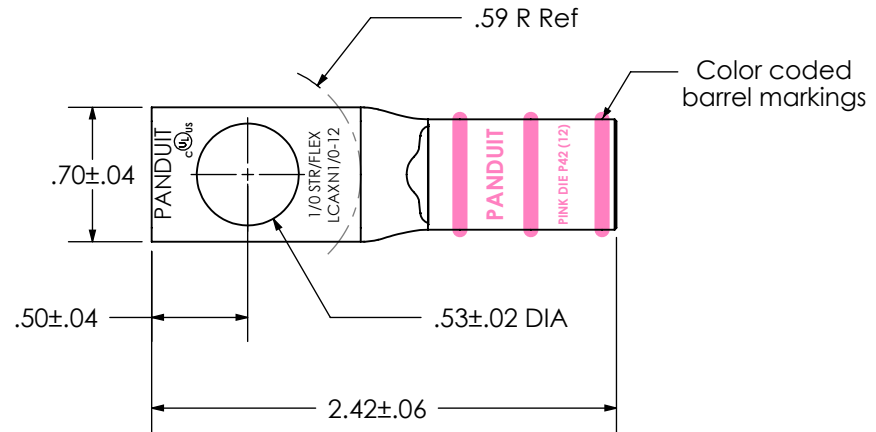

THIS COPY IS PROVIDED ON A RESTRICTED BASIS AND IS NOT TO BE USED IN ANY WAY DETRIMENTAL TO THE INTERESTS OF PANDUIT CORP.

Material	High Conductivity Seamless Copper Tube
Plating	Electro-Tin
Wire Size	1/0 STR/FLEX
Wire Type	Stranded Copper: Class B & C, Compact, Class G, H, I, K, M, Locomotive
Wire Strip Length	1-1/16 in.
Stud Size	1/2 in.
UL Listed Wire Connector	Yes, for applications up to 35kv. Consult cable manufacturer for voltage stress relief instructions with applications greater than 2000 volts.
UL Temperature Rating	90° C
C.S.A Certified Wire Connector	N/A
Panduit Color Code on Barrel	PINK
Panduit Die Index No. on Barrel	P42
Alternate Industry Die Index No. ( ) on Barrel	(12)

REV	DATE	BY	CHK	APR	DESCRIPTION	ECN
00	12/16	JHNU	JHNU	RGB	DRAWING RELEASED	00159NBL-LCAXN1/0-12-CUST

**PANDUIT CORP. TINLEY PARK, ILLINOIS**

LCAXN1/0-12-X  
Copper Lug - One-Hole, Narrow Tongue, Standard Flex Barrel