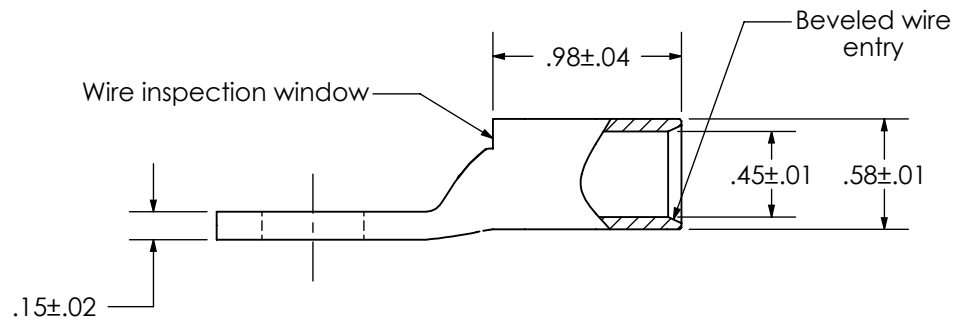

THIS COPY IS PROVIDED ON A RESTRICTED BASIS AND IS NOT TO BE USED IN ANY WAY DETRIMENTAL TO THE INTERESTS OF PANDUIT CORP.

Material	High Conductivity Seamless Copper Tube
Plating	Electro-Tin
Wire Size	1/0 STR/FLEX
Wire Type	Stranded Copper: Class B & C, Compact, Class G, H, I, K, M, Locomotive
Wire Strip Length	1-1/16 in.
Stud Size	1/2 in.
UL Listed Wire Connector	Yes, for applications up to 35kv. Consult cable manufacturer for voltage stress relief instructions with applications greater than 2000 volts.
UL Temperature Rating	90° C
C.S.A Certified Wire Connector	N/A
Panduit Color Code on Barrel	PINK
Panduit Die Index No. on Barrel	P42
Alternate Industry Die Index No. ( ) on Barrel	(12)