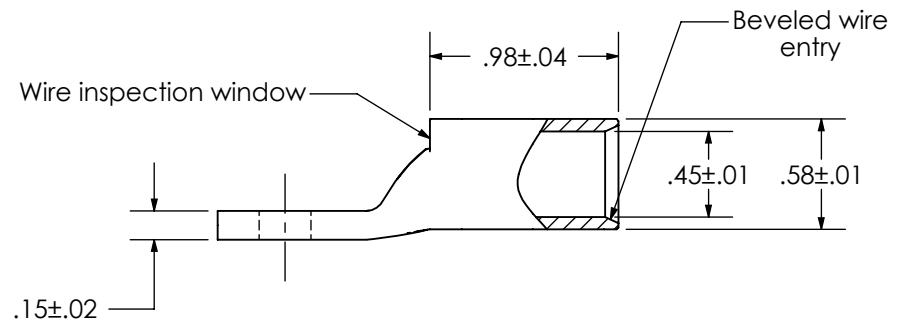

THIS COPY IS PROVIDED ON A RESTRICTED BASIS AND IS NOT TO BE USED IN ANY WAY DETRIMENTAL TO THE INTERESTS OF PANDUIT CORP.

Material	High Conductivity Seamless Copper Tube
Plating	Electro-Tin
Wire Size	1/0 STR/FLEX
Wire Type	Stranded Copper: Class B & C, Compact, Class G, H, I, K, M, Locomotive
Wire Strip Length	1-1/16 in.
Stud Size	1/4 in.
UL Listed Wire Connector	Yes, for applications up to 35kv. Consult cable manufacturer for voltage stress relief instructions with applications greater than 2000 volts.
UL Temperature Rating	90° C
C.S.A Certified Wire Connector	N/A
Panduit Color Code on Barrel	PINK
Panduit Die Index No. on Barrel	P42
Alternate Industry Die Index No. () on Barrel	(12)