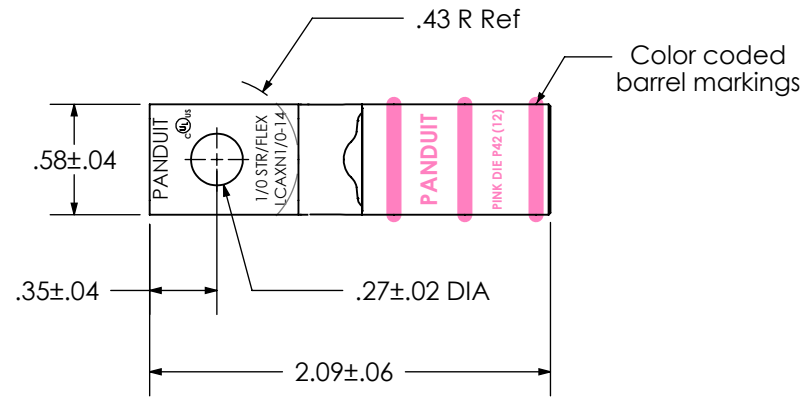

THIS COPY IS PROVIDED ON A RESTRICTED BASIS AND IS NOT TO BE USED IN ANY WAY DETRIMENTAL TO THE INTERESTS OF PANDUIT CORP.

Material	High Conductivity Seamless Copper Tube
Plating	Electro-Tin
Wire Size	1/0 STR/FLEX
Wire Type	Stranded Copper: Class B & C, Compact, Class G, H, I, K, M, Locomotive
Wire Strip Length	1-1/16 in.
Stud Size	1/4 in.
UL Listed Wire Connector	Yes, for applications up to 35kv. Consult cable manufacturer for voltage stress relief instructions with applications greater than 2000 volts.
UL Temperature Rating	90° C
C.S.A Certified Wire Connector	N/A
Panduit Color Code on Barrel	PINK
Panduit Die Index No. on Barrel	P42
Alternate Industry Die Index No. () on Barrel	(12)

REV	DATE	BY	CHK	APR	DESCRIPTION	ECN
00	12/16	JHNU	JHNU	RGB	DRAWING RELEASED	00159NBI-LCAXN1/0-14-CUST

PANDUIT CORP. TINLEY PARK, ILLINOIS

LCAXN1/0-14-X
Copper Lug - One-Hole, Narrow Tongue, Standard Flex Barrel