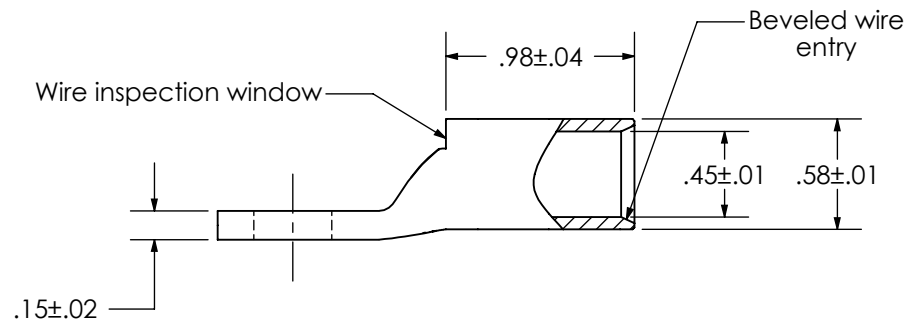

THIS COPY IS PROVIDED ON A RESTRICTED BASIS AND IS NOT TO BE USED IN ANY WAY DETRIMENTAL TO THE INTERESTS OF PANDUIT CORP.

Material	High Conductivity Seamless Copper Tube
Plating	Electro-Tin
Wire Size	1/0 STR/FLEX
Wire Type	Stranded Copper: Class B & C, Compact, Class G, H, I, K, M, Locomotive
Wire Strip Length	1-1/16 in.
Stud Size	3/8 in.
UL Listed Wire Connector	Yes, for applications up to 35kv. Consult cable manufacturer for voltage stress relief instructions with applications greater than 2000 volts.
UL Temperature Rating	90° C
C.S.A Certified Wire Connector	N/A
Panduit Color Code on Barrel	PINK
Panduit Die Index No. on Barrel	P42
Alternate Industry Die Index No. () on Barrel	(12)