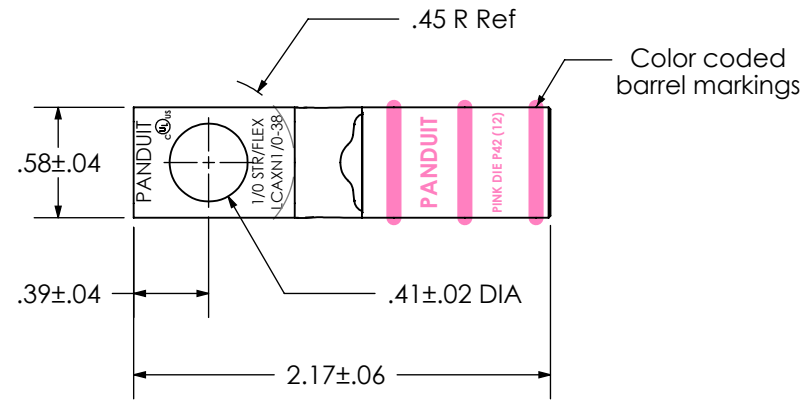

THIS COPY IS PROVIDED ON A RESTRICTED BASIS AND IS NOT TO BE USED IN ANY WAY DETRIMENTAL TO THE INTERESTS OF PANDUIT CORP.

Material	High Conductivity Seamless Copper Tube
Plating	Electro-Tin
Wire Size	1/0 STR/FLEX
Wire Type	Stranded Copper: Class B & C, Compact, Class G, H, I, K, M, Locomotive
Wire Strip Length	1-1/16 in.
Stud Size	3/8 in.
UL Listed Wire Connector	Yes, for applications up to 35kv. Consult cable manufacturer for voltage stress relief instructions with applications greater than 2000 volts.
UL Temperature Rating	90° C
C.S.A Certified Wire Connector	N/A
Panduit Color Code on Barrel	PINK
Panduit Die Index No. on Barrel	P42
Alternate Industry Die Index No. () on Barrel	(12)

00	12/16	JHNU	JHNU	RGB	DRAWING RELEASED	00159NBK-LCAXN1/0-38-CUST
REV	DATE	BY	CHK	APR	DESCRIPTION	ECN

PANDUIT CORP. TINLEY PARK, ILLINOIS

LCAXN1/0-38-X
Copper Lug - One-Hole, Narrow Tongue, Standard Flex Barrel