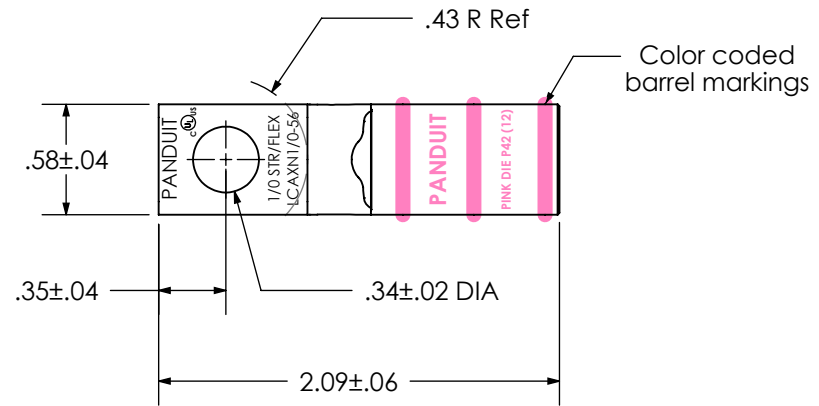

THIS COPY IS PROVIDED ON A RESTRICTED BASIS AND IS NOT TO BE USED IN ANY WAY DETRIMENTAL TO THE INTERESTS OF PANDUIT CORP.

Material	High Conductivity Seamless Copper Tube
Plating	Electro-Tin
Wire Size	1/0 STR/FLEX
Wire Type	Stranded Copper: Class B & C, Compact, Class G, H, I, K, M, Locomotive
Wire Strip Length	1-1/16 in.
Stud Size	5/16 in.
UL Listed Wire Connector	Yes, for applications up to 35kv. Consult cable manufacturer for voltage stress relief instructions with applications greater than 2000 volts.
UL Temperature Rating	90° C
C.S.A Certified Wire Connector	N/A
Panduit Color Code on Barrel	PINK
Panduit Die Index No. on Barrel	P42
Alternate Industry Die Index No. ( ) on Barrel	(12)

**PRELIMINARY**

				<b>PANDUIT CORP. TINLEY PARK, ILLINOIS</b>	
				LCAXN1/0-56-X Copper Lug - One-Hole, Narrow Tongue, Standard Flex Barrel	
00	12/16	JHNU	JHNU	DRAWING RELEASED	
<b>REV</b>	<b>DATE</b>	<b>BY</b>	<b>CHK</b>	<b>DESCRIPTION</b>	<b>ECN</b> <b>SCALE</b> <b>DRAWING NO / CAD FILE</b>
					N/A LCAXN1_0-56-CUST