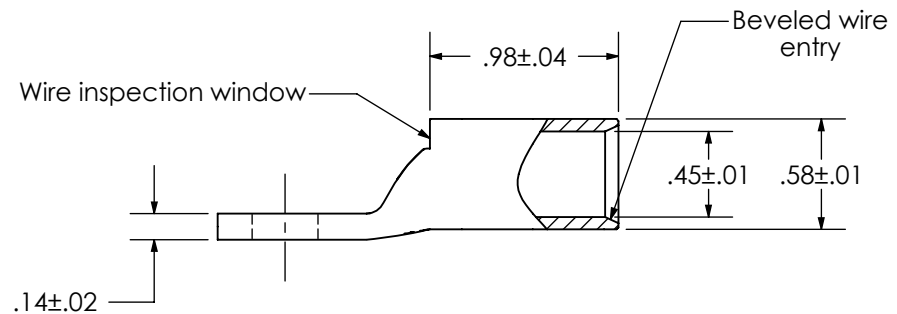

THIS COPY IS PROVIDED ON A RESTRICTED BASIS AND IS NOT TO BE USED IN ANY WAY DETRIMENTAL TO THE INTERESTS OF PANDUIT CORP.

Material	High Conductivity Seamless Copper Tube
Plating	Electro-Tin
Wire Size	1/0 STR/FLEX
Wire Type	Stranded Copper: Class B & C, Compact, Class G, H, I, K, M, Locomotive
Wire Strip Length	1-1/16 in.
Stud Size	5/16 in.
UL Listed Wire Connector	Yes, for applications up to 35kv. Consult cable manufacturer for voltage stress relief instructions with applications greater than 2000 volts.
UL Temperature Rating	90° C
C.S.A Certified Wire Connector	N/A
Panduit Color Code on Barrel	PINK
Panduit Die Index No. on Barrel	P42
Alternate Industry Die Index No. ( ) on Barrel	(12)