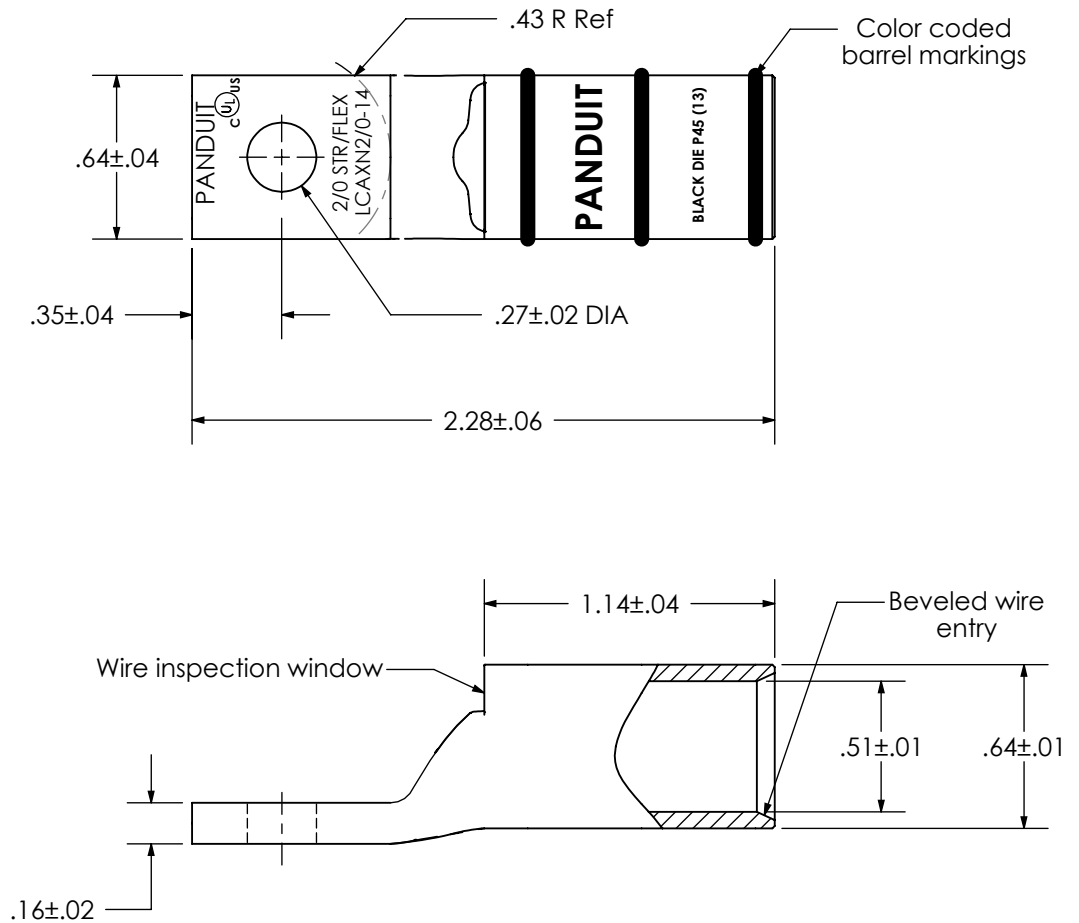

THIS COPY IS PROVIDED ON A RESTRICTED BASIS AND IS NOT TO BE USED IN ANY WAY DETRIMENTAL TO THE INTERESTS OF PANDUIT CORP.

Material	High Conductivity Seamless Copper Tube
Plating	Electro-Tin
Wire Size	2/0 STR/FLEX
Wire Type	Stranded Copper: Class B & C, Compact, Class G, H, I, K, M, Locomotive
Wire Strip Length	1-3/16 in.
Stud Size	1/4 in.
UL Listed Wire Connector	Yes, for applications up to 35kv. Consult cable manufacturer for voltage stress relief instructions with applications greater than 2000 volts.
UL Temperature Rating	90° C
C.S.A Certified Wire Connector	N/A
Panduit Color Code on Barrel	BLACK
Panduit Die Index No. on Barrel	P45
Alternate Industry Die Index No. () on Barrel	(13)

00	12/16	JHNU	JHNU	RGB	DRAWING RELEASED	00159NBM-LCAXN2/0-14-CUST
REV	DATE	BY	CHK	APR	DESCRIPTION	ECN

PANDUIT CORP. TINLEY PARK, ILLINOIS

LCAXN2/0-14-X
Copper Lug - One-Hole, Narrow Tongue, Standard Flex Barrel