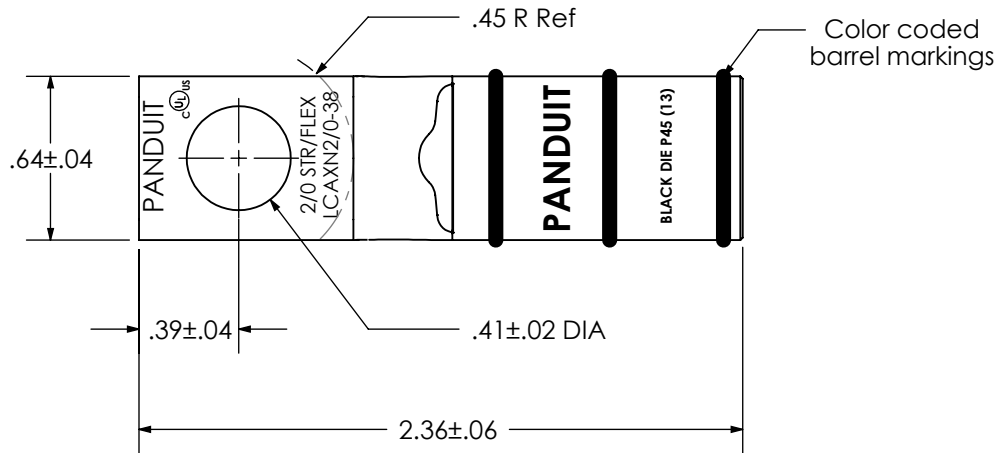

THIS COPY IS PROVIDED ON A RESTRICTED BASIS AND IS NOT TO BE USED IN ANY WAY DETRIMENTAL TO THE INTERESTS OF PANDUIT CORP.

Material	High Conductivity Seamless Copper Tube
Plating	Electro-Tin
Wire Size	2/0 STR/FLEX
Wire Type	Stranded Copper: Class B & C, Compact, Class G, H, I, K, M, Locomotive
Wire Strip Length	1-3/16 in.
Stud Size	3/8 in.
UL Listed Wire Connector	Yes, for applications up to 35kv. Consult cable manufacturer for voltage stress relief instructions with applications greater than 2000 volts.
UL Temperature Rating	90° C
C.S.A Certified Wire Connector	N/A
Panduit Color Code on Barrel	BLACK
Panduit Die Index No. on Barrel	P45
Alternate Industry Die Index No. ( ) on Barrel	(13)

00	12/16	JHNU	JHNU	RGB	DRAWING RELEASED	00159NBO-LCAXN2/0-38-CUST
<b>REV</b>	<b>DATE</b>	<b>BY</b>	<b>CHK</b>	<b>APR</b>	<b>DESCRIPTION</b>	<b>ECN</b>

**PANDUIT CORP. TINLEY PARK, ILLINOIS**

LCAXN2/0-38-X  
Copper Lug - One-Hole, Narrow Tongue, Standard Flex Barrel