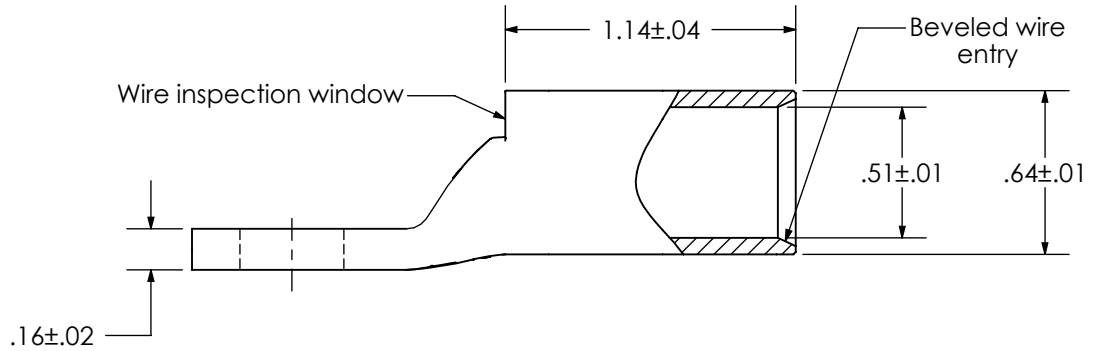

THIS COPY IS PROVIDED ON A RESTRICTED BASIS AND IS NOT TO BE USED IN ANY WAY DETRIMENTAL TO THE INTERESTS OF PANDUIT CORP.

Material	High Conductivity Seamless Copper Tube
Plating	Electro-Tin
Wire Size	2/0 STR/FLEX
Wire Type	Stranded Copper: Class B & C, Compact, Class G, H, I, K, M, Locomotive
Wire Strip Length	1-3/16 in.
Stud Size	3/8 in.
UL Listed Wire Connector	Yes, for applications up to 35kv. Consult cable manufacturer for voltage stress relief instructions with applications greater than 2000 volts.
UL Temperature Rating	90° C
C.S.A Certified Wire Connector	N/A
Panduit Color Code on Barrel	BLACK
Panduit Die Index No. on Barrel	P45
Alternate Industry Die Index No. ( ) on Barrel	(13)