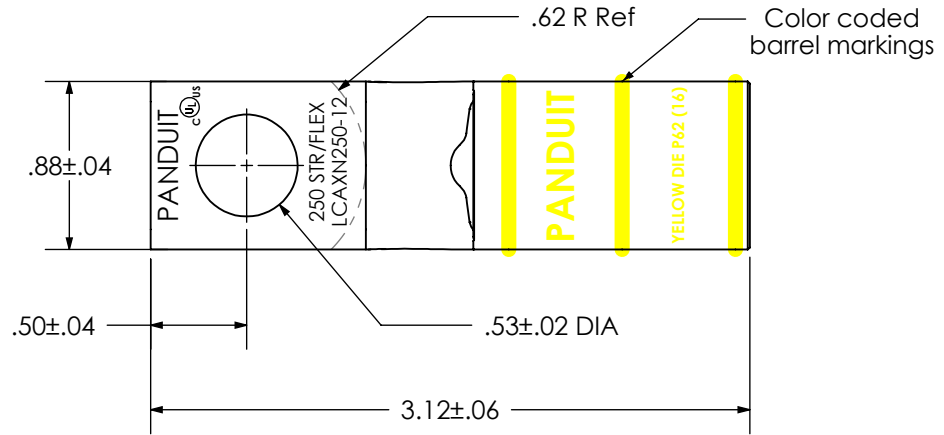

THIS COPY IS PROVIDED ON A RESTRICTED BASIS AND IS NOT TO BE USED IN ANY WAY DETRIMENTAL TO THE INTERESTS OF PANDUIT CORP.

Material	High Conductivity Seamless Copper Tube
Plating	Electro-Tin
Wire Size	250 STR/FLEX
Wire Type	Stranded Copper: Class G, H, I, K, M, Locomotive
Wire Strip Length	1-1/2 in.
Stud Size	1/2 in.
UL Listed Wire Connector	Yes, for applications up to 35kv. Consult cable manufacturer for voltage stress relief instructions with applications greater than 2000 volts.
UL Temperature Rating	90° C
C.S.A Certified Wire Connector	N/A
Panduit Color Code on Barrel	YELLOW
Panduit Die Index No. on Barrel	P62
Alternate Industry Die Index No. ( ) on Barrel	(16)

					<b>PANDUIT CORP. TINLEY PARK, ILLINOIS</b>			
					LCAXN250-12-X Copper Lug - One-Hole, Narrow Tongue, Standard Flex Barrel			
00	12/16	JHNU	JHNU	RGB	DRAWING RELEASED	00159NBX- LCAXN250-12-CUST		
<b>REV</b>	<b>DATE</b>	<b>BY</b>	<b>CHK</b>	<b>APR</b>	<b>DESCRIPTION</b>	<b>ECN</b>	<b>SCALE</b> N/A	<b>DRAWING NO / CAD FILE</b> LCAXN250-12-CUST