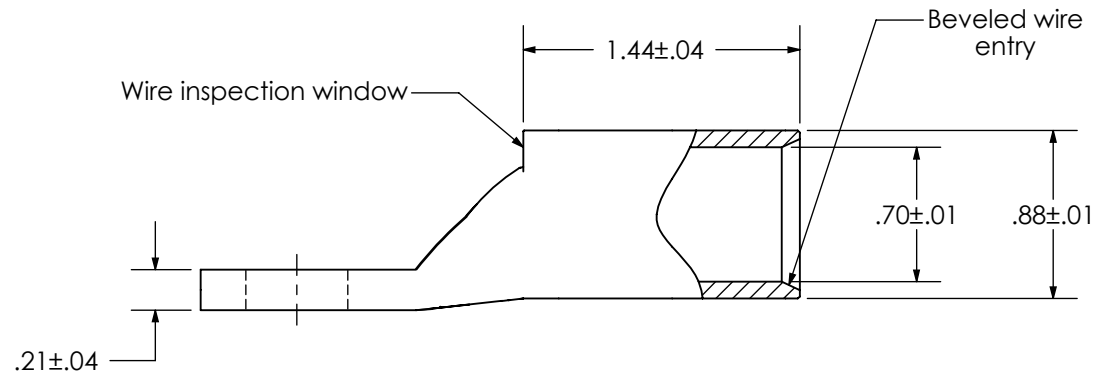

THIS COPY IS PROVIDED ON A RESTRICTED BASIS AND IS NOT TO BE USED IN ANY WAY DETRIMENTAL TO THE INTERESTS OF PANDUIT CORP.

Material	High Conductivity Seamless Copper Tube
Plating	Electro-Tin
Wire Size	250 STR/FLEX
Wire Type	Stranded Copper: Class G, H, I, K, M, Locomotive
Wire Strip Length	1-1/2 in.
Stud Size	1/2 in.
UL Listed Wire Connector	Yes, for applications up to 35kv. Consult cable manufacturer for voltage stress relief instructions with applications greater than 2000 volts.
UL Temperature Rating	90° C
C.S.A Certified Wire Connector	N/A
Panduit Color Code on Barrel	YELLOW
Panduit Die Index No. on Barrel	P62
Alternate Industry Die Index No. ( ) on Barrel	(16)

					<b>PANDUIT CORP. TINLEY PARK, ILLINOIS</b>			
					LCAXN250-12-X Copper Lug - One-Hole, Narrow Tongue, Standard Flex Barrel			
00	12/16	JHNU	JHNU	RGB	DRAWING RELEASED	00159NBX- LCAXN250-12-CUST		
<b>REV</b>	<b>DATE</b>	<b>BY</b>	<b>CHK</b>	<b>APR</b>	<b>DESCRIPTION</b>	<b>ECN</b>	<b>SCALE</b> N/A	<b>DRAWING NO / CAD FILE</b> LCAXN250-12-CUST