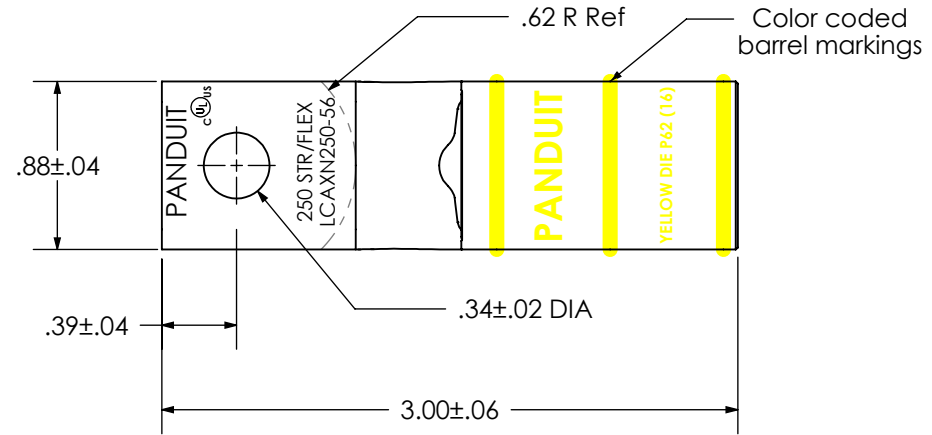

THIS COPY IS PROVIDED ON A RESTRICTED BASIS AND IS NOT TO BE USED IN ANY WAY DETRIMENTAL TO THE INTERESTS OF PANDUIT CORP.

Material	High Conductivity Seamless Copper Tube
Plating	Electro-Tin
Wire Size	250 STR/FLEX
Wire Type	Stranded Copper: Class G, H, I, K, M, Locomotive
Wire Strip Length	1-1/2 in.
Stud Size	5/16 in.
UL Listed Wire Connector	Yes, for applications up to 35kv. Consult cable manufacturer for voltage stress relief instructions with applications greater than 2000 volts.
UL Temperature Rating	90° C
C.S.A Certified Wire Connector	N/A
Panduit Color Code on Barrel	YELLOW
Panduit Die Index No. on Barrel	P62
Alternate Industry Die Index No. ( ) on Barrel	(16)

00	12/16	JHNU	JHNU	RGB	DRAWING RELEASED	00159NBV- LCAXN250-56-CUST
REV	DATE	BY	CHK	APR	DESCRIPTION	ECN

**PANDUIT CORP. TINLEY PARK, ILLINOIS**

LCAXN250-56-X  
Copper Lug - One-Hole, Narrow Tongue, Standard Flex Barrel

SCALE N/A DRAWING NO / CAD FILE LCAXN250-56-CUST