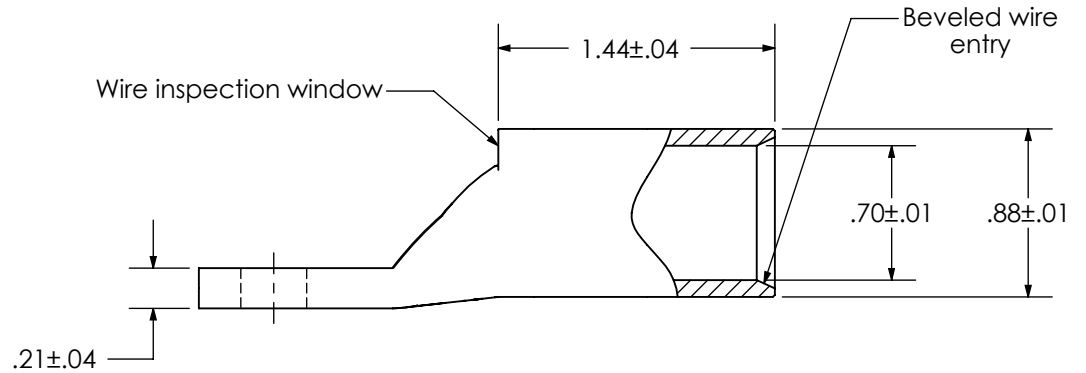

THIS COPY IS PROVIDED ON A RESTRICTED BASIS AND IS NOT TO BE USED IN ANY WAY DETRIMENTAL TO THE INTERESTS OF PANDUIT CORP.

Material	High Conductivity Seamless Copper Tube
Plating	Electro-Tin
Wire Size	250 STR/FLEX
Wire Type	Stranded Copper: Class G, H, I, K, M, Locomotive
Wire Strip Length	1-1/2 in.
Stud Size	5/16 in.
UL Listed Wire Connector	Yes, for applications up to 35kv. Consult cable manufacturer for voltage stress relief instructions with applications greater than 2000 volts.
UL Temperature Rating	90° C
C.S.A Certified Wire Connector	N/A
Panduit Color Code on Barrel	YELLOW
Panduit Die Index No. on Barrel	P62
Alternate Industry Die Index No. ( ) on Barrel	(16)