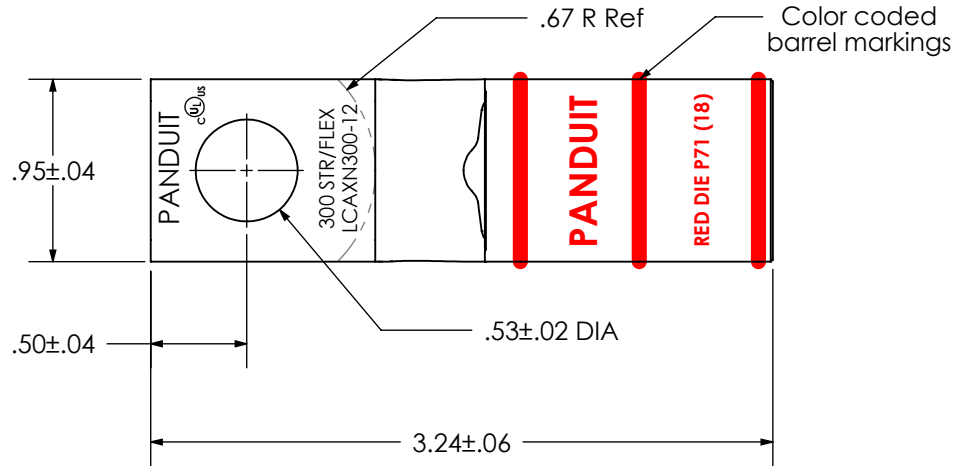

THIS COPY IS PROVIDED ON A RESTRICTED BASIS AND IS NOT TO BE USED IN ANY WAY DETRIMENTAL TO THE INTERESTS OF PANDUIT CORP.

Material	High Conductivity Seamless Copper Tube
Plating	Electro-Tin
Wire Size	300 STR/FLEX
Wire Type	Stranded Copper: Class G, H, I, K, M, Locomotive
Wire Strip Length	1-9/16 in.
Stud Size	1/2 in.
UL Listed Wire Connector	Yes, for applications up to 35kv. Consult cable manufacturer for voltage stress relief instructions with applications greater than 2000 volts.
UL Temperature Rating	90° C
C.S.A Certified Wire Connector	N/A
Panduit Color Code on Barrel	RED
Panduit Die Index No. on Barrel	P71
Alternate Industry Die Index No. () on Barrel	(18)

REV	DATE	BY	CHK	APR	DESCRIPTION	ECN
00	12/16	JHNU	JHNU	RGB	DRAWING RELEASED	00159NBY-LCAXN300-12-CUST

PANDUIT CORP. TINLEY PARK, ILLINOIS

LCAXN300-12-6
Copper Lug - One-Hole, Narrow Tongue, Standard Flex Barrel