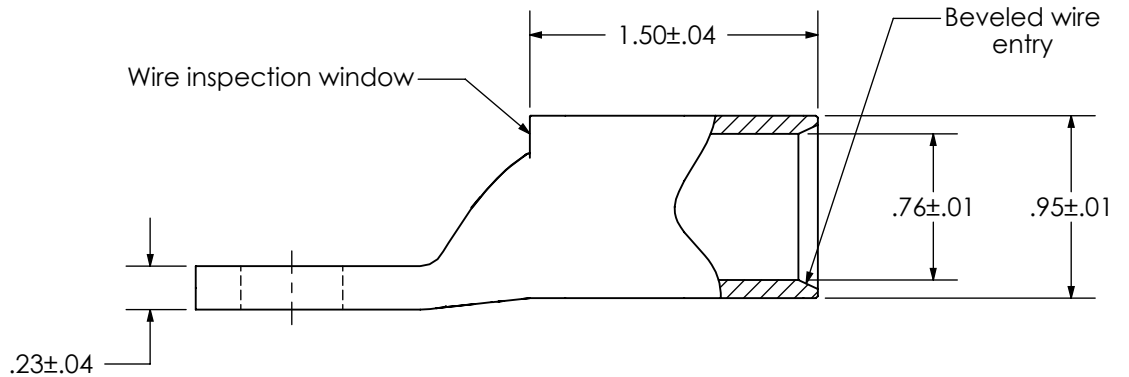

THIS COPY IS PROVIDED ON A RESTRICTED BASIS AND IS NOT TO BE USED IN ANY WAY DETRIMENTAL TO THE INTERESTS OF PANDUIT CORP.

Material	High Conductivity Seamless Copper Tube
Plating	Electro-Tin
Wire Size	300 STR/FLEX
Wire Type	Stranded Copper: Class G, H, I, K, M, Locomotive
Wire Strip Length	1-9/16 in.
Stud Size	1/2 in.
UL Listed Wire Connector	Yes, for applications up to 35kv. Consult cable manufacturer for voltage stress relief instructions with applications greater than 2000 volts.
UL Temperature Rating	90° C
C.S.A Certified Wire Connector	N/A
Panduit Color Code on Barrel	RED
Panduit Die Index No. on Barrel	P71
Alternate Industry Die Index No. () on Barrel	(18)

REV	DATE	BY	CHK	APR	DESCRIPTION	ECN
00	12/16	JHNU	JHNU	RGB	DRAWING RELEASED	00159NBY-LCAXN300-12-CUST

PANDUIT CORP. TINLEY PARK, ILLINOIS

LCAXN300-12-6
Copper Lug - One-Hole, Narrow Tongue, Standard Flex Barrel