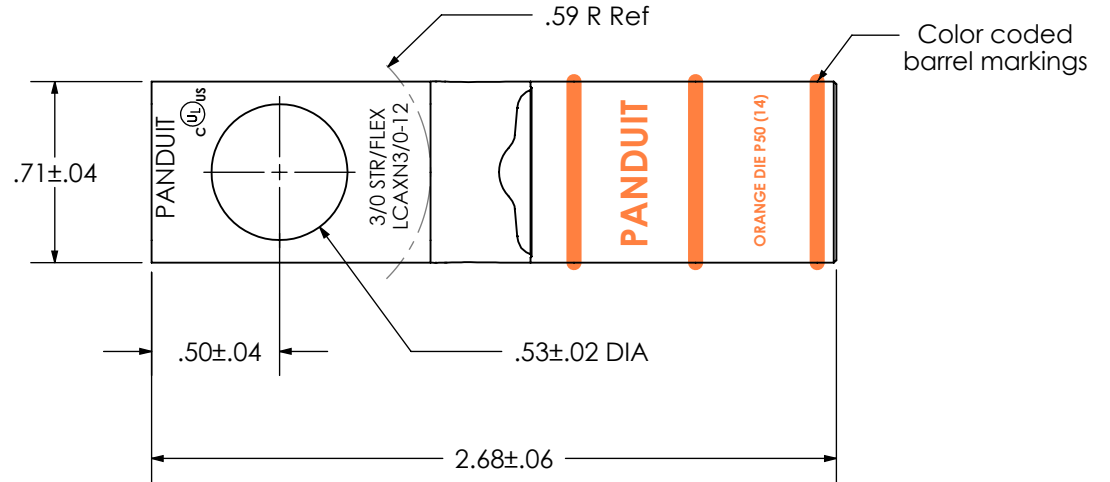

THIS COPY IS PROVIDED ON A RESTRICTED BASIS AND IS NOT TO BE USED IN ANY WAY DETRIMENTAL TO THE INTERESTS OF PANDUIT CORP.

Material	High Conductivity Seamless Copper Tube
Plating	Electro-Tin
Wire Size	3/0 STR/FLEX
Wire Type	Stranded Copper: Class B & C, Compact, Class G, H, I, K, M, Locomotive
Wire Strip Length	1-1/4 in.
Stud Size	1/2 in.
UL Listed Wire Connector	Yes, for applications up to 35kv. Consult cable manufacturer for voltage stress relief instructions with applications greater than 2000 volts.
UL Temperature Rating	90° C
C.S.A Certified Wire Connector	N/A
Panduit Color Code on Barrel	ORANGE
Panduit Die Index No. on Barrel	P50
Alternate Industry Die Index No. () on Barrel	(14)

REV	DATE	BY	CHK	APR	DESCRIPTION	ECN
00	12/16	JHNU	JHNU	RGB	DRAWING RELEASED	00159NBT-LCAXN3/0-12-CUST

PANDUIT CORP. TINLEY PARK, ILLINOIS

LCAXN3/0-12-X
Copper Lug - One-Hole, Narrow Tongue, Standard Flex Barrel