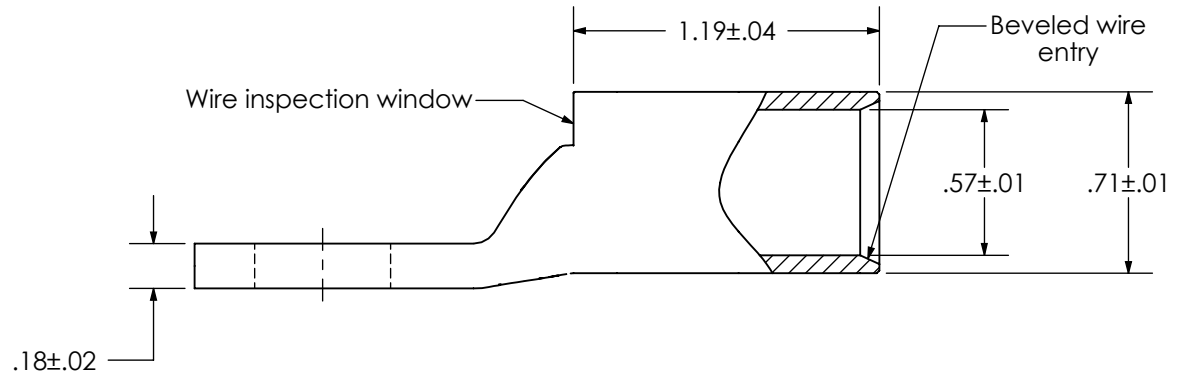

THIS COPY IS PROVIDED ON A RESTRICTED BASIS AND IS NOT TO BE USED IN ANY WAY DETRIMENTAL TO THE INTERESTS OF PANDUIT CORP.

Material	High Conductivity Seamless Copper Tube
Plating	Electro-Tin
Wire Size	3/0 STR/FLEX
Wire Type	Stranded Copper: Class B & C, Compact, Class G, H, I, K, M, Locomotive
Wire Strip Length	1-1/4 in.
Stud Size	1/2 in.
UL Listed Wire Connector	Yes, for applications up to 35kv. Consult cable manufacturer for voltage stress relief instructions with applications greater than 2000 volts.
UL Temperature Rating	90° C
C.S.A Certified Wire Connector	N/A
Panduit Color Code on Barrel	ORANGE
Panduit Die Index No. on Barrel	P50
Alternate Industry Die Index No. () on Barrel	(14)

REV	DATE	BY	CHK	APR	DESCRIPTION	ECN
00	12/16	JHNU	JHNU	RGB	DRAWING RELEASED	00159NBT-LCAXN3/0-12-CUST

PANDUIT CORP. TINLEY PARK, ILLINOIS

LCAXN3/0-12-X
Copper Lug - One-Hole, Narrow Tongue, Standard Flex Barrel