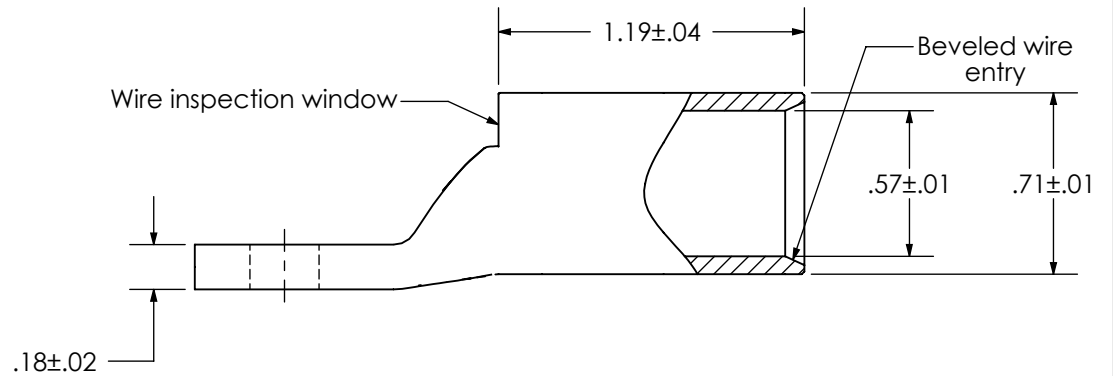

THIS COPY IS PROVIDED ON A RESTRICTED BASIS AND IS NOT TO BE USED IN ANY WAY DETRIMENTAL TO THE INTERESTS OF PANDUIT CORP.

Material	High Conductivity Seamless Copper Tube
Plating	Electro-Tin
Wire Size	3/0 STR/FLEX
Wire Type	Stranded Copper: Class B & C, Compact, Class G, H, I, K, M, Locomotive
Wire Strip Length	1-1/4 in.
Stud Size	1/4 in.
UL Listed Wire Connector	Yes, for applications up to 35kv. Consult cable manufacturer for voltage stress relief instructions with applications greater than 2000 volts.
UL Temperature Rating	90° C
C.S.A Certified Wire Connector	N/A
Panduit Color Code on Barrel	ORANGE
Panduit Die Index No. on Barrel	P50
Alternate Industry Die Index No. () on Barrel	(14)