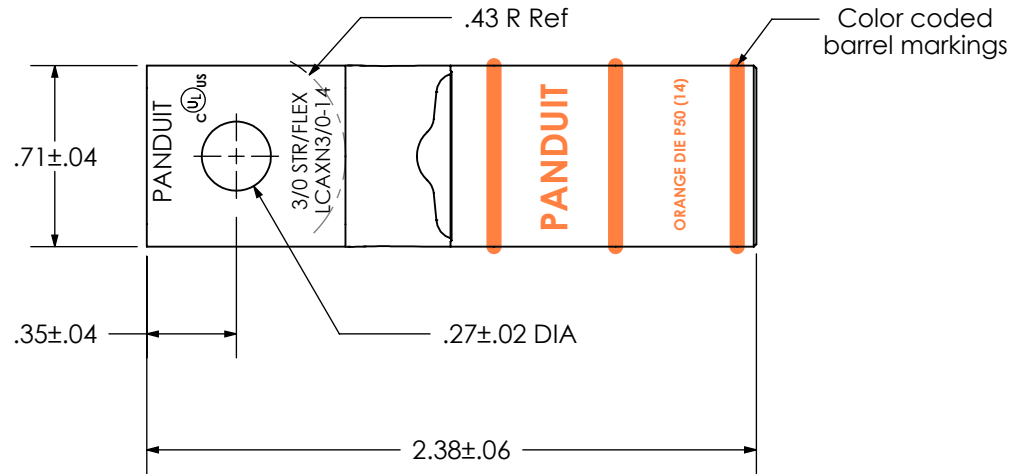

THIS COPY IS PROVIDED ON A RESTRICTED BASIS AND IS NOT TO BE USED IN ANY WAY DETRIMENTAL TO THE INTERESTS OF PANDUIT CORP.

Material	High Conductivity Seamless Copper Tube
Plating	Electro-Tin
Wire Size	3/0 STR/FLEX
Wire Type	Stranded Copper: Class B & C, Compact, Class G, H, I, K, M, Locomotive
Wire Strip Length	1-1/4 in.
Stud Size	1/4 in.
UL Listed Wire Connector	Yes, for applications up to 35kv. Consult cable manufacturer for voltage stress relief instructions with applications greater than 2000 volts.
UL Temperature Rating	90° C
C.S.A Certified Wire Connector	N/A
Panduit Color Code on Barrel	ORANGE
Panduit Die Index No. on Barrel	P50
Alternate Industry Die Index No. () on Barrel	(14)

REV	DATE	BY	CHK	APR	DESCRIPTION	ECN
00	12/16	JHNU	JHNU	RGB	DRAWING RELEASED	00159NBQ-LCAXN3/0-14-CUST

PANDUIT CORP. TINLEY PARK, ILLINOIS

LCAXN3/0-14-X
Copper Lug - One-Hole, Narrow Tongue, Standard Flex Barrel