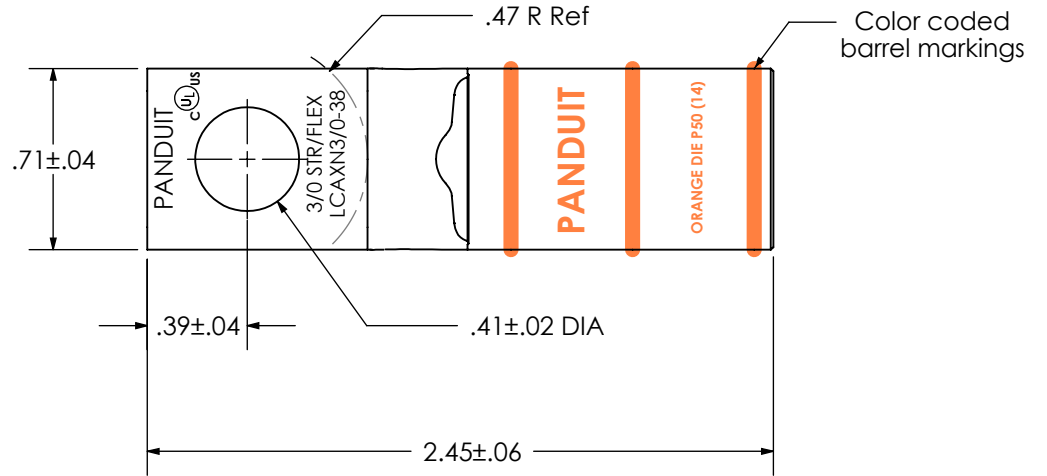

THIS COPY IS PROVIDED ON A RESTRICTED BASIS AND IS NOT TO BE USED IN ANY WAY DETRIMENTAL TO THE INTERESTS OF PANDUIT CORP.

Material	High Conductivity Seamless Copper Tube
Plating	Electro-Tin
Wire Size	3/0 STR/FLEX
Wire Type	Stranded Copper: Class B & C, Compact, Class G, H, I, K, M, Locomotive
Wire Strip Length	1-1/4 in.
Stud Size	3/8 in.
UL Listed Wire Connector	Yes, for applications up to 35kv. Consult cable manufacturer for voltage stress relief instructions with applications greater than 2000 volts.
UL Temperature Rating	90° C
C.S.A Certified Wire Connector	N/A
Panduit Color Code on Barrel	ORANGE
Panduit Die Index No. on Barrel	P50
Alternate Industry Die Index No. () on Barrel	(14)

REV	DATE	BY	CHK	APR	DESCRIPTION	ECN
00	12/16	JHNU	JHNU	RGB	DRAWING RELEASED	00159NBS-LCAXN3/0-38-CUST

PANDUIT CORP. TINLEY PARK, ILLINOIS

LCAXN3/0-38-X
Copper Lug - One-Hole, Narrow Tongue, Standard Flex Barrel