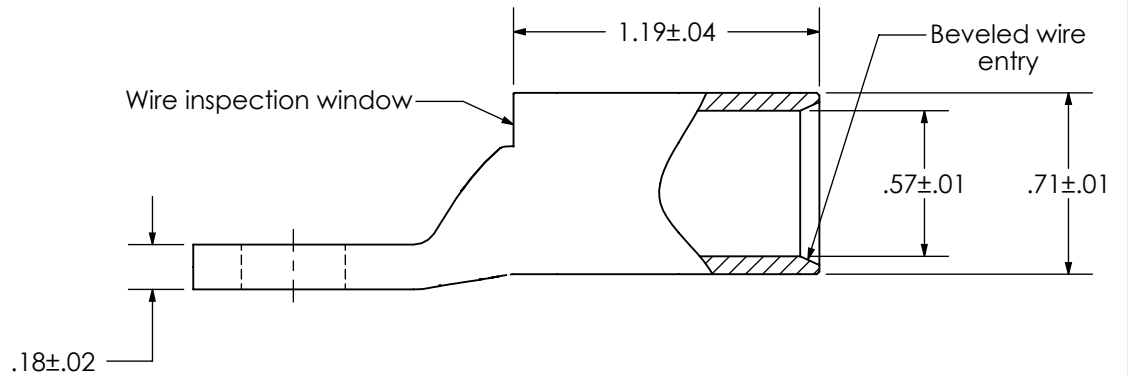

THIS COPY IS PROVIDED ON A RESTRICTED BASIS AND IS NOT TO BE USED IN ANY WAY DETRIMENTAL TO THE INTERESTS OF PANDUIT CORP.

Material	High Conductivity Seamless Copper Tube
Plating	Electro-Tin
Wire Size	3/0 STR/FLEX
Wire Type	Stranded Copper: Class B & C, Compact, Class G, H, I, K, M, Locomotive
Wire Strip Length	1-1/4 in.
Stud Size	3/8 in.
UL Listed Wire Connector	Yes, for applications up to 35kv. Consult cable manufacturer for voltage stress relief instructions with applications greater than 2000 volts.
UL Temperature Rating	90° C
C.S.A Certified Wire Connector	N/A
Panduit Color Code on Barrel	ORANGE
Panduit Die Index No. on Barrel	P50
Alternate Industry Die Index No. () on Barrel	(14)