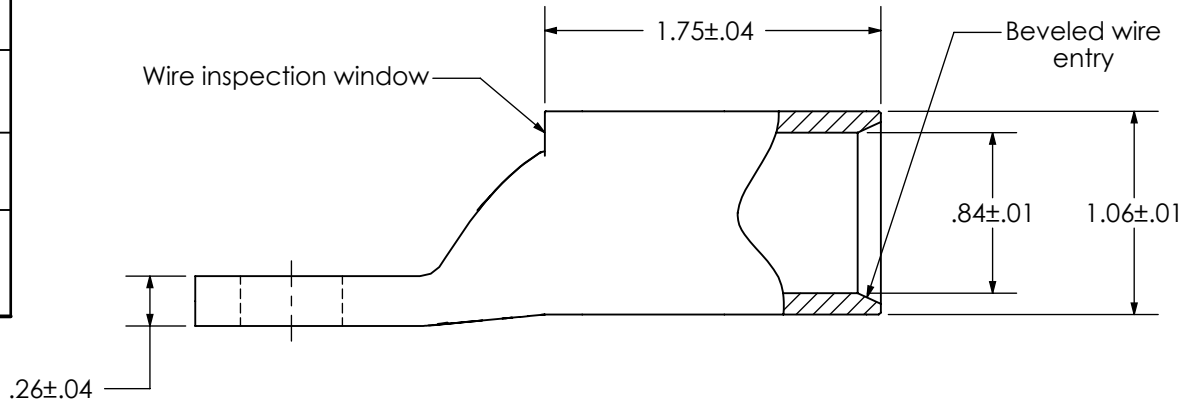

THIS COPY IS PROVIDED ON A RESTRICTED BASIS AND IS NOT TO BE USED IN ANY WAY DETRIMENTAL TO THE INTERESTS OF PANDUIT CORP.

Material	High Conductivity Seamless Copper Tube
Plating	Electro-Tin
Wire Size	350 STR/FLEX
Wire Type	Stranded Copper: Class G, H, I, K, M, Locomotive
Wire Strip Length	1-13/16 in.
Stud Size	1/2 in.
UL Listed Wire Connector	Yes, for applications up to 35kv. Consult cable manufacturer for voltage stress relief instructions with applications greater than 2000 volts.
UL Temperature Rating	90° C
C.S.A Certified Wire Connector	N/A
Panduit Color Code on Barrel	BLUE
Panduit Die Index No. on Barrel	P76
Alternate Industry Die Index No. ( ) on Barrel	(19)