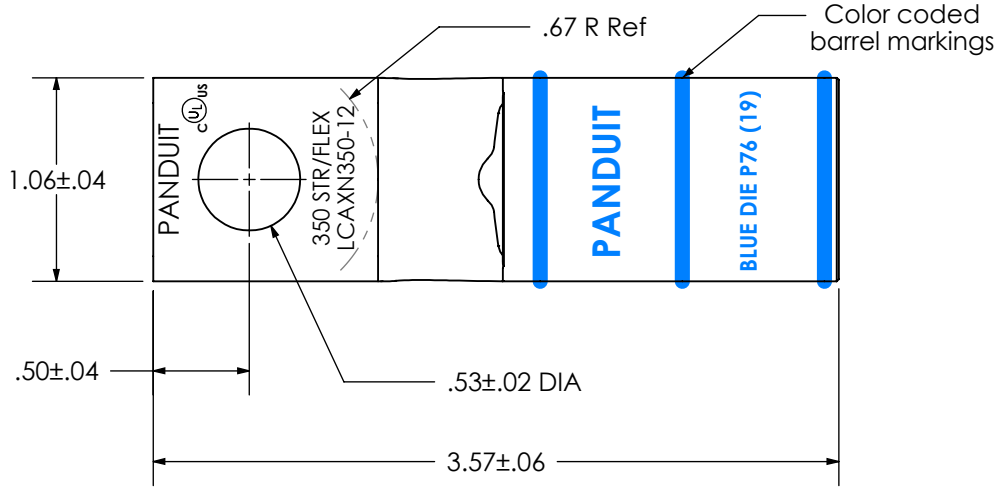

THIS COPY IS PROVIDED ON A RESTRICTED BASIS AND IS NOT TO BE USED IN ANY WAY DETRIMENTAL TO THE INTERESTS OF PANDUIT CORP.

Material	High Conductivity Seamless Copper Tube
Plating	Electro-Tin
Wire Size	350 STR/FLEX
Wire Type	Stranded Copper: Class G, H, I, K, M, Locomotive
Wire Strip Length	1-13/16 in.
Stud Size	1/2 in.
UL Listed Wire Connector	Yes, for applications up to 35kv. Consult cable manufacturer for voltage stress relief instructions with applications greater than 2000 volts.
UL Temperature Rating	90° C
C.S.A Certified Wire Connector	N/A
Panduit Color Code on Barrel	BLUE
Panduit Die Index No. on Barrel	P76
Alternate Industry Die Index No. ( ) on Barrel	(19)

00	12/16	JHNU	JHNU	RGB	DRAWING RELEASED	00159NCB-LCAXN350-12-CUST
REV	DATE	BY	CHK	APR	DESCRIPTION	ECN

**PANDUIT CORP. TINLEY PARK, ILLINOIS**

LCAXN350-12-6  
Copper Lug - One-Hole, Narrow Tongue, Standard Flex Barrel