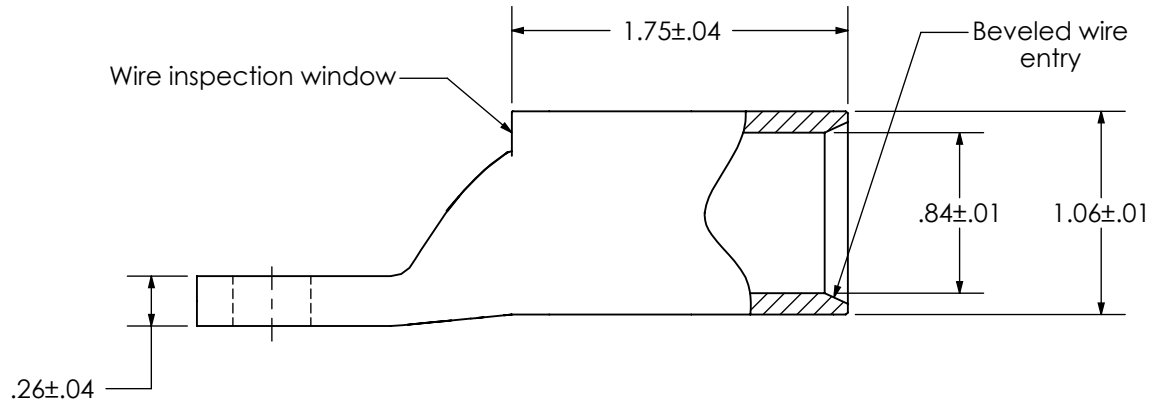

THIS COPY IS PROVIDED ON A RESTRICTED BASIS AND IS NOT TO BE USED IN ANY WAY DETRIMENTAL TO THE INTERESTS OF PANDUIT CORP.

Material	High Conductivity Seamless Copper Tube
Plating	Electro-Tin
Wire Size	350 STR/FLEX
Wire Type	Stranded Copper: Class G, H, I, K, M, Locomotive
Wire Strip Length	1-13/16 in.
Stud Size	3/8 in.
UL Listed Wire Connector	Yes, for applications up to 35kv. Consult cable manufacturer for voltage stress relief instructions with applications greater than 2000 volts.
UL Temperature Rating	90° C
C.S.A Certified Wire Connector	N/A
Panduit Color Code on Barrel	BLUE
Panduit Die Index No. on Barrel	P76
Alternate Industry Die Index No. () on Barrel	(19)

REV	DATE	BY	CHK	APR	DESCRIPTION	ECN
00	12/16	JHNU	JHNU	RGB	DRAWING RELEASED	00159NCA-LCAXN350-38-CUST

PANDUIT CORP. TINLEY PARK, ILLINOIS

LCAXN350-38-6
Copper Lug - One-Hole, Narrow Tongue, Standard Flex Barrel