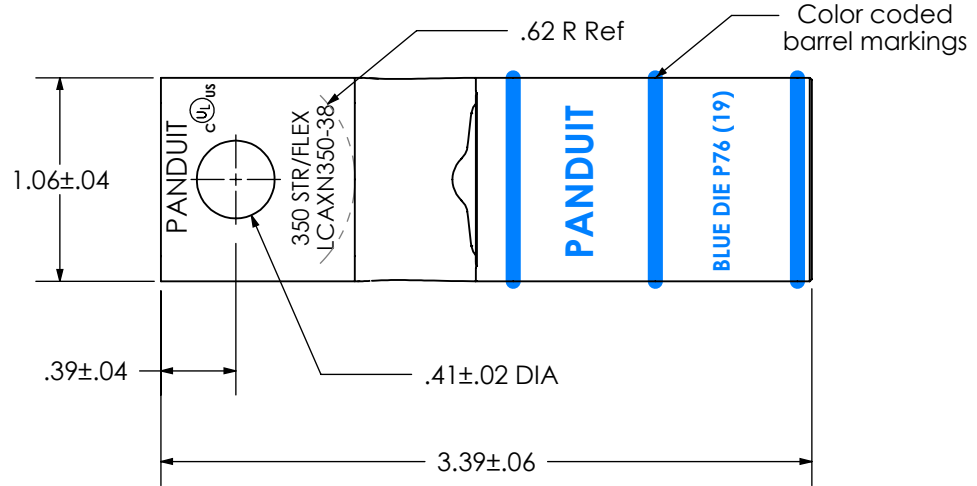

THIS COPY IS PROVIDED ON A RESTRICTED BASIS AND IS NOT TO BE USED IN ANY WAY DETRIMENTAL TO THE INTERESTS OF PANDUIT CORP.

Material	High Conductivity Seamless Copper Tube
Plating	Electro-Tin
Wire Size	350 STR/FLEX
Wire Type	Stranded Copper: Class G, H, I, K, M, Locomotive
Wire Strip Length	1-13/16 in.
Stud Size	3/8 in.
UL Listed Wire Connector	Yes, for applications up to 35kv. Consult cable manufacturer for voltage stress relief instructions with applications greater than 2000 volts.
UL Temperature Rating	90° C
C.S.A Certified Wire Connector	N/A
Panduit Color Code on Barrel	BLUE
Panduit Die Index No. on Barrel	P76
Alternate Industry Die Index No. () on Barrel	(19)

REV	DATE	BY	CHK	APR	DESCRIPTION	ECN
00	12/16	JHNU	JHNU	RGB	DRAWING RELEASED	00159NCA-LCAXN350-38-CUST

PANDUIT CORP. TINLEY PARK, ILLINOIS

LCAXN350-38-6
Copper Lug - One-Hole, Narrow Tongue, Standard Flex Barrel