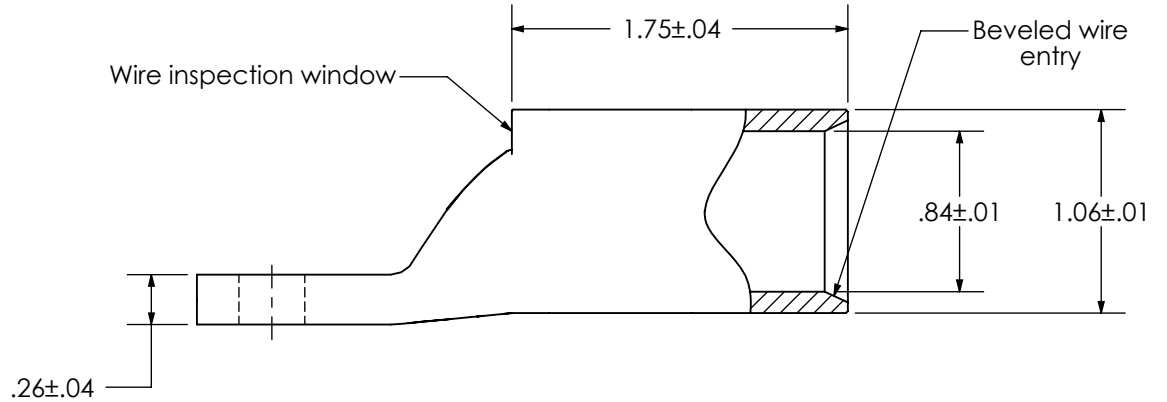

THIS COPY IS PROVIDED ON A RESTRICTED BASIS AND IS NOT TO BE USED IN ANY WAY DETRIMENTAL TO THE INTERESTS OF PANDUIT CORP.

Material	High Conductivity Seamless Copper Tube
Plating	Electro-Tin
Wire Size	350 STR/FLEX
Wire Type	Stranded Copper: Class G, H, I, K, M, Locomotive
Wire Strip Length	1-13/16 in.
Stud Size	5/16 in.
UL Listed Wire Connector	Yes, for applications up to 35kv. Consult cable manufacturer for voltage stress relief instructions with applications greater than 2000 volts.
UL Temperature Rating	90° C
C.S.A Certified Wire Connector	N/A
Panduit Color Code on Barrel	BLUE
Panduit Die Index No. on Barrel	P76
Alternate Industry Die Index No. () on Barrel	(19)