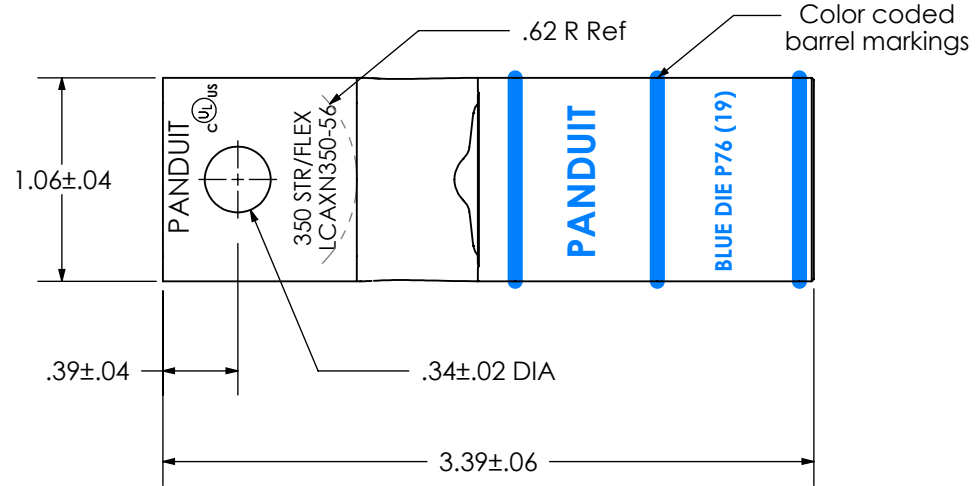

THIS COPY IS PROVIDED ON A RESTRICTED BASIS AND IS NOT TO BE USED IN ANY WAY DETRIMENTAL TO THE INTERESTS OF PANDUIT CORP.

Material	High Conductivity Seamless Copper Tube
Plating	Electro-Tin
Wire Size	350 STR/FLEX
Wire Type	Stranded Copper: Class G, H, I, K, M, Locomotive
Wire Strip Length	1-13/16 in.
Stud Size	5/16 in.
UL Listed Wire Connector	Yes, for applications up to 35kv. Consult cable manufacturer for voltage stress relief instructions with applications greater than 2000 volts.
UL Temperature Rating	90° C
C.S.A Certified Wire Connector	N/A
Panduit Color Code on Barrel	BLUE
Panduit Die Index No. on Barrel	P76
Alternate Industry Die Index No. () on Barrel	(19)

00	12/16	JHNU	JHNU	RGB	DRAWING RELEASED	00159NBZ-LCAXN350-56-CUST
REV	DATE	BY	CHK	APR	DESCRIPTION	ECN

PANDUIT CORP. TINLEY PARK, ILLINOIS

LCAXN350-56-6
Copper Lug - One-Hole, Narrow Tongue, Standard Flex Barrel