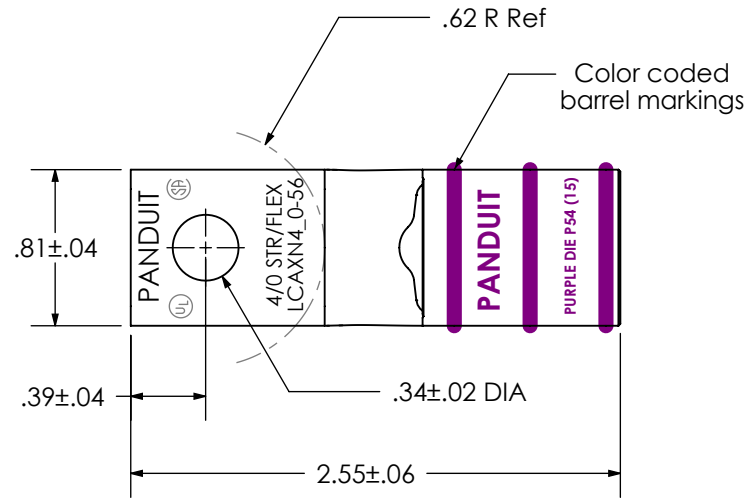

THIS COPY IS PROVIDED ON A RESTRICTED BASIS AND IS NOT TO BE USED IN ANY WAY DETRIMENTAL TO THE INTERESTS OF PANDUIT CORP.

Material	High Conductivity Seamless Copper Tube
Plating	Electro-Tin
Wire Size	4/0 STR/FLEX
Wire Type	Stranded Copper; Class B & C Compact, Class G, H, I, K, M, Locomotive
Wire Strip Length	1-1/16 in.
Stud Size	5/16 in.
UL Listed Wire Connector	Yes, for applications up to 35kv. Consult cable manufacturer for voltage stress relief instructions with applications greater than 2000 volts.
UL Temperature Rating	90° C
C.S.A Certified Wire Connector	Yes
Panduit Color Code on Barrel	PURPLE
Panduit Die Index No. on Barrel	P54
Alternate Industry Die Index No. ( ) on Barrel	(15)

00	1/11	JHNU	JHNU	DRAWING RELEASED
REV	DATE	BY	CHK	DESCRIPTION

**PANDUIT CORP. TINLEY PARK, ILLINOIS**

LCAXN4\_0-56-X  
Copper Lug - One-Hole, Narrow Tongue, Standard Barrel

ECN SCALE N/A DRAWING NO / CAD FILE LCAXN4\_0-56-CUST