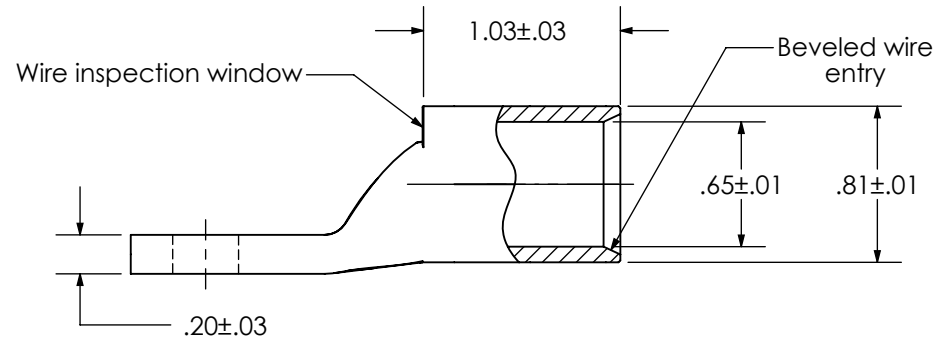

THIS COPY IS PROVIDED ON A RESTRICTED BASIS AND IS NOT TO BE USED IN ANY WAY DETRIMENTAL TO THE INTERESTS OF PANDUIT CORP.

Material	High Conductivity Seamless Copper Tube
Plating	Electro-Tin
Wire Size	4/0 STR/FLEX
Wire Type	Stranded Copper; Class B & C Compact, Class G, H, I, K, M, Locomotive
Wire Strip Length	1-1/16 in.
Stud Size	5/16 in.
UL Listed Wire Connector	Yes, for applications up to 35kv. Consult cable manufacturer for voltage stress relief instructions with applications greater than 2000 volts.
UL Temperature Rating	90° C
C.S.A Certified Wire Connector	Yes
Panduit Color Code on Barrel	PURPLE
Panduit Die Index No. on Barrel	P54
Alternate Industry Die Index No. ( ) on Barrel	(15)