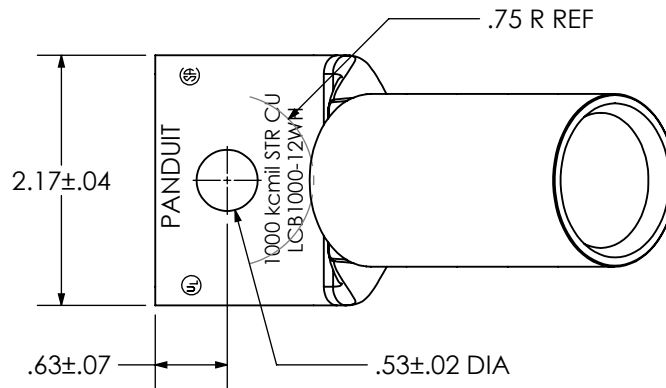

THIS COPY IS PROVIDED ON A RESTRICTED BASIS AND IS NOT TO BE USED IN ANY WAY DETRIMENTAL TO THE INTERESTS OF PANDUIT CORP.

Material	High Conductivity Seamless Copper Tube
Plating	Electro-Tin
Wire Size	1000 kcmil
Wire Type	Stranded Copper; Class B: Compact, Compressed or Concentric, Class C: Concentric
Wire Strip Length	3-1/16 in.
Stud Size	1/2 in.
UL Listed Wire Connector	Yes, for applications up to 35kv. Consult cable manufacturer for voltage stress relief instructions with applications greater than 2000 volts.
UL Temperature Rating	90° C
C.S.A Certified Wire Connector	Yes
Panduit Color Code on Barrel	WHITE
Panduit Die Index No. on Barrel	P125
Alternate Industry Die Index No. () on Barrel	(27)

CERTIFIED

LISTED Wire Connector

Color coded barrel markings

00	4/17	JHNU	JHNU						
REV	DATE	BY	CHK	DESCRIPTION	ECN	-R	RGB	SCALE	DRAWING NO / CAD FILE

PANDUIT CORP. TINLEY PARK, ILLINOIS

LCB1000-12WH-3
Copper Lug - One-Hole, Long Barrel with Window, 45° Angle Tongue