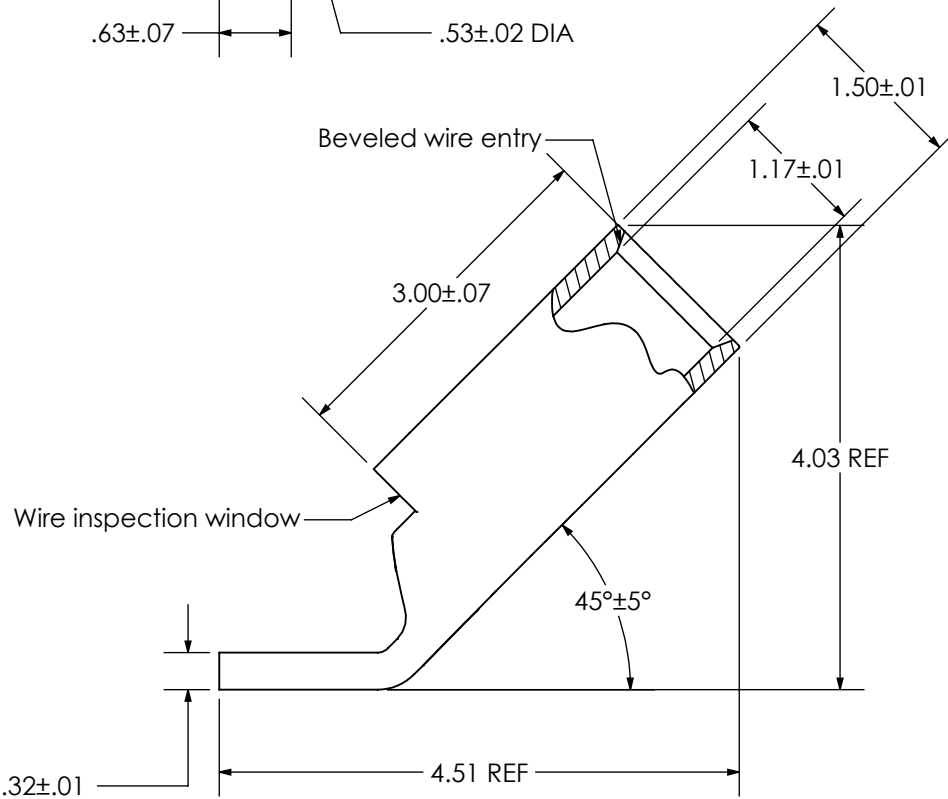

THIS COPY IS PROVIDED ON A RESTRICTED BASIS AND IS NOT TO BE USED IN ANY WAY DETRIMENTAL TO THE INTERESTS OF PANDUIT CORP.

Material	High Conductivity Seamless Copper Tube
Plating	Electro-Tin
Wire Size	1000 kcmil
Wire Type	Stranded Copper; Class B: Compact, Compressed or Concentric, Class C: Concentric
Wire Strip Length	3-1/16 in.
Stud Size	1/2 in.
UL Listed Wire Connector	Yes, for applications up to 35kv. Consult cable manufacturer for voltage stress relief instructions with applications greater than 2000 volts.
UL Temperature Rating	90° C
C.S.A Certified Wire Connector	Yes
Panduit Color Code on Barrel	WHITE
Panduit Die Index No. on Barrel	P125
Alternate Industry Die Index No. () on Barrel	(27)

CERTIFIED

LISTED Wire Connector

Color coded barrel markings

00	4/17	JHNU	JHNU						
REV	DATE	BY	CHK	DESCRIPTION	ECN	-R	RGB	SCALE	DRAWING NO / CAD FILE

PANDUIT CORP. TINLEY PARK, ILLINOIS

LCB1000-12WH-3
Copper Lug - One-Hole, Long Barrel with Window, 45° Angle Tongue