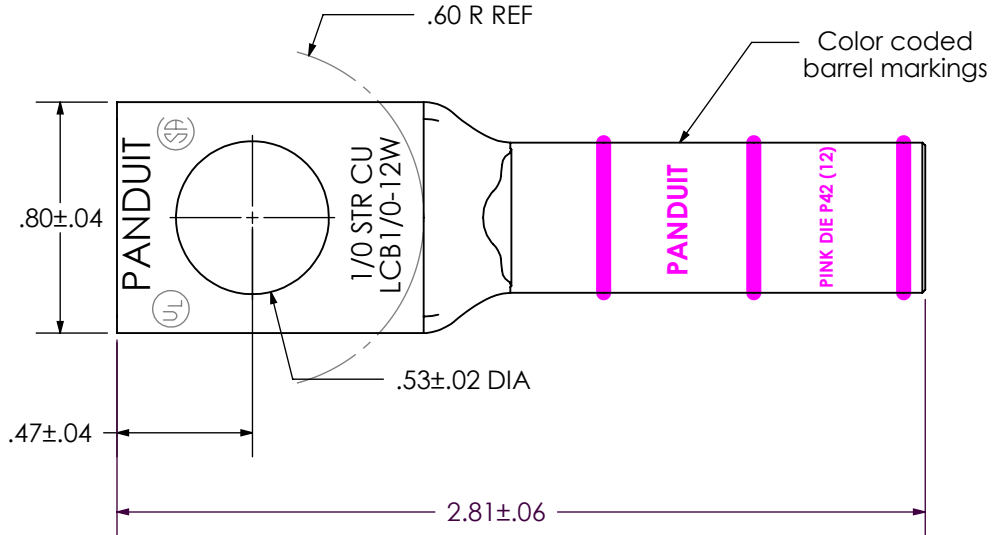

THIS COPY IS PROVIDED ON A RESTRICTED BASIS AND IS NOT TO BE USED IN ANY WAY DETRIMENTAL TO THE INTERESTS OF PANDUIT CORP.

Material	High Conductivity Seamless Copper Tube
Plating	Electro-Tin
Wire Size	1/0 AWG
Wire Type	Stranded Copper; Class B: Compact, Compressed or Concentric, Class C: Concentric
Wire Strip Length	1-1/2 in.
Stud Size	1/2 in.
UL Listed Wire Connector	Yes, for applications up to 35kv. Consult cable manufacturer for voltage stress relief instructions with applications greater than 2000 volts.
UL Temperature Rating	90° C
C.S.A Certified Wire Connector	Yes
Panduit Color Code on Barrel	PINK
Panduit Die Index No. on Barrel	P42
Alternate Industry Die Index No. () on Barrel	(12)

00	4/17	JHNU	JHNU	DRAWING RELEASED	019765	RGB	RGB
REV	DATE	BY	CHK	DESCRIPTION	ECN	-R	SUP

PANDUIT CORP. TINLEY PARK, ILLINOIS

LCB1/0-12W-X
Copper Lug - One-Hole, Long Barrel with Window

SCALE N/A DRAWING NO / CAD FILE LCB1/0-12W-X