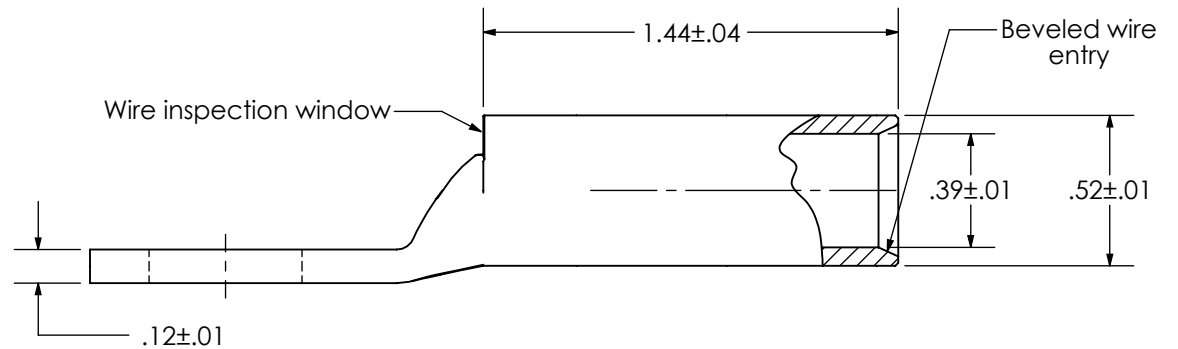

THIS COPY IS PROVIDED ON A RESTRICTED BASIS AND IS NOT TO BE USED IN ANY WAY DETRIMENTAL TO THE INTERESTS OF PANDUIT CORP.

Material	High Conductivity Seamless Copper Tube
Plating	Electro-Tin
Wire Size	1/0 AWG
Wire Type	Stranded Copper; Class B: Compact, Compressed or Concentric, Class C: Concentric
Wire Strip Length	1-1/2 in.
Stud Size	1/2 in.
UL Listed Wire Connector	Yes, for applications up to 35kv. Consult cable manufacturer for voltage stress relief instructions with applications greater than 2000 volts.
UL Temperature Rating	90° C
C.S.A Certified Wire Connector	Yes
Panduit Color Code on Barrel	PINK
Panduit Die Index No. on Barrel	P42
Alternate Industry Die Index No. () on Barrel	(12)