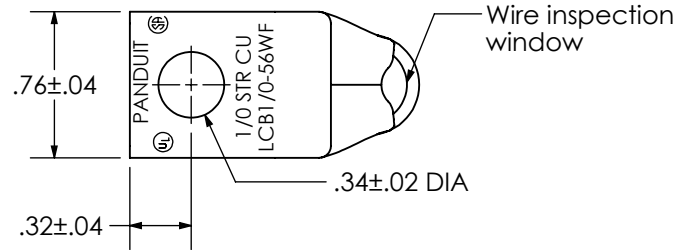

THIS COPY IS PROVIDED ON A RESTRICTED BASIS AND IS NOT TO BE USED IN ANY WAY DETRIMENTAL TO THE INTERESTS OF PANDUIT CORP.

Material	High Conductivity Seamless Copper Tube
Plating	Electro-Tin
Wire Size	1/0 AWG
Wire Type	Stranded Copper; Class B: Compact, Compressed or Concentric, Class C: Concentric
Wire Strip Length	1-1/2 in.
Stud Size	5/16 in.
UL Listed Wire Connector	Yes, for applications up to 35kv. Consult cable manufacturer for voltage stress relief instructions with applications greater than 2000 volts.
UL Temperature Rating	90° C
C.S.A Certified Wire Connector	Yes
Panduit Color Code on Barrel	PINK
Panduit Die Index No. on Barrel	P42
Alternate Industry Die Index No. () on Barrel	(12)

00	4/17	JHNU	JHNU				
REV	DATE	BY	CHK	DESCRIPTION	ECN	BY	SUP

PANDUIT CORP. TINLEY PARK, ILLINOIS

LCB1_0-56WF-X
Copper Lug - One-Hole, Long Barrel with Window, 90° Angle Tongue

SCALE N/A DRAWING NO / CAD FILE LCB1_0-56WF-CUST