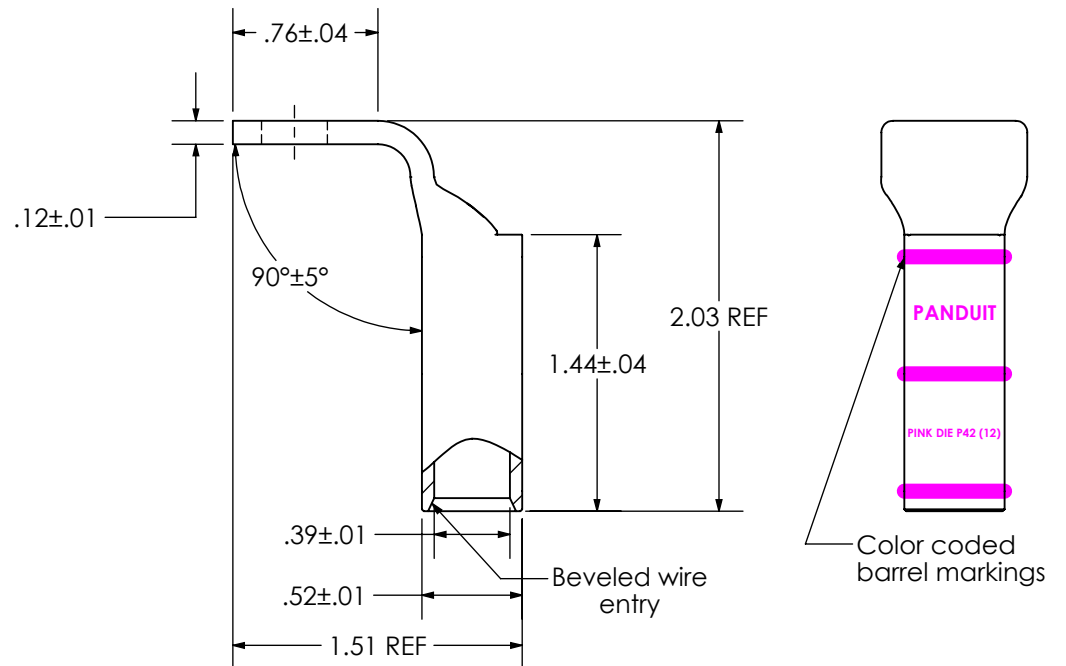

THIS COPY IS PROVIDED ON A RESTRICTED BASIS AND IS NOT TO BE USED IN ANY WAY DETRIMENTAL TO THE INTERESTS OF PANDUIT CORP.

Material	High Conductivity Seamless Copper Tube
Plating	Electro-Tin
Wire Size	1/0 AWG
Wire Type	Stranded Copper; Class B: Compact, Compressed or Concentric, Class C: Concentric
Wire Strip Length	1-1/2 in.
Stud Size	5/16 in.
UL Listed Wire Connector	Yes, for applications up to 35kv. Consult cable manufacturer for voltage stress relief instructions with applications greater than 2000 volts.
UL Temperature Rating	90° C
C.S.A Certified Wire Connector	Yes
Panduit Color Code on Barrel	PINK
Panduit Die Index No. on Barrel	P42
Alternate Industry Die Index No. () on Barrel	(12)

00	4/17	JHNU	JHNU				
REV	DATE	BY	CHK	DESCRIPTION	ECN	BY	SUP

PANDUIT CORP. TINLEY PARK, ILLINOIS

LCB1_0-56WF-X
Copper Lug - One-Hole, Long Barrel with Window, 90° Angle Tongue

SCALE N/A DRAWING NO / CAD FILE LCB1_0-56WF-CUST