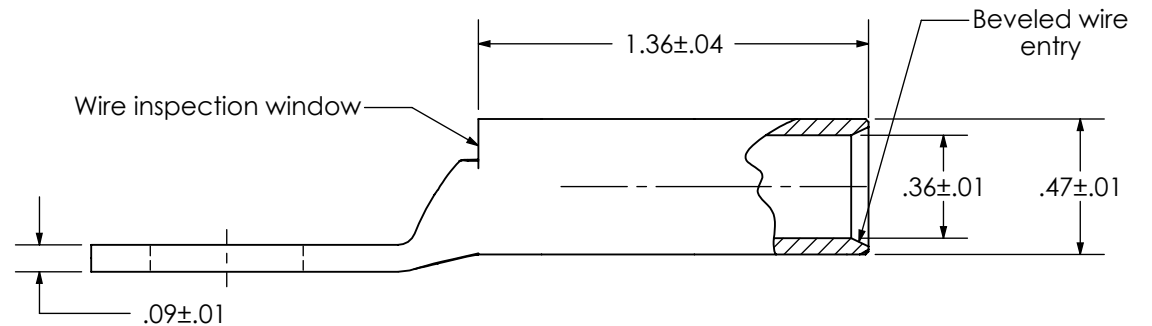

THIS COPY IS PROVIDED ON A RESTRICTED BASIS AND IS NOT TO BE USED IN ANY WAY DETRIMENTAL TO THE INTERESTS OF PANDUIT CORP.

Material	High Conductivity Seamless Copper Tube
Plating	Electro-Tin
Wire Size	1 AWG
Wire Type	Stranded Copper; Class B: Compact, Compressed or Concentric, Class C: Concentric
Wire Strip Length	1-7/16 in.
Stud Size	1/2 in.
UL Listed Wire Connector	Yes, for applications up to 35kv. Consult cable manufacturer for voltage stress relief instructions with applications greater than 2000 volts.
UL Temperature Rating	90° C
C.S.A Certified Wire Connector	Yes
Panduit Color Code on Barrel	GREEN
Panduit Die Index No. on Barrel	P37
Alternate Industry Die Index No. ( ) on Barrel	(11)

LISTED Wire Connector

00	4/17	JHNU	JHNU	DRAWING RELEASED	019765	RGB	RGB
REV	DATE	BY	CHK	DESCRIPTION	ECN	-R	SUP

PANDUIT CORP. TINLEY PARK, ILLINOIS

LCB1-12W-E
Copper Lug - One-Hole, Long Barrel with Window

SCALE N/A DRAWING NO / CAD FILE LCB1-12W-E