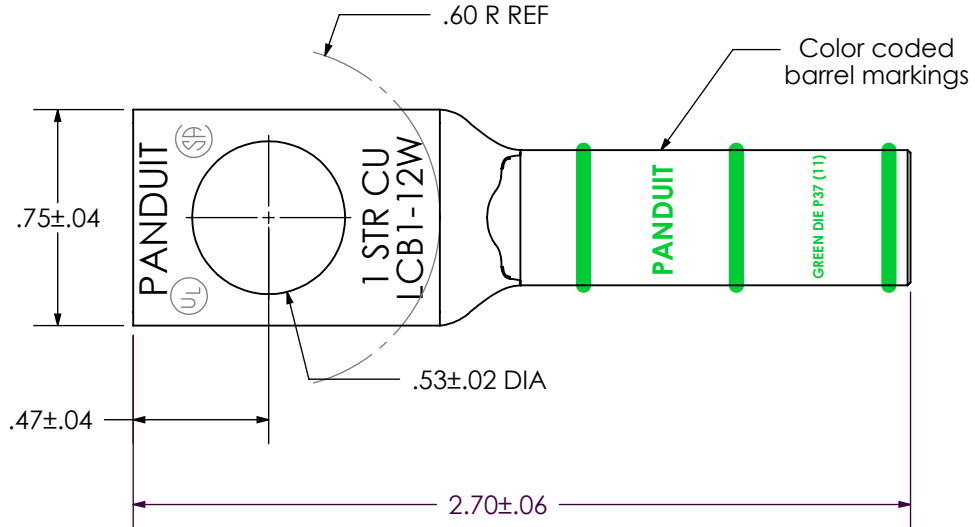

THIS COPY IS PROVIDED ON A RESTRICTED BASIS AND IS NOT TO BE USED IN ANY WAY DETRIMENTAL TO THE INTERESTS OF PANDUIT CORP.

Material	High Conductivity Seamless Copper Tube
Plating	Electro-Tin
Wire Size	1 AWG
Wire Type	Stranded Copper; Class B: Compact, Compressed or Concentric, Class C: Concentric
Wire Strip Length	1-7/16 in.
Stud Size	1/2 in.
UL Listed Wire Connector	Yes, for applications up to 35kv. Consult cable manufacturer for voltage stress relief instructions with applications greater than 2000 volts.
UL Temperature Rating	90° C
C.S.A Certified Wire Connector	Yes
Panduit Color Code on Barrel	GREEN
Panduit Die Index No. on Barrel	P37
Alternate Industry Die Index No. () on Barrel	(11)

LISTED Wire Connector

00	4/17	JHNU	JHNU	DRAWING RELEASED	019765	RGB	RGB
REV	DATE	BY	CHK	DESCRIPTION	ECN	-R	SUP

PANDUIT CORP. TINLEY PARK, ILLINOIS

LCB1-12W-E
Copper Lug - One-Hole, Long Barrel with Window