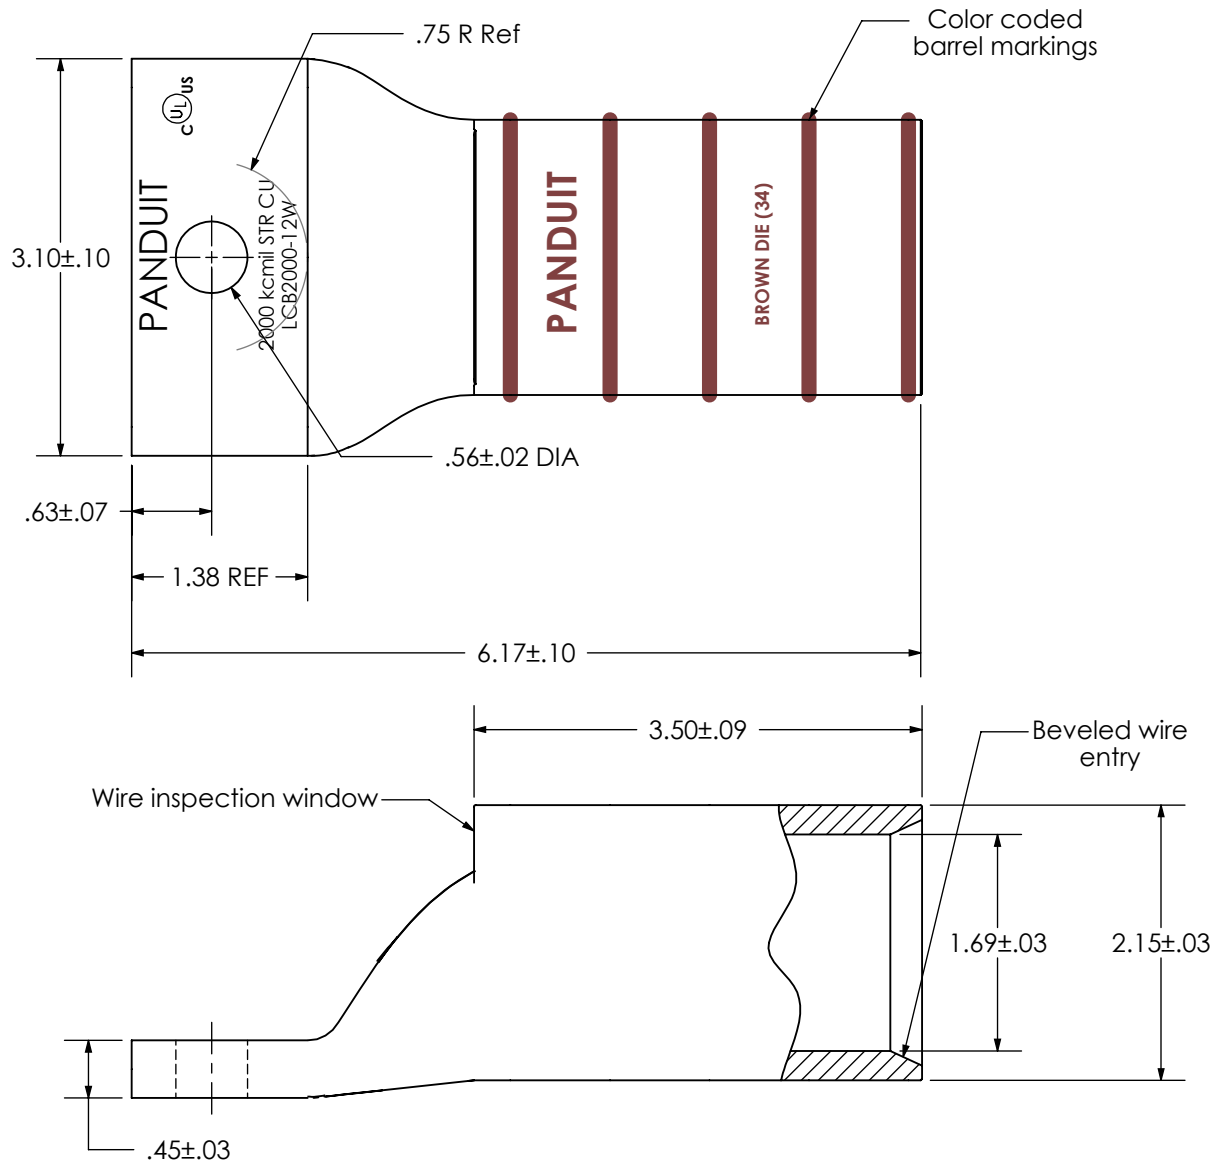

THIS COPY IS PROVIDED ON A RESTRICTED BASIS AND IS NOT TO BE USED IN ANY WAY DETRIMENTAL TO THE INTERESTS OF PANDUIT CORP.

Material	High Conductivity Seamless Copper Tube
Plating	Electro-Tin
Wire Size	2000 kcmil
Wire Type	Stranded Copper; Class B: Compressed or Concentric
Wire Strip Length	3-5/8 in.
Stud Size	1/2 in.
UL Listed Wire Connector	Yes, for applications up to 35kv. Consult cable manufacturer for voltage stress relief instructions with applications greater than 2000 volts.
UL Temperature Rating	90° C
C.S.A Certified Wire Connector	N/A
Panduit Color Code on Barrel	Brown
Panduit Die Index No. on Barrel	N/A
Alternate Industry Die Index No. () on Barrel	(34)

01	4/19	JHNU	JHNU	REVISED WIRE STRIP LENGTH: 3-5/8 WAS 3-9/16 REVISED TONGUE LENGTH DIMENSION TO REF REVISED BARREL LENGTH TOLERANCE: ±.09 WAS ±.10	046154
00	11/18	JHNU	JHNU	DRAWING RELEASED	NPI-PWRGRD -042761
REV	DATE	BY	CHK	DESCRIPTION	ECN

PANDUIT CORP. TINLEY PARK, ILLINOIS

LCB2000-12W-1
Copper Lug - One-Hole, Long Barrel with Window

SCALE N/A DRAWING NO / CAD FILE LCB2000-12W-CUST

X-ON Electronics

Largest Supplier of Electrical and Electronic Components